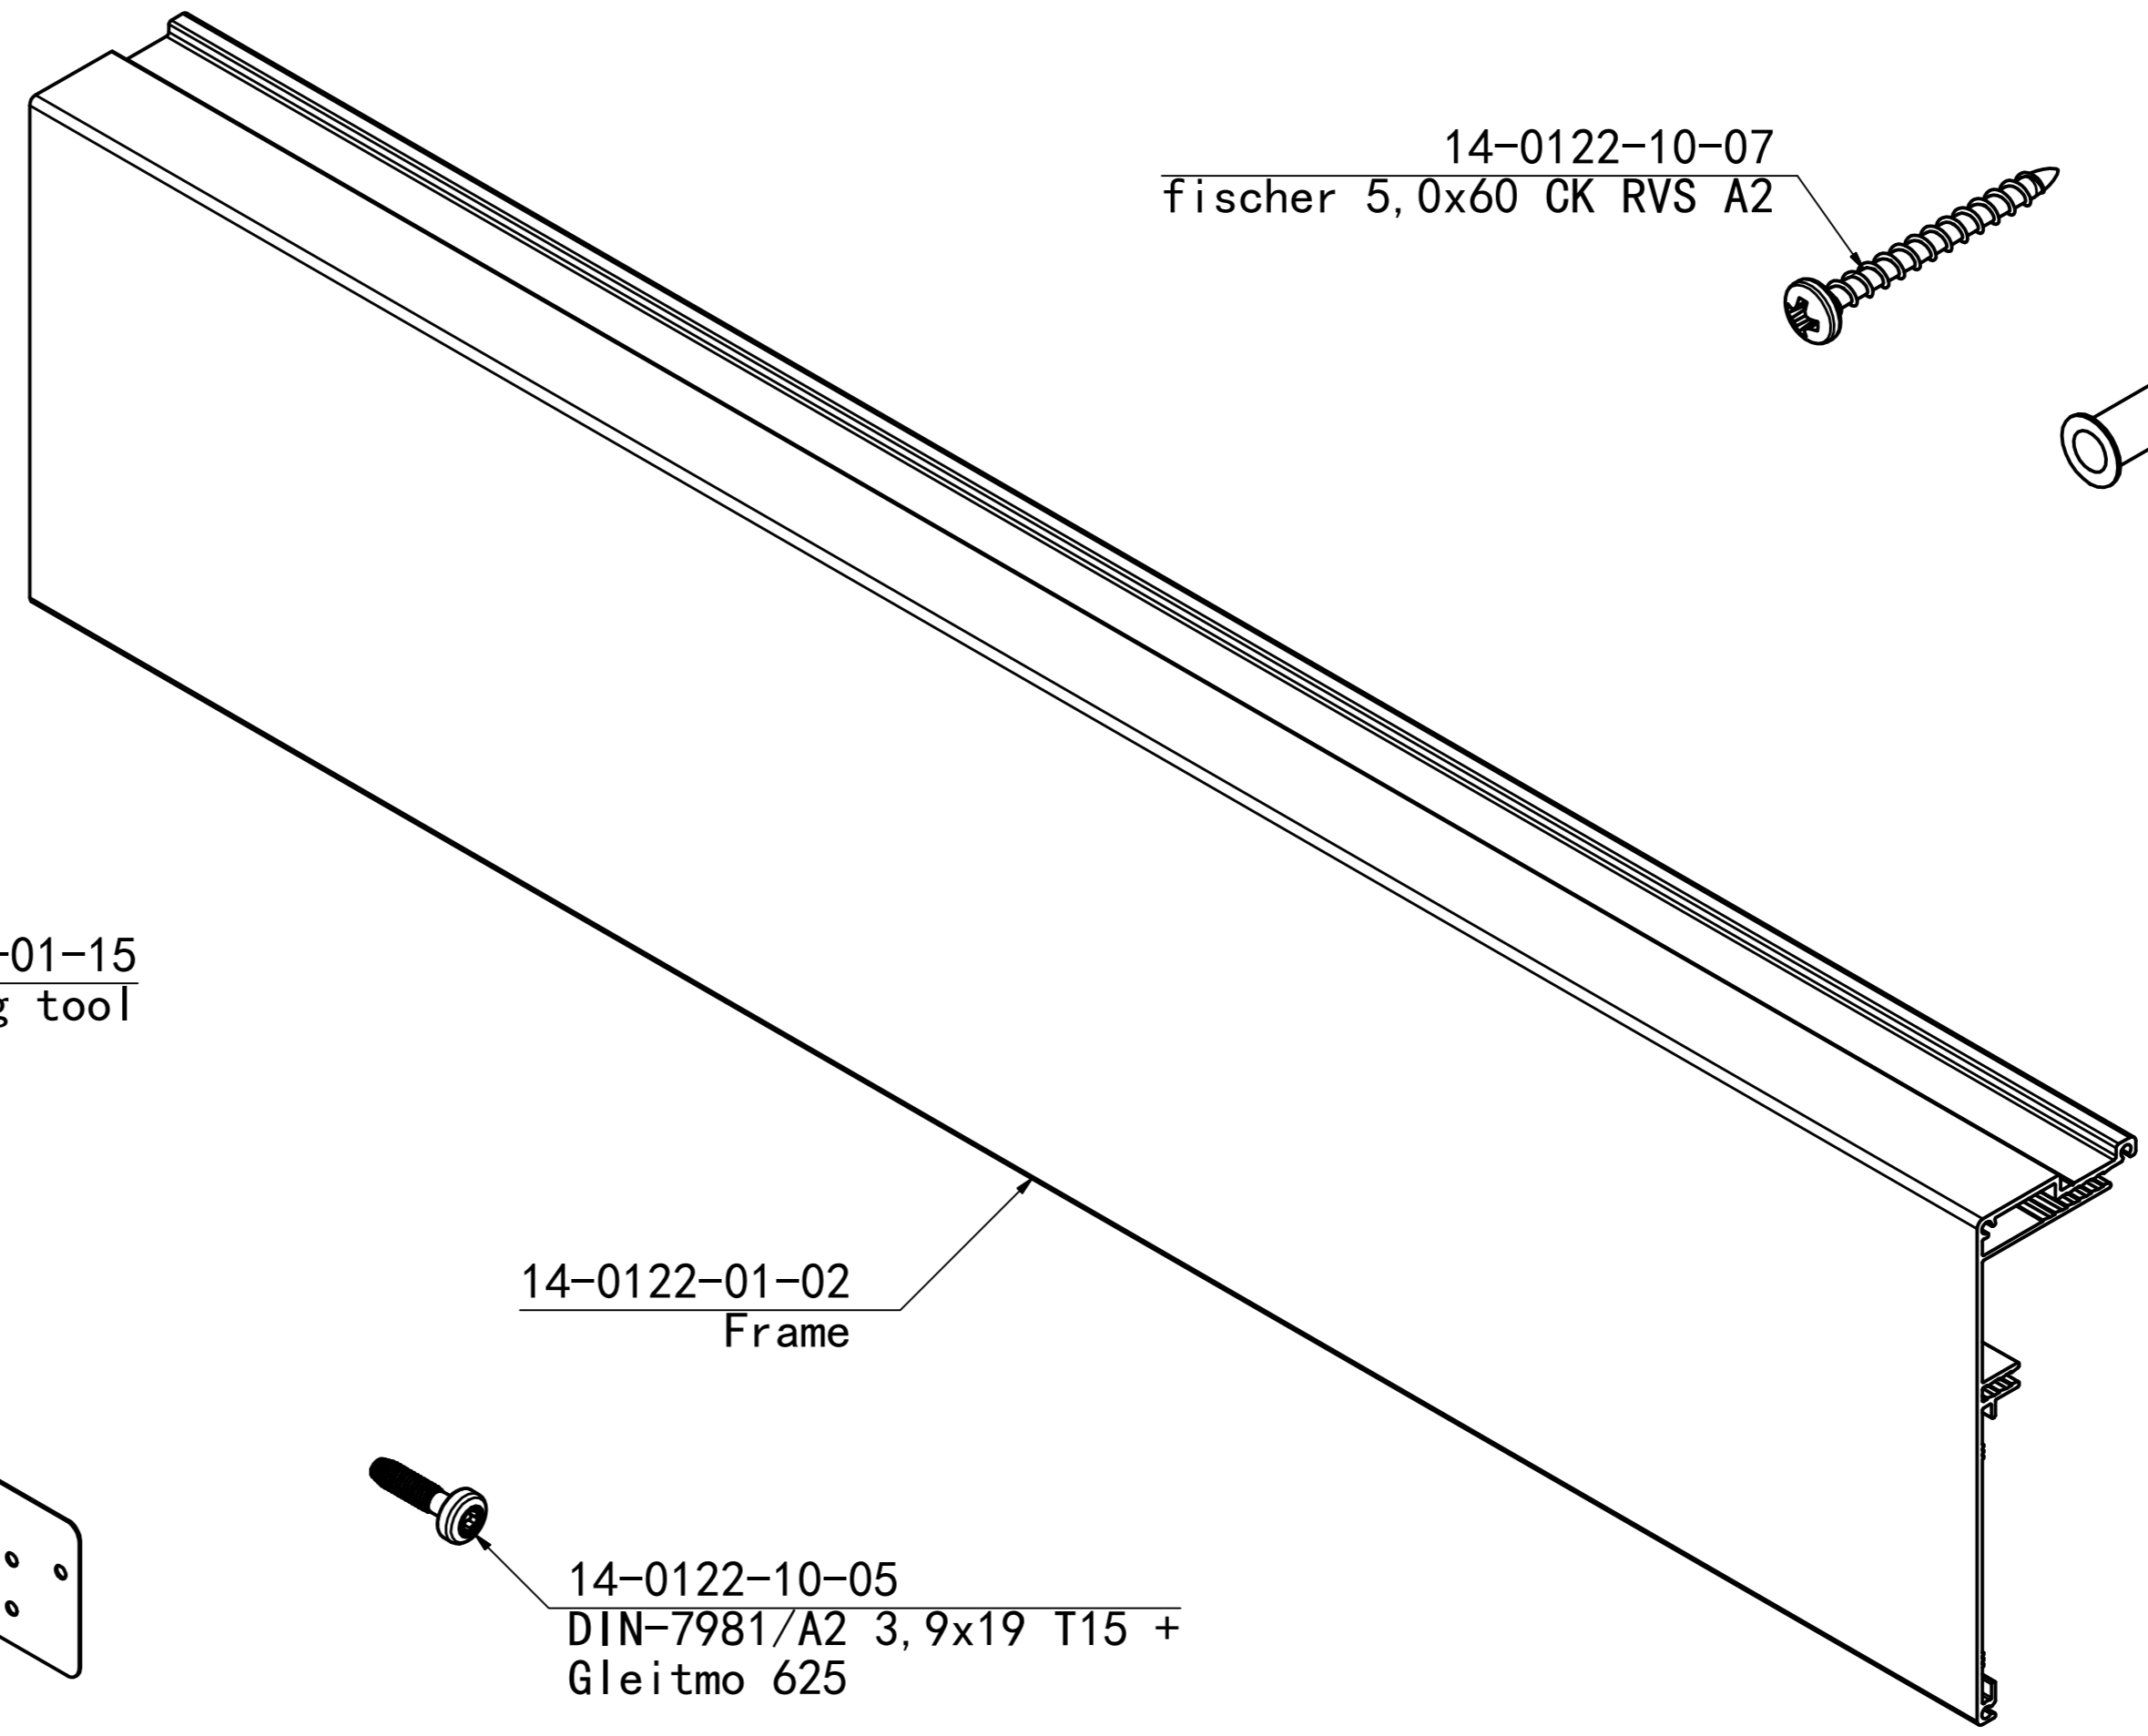

13B

Optional: Vertical cassette parting options.

SDS 8 mm [5/16"]

HSS 3,5 mm [9/64"]

PZ2

T15

WIDEA
250x30x80T
300x30x100T

1