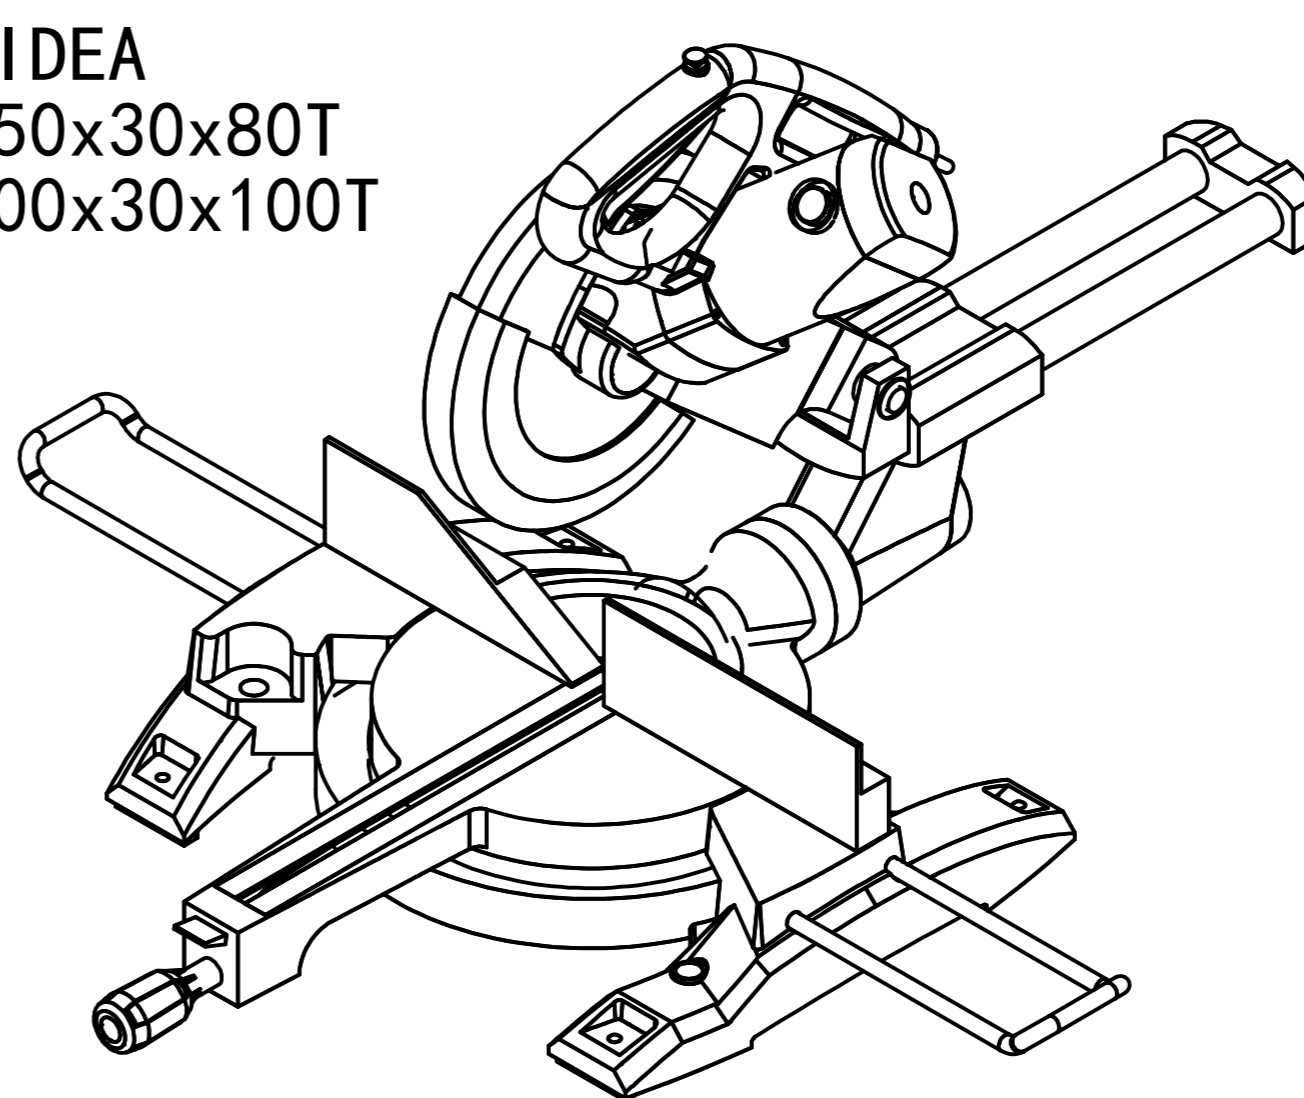

LivePanel Installation Manual
with Frame, see page 1-23.

LivePanel Installation Manual
without Frame, see page 1-14.

T15

PZ2

SDS 8 mm [5/16"]

WIDEA
250x30x80T
300x30x100T

SOCKET 7 mm [1/4"]

12 mm [1/2"]

1

WIDEA
250x30x80T
300x30x100T

2

CHECK SEAL!

3

1,8 Nm

T15

4 (ONLY FOR AUTOMATIC IRRIGATION SYSTEM)

5

CHECK SEAL!

6

T15

1,8 Nm

7 When LivePanel is being installed outdoor, at a height above 10 meters [33 ft] from groundlevel, please contact Mobilane.

FOR DRILL PATTERN
SEE PROJECT DRAWING

8