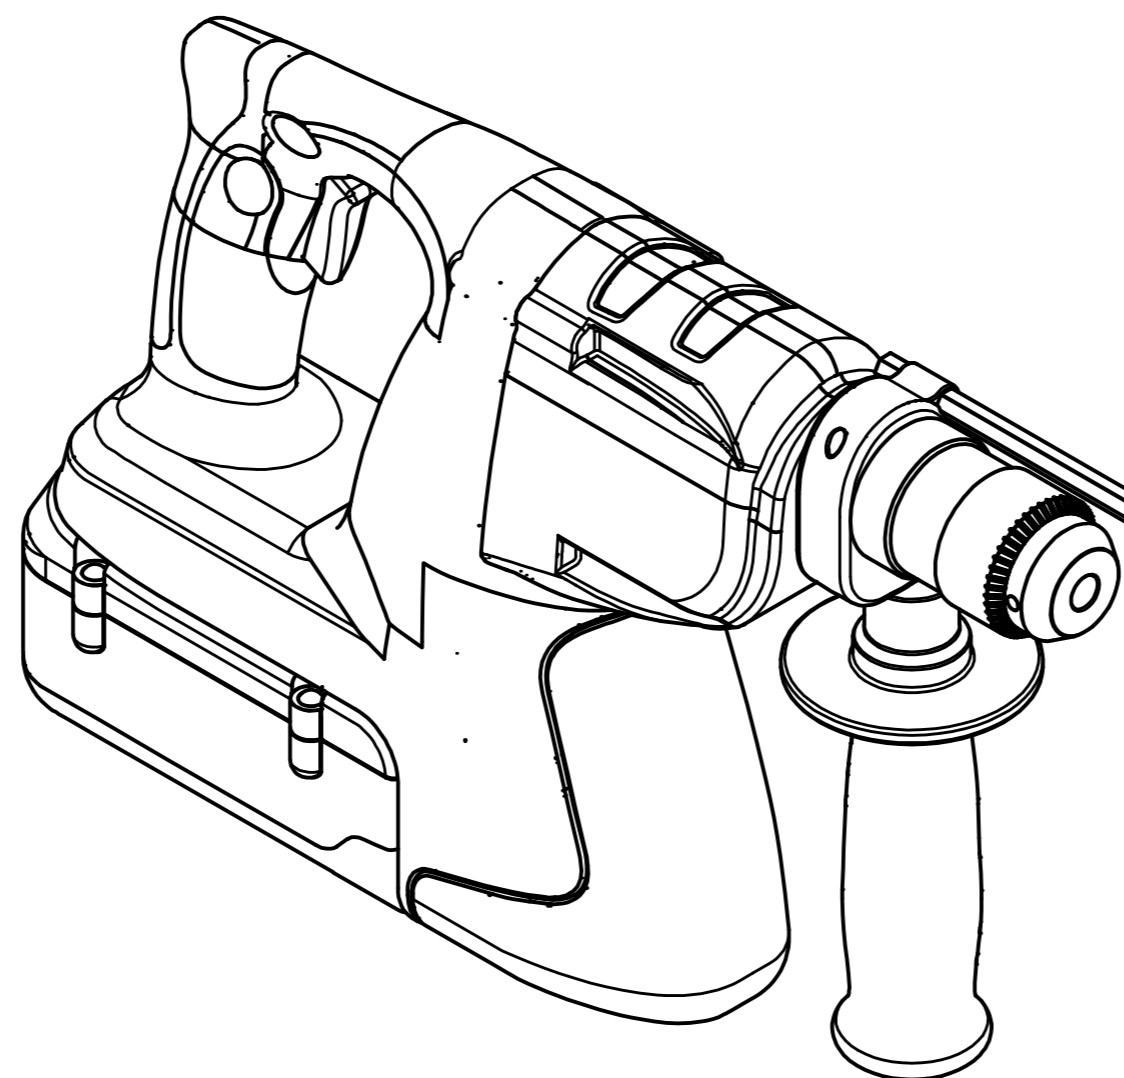

LivePanel Installation Manual
with Frame, see page 1-23.

LivePanel Installation Manual
without Frame, see page 1-14.

T15

PZ2

SDS 8 mm [5/16"]

WIDEA
250x30x80T
300x30x100T

SOCKET 7 mm [1/4"]

12 mm [1/2"]

1

WIDEA
250x30x80T
300x30x100T

2

CHECK SEAL!

3

1,8 Nm

T15

4 (ONLY FOR AUTOMATIC IRRIGATION SYSTEM)