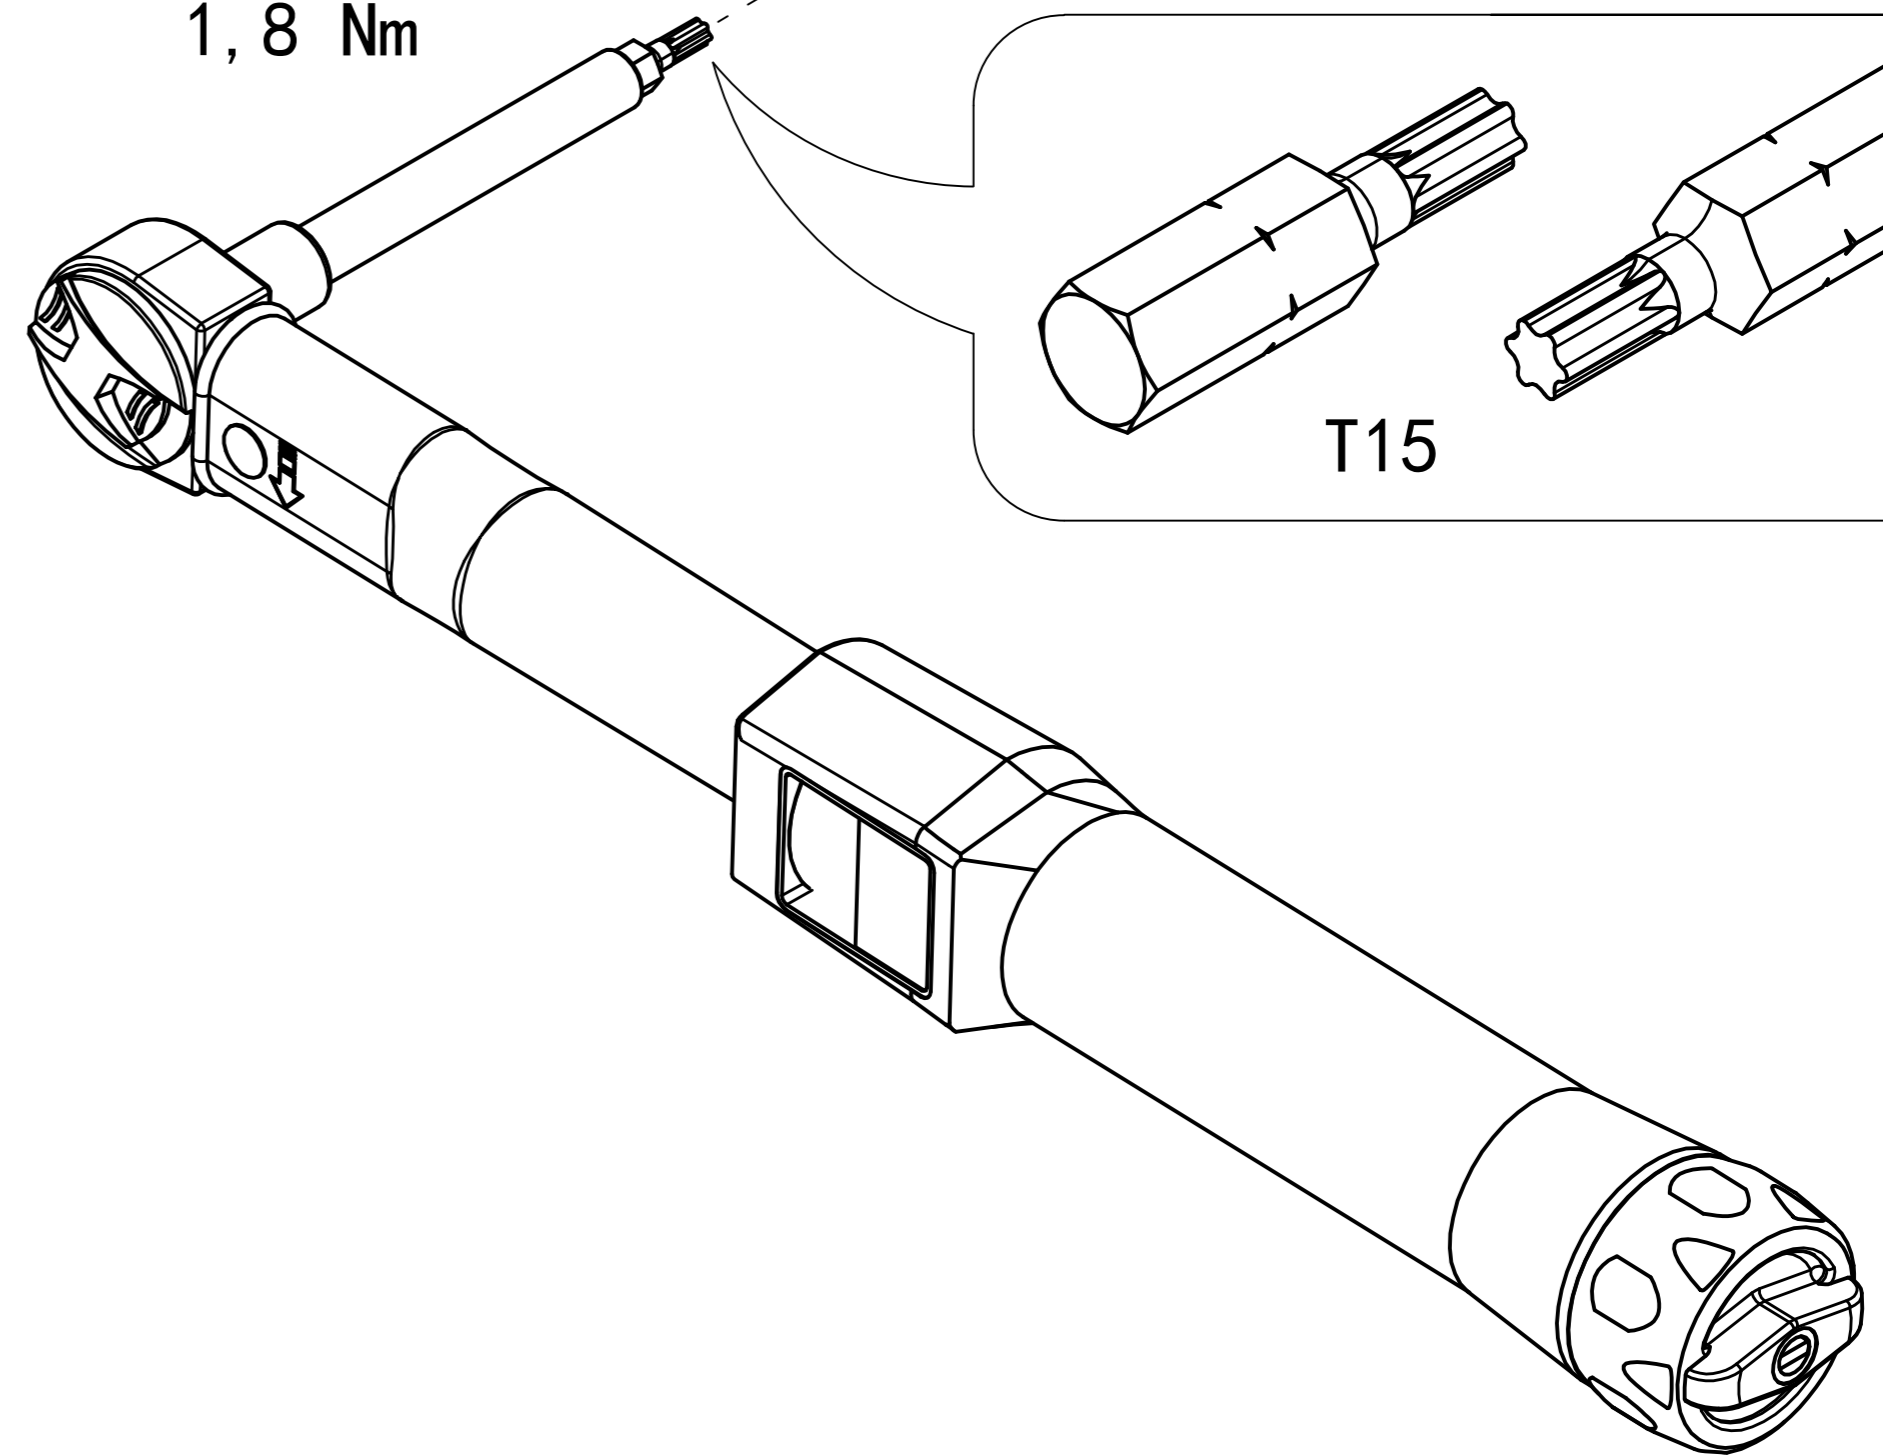

1

WIDEA
250x30x80T
300x30x100T

2

CHECK SEAL!

3

1,8 Nm

T15

4 (ONLY FOR AUTOMATIC IRRIGATION SYSTEM)

5

CHECK SEAL!

6

T15

1,8 Nm

7 When LivePanel is being installed outdoor, at a height above 10 meters [33 ft] from groundlevel, please contact Mobilane.

FOR DRILL PATTERN
SEE PROJECT DRAWING

8