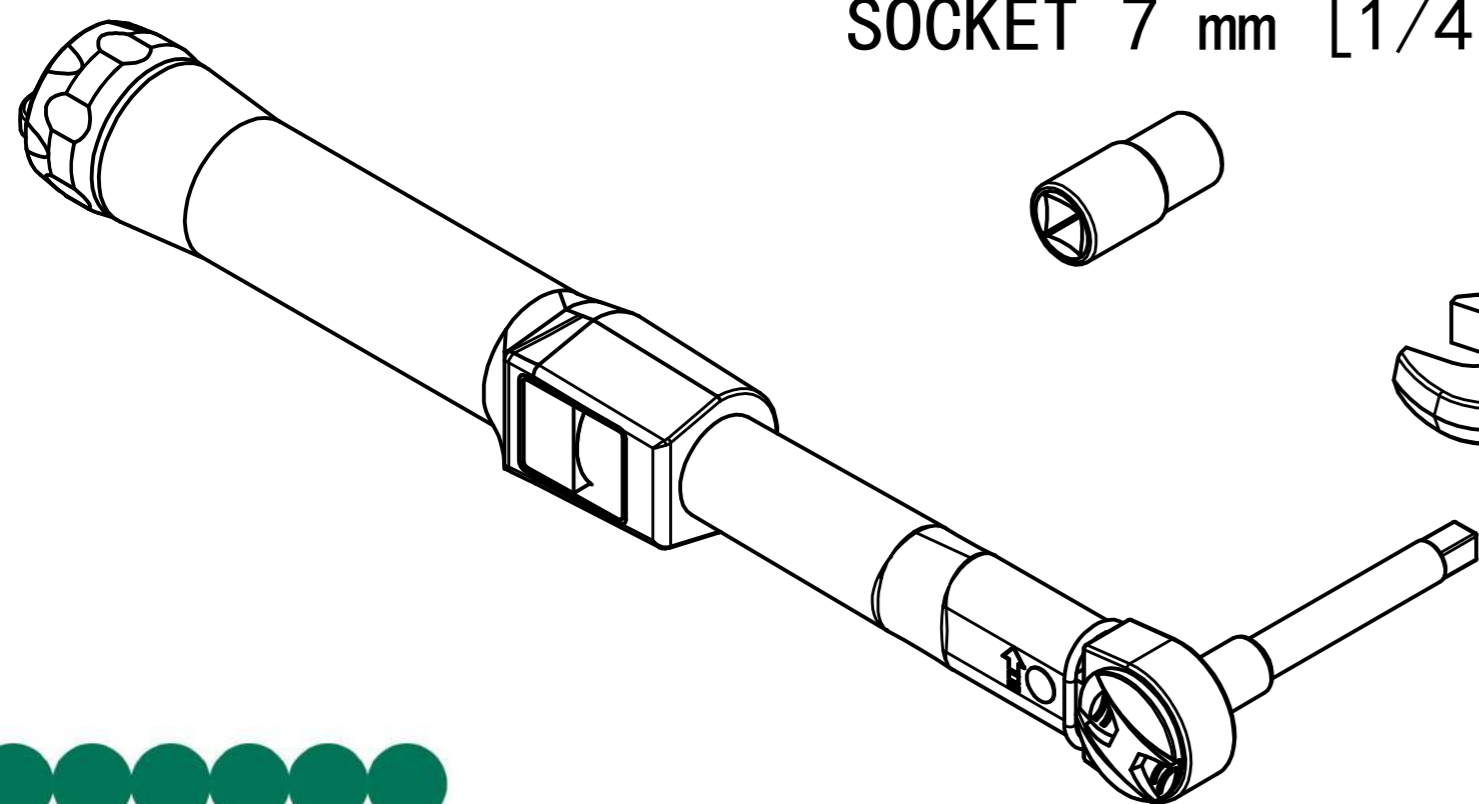

LivePanel Installation Manual
with Frame, see page 1-23.

LivePanel Installation Manual
without Frame, see page 1-14.

T15

PZ2

SDS 8 mm [5/16"]

WIDEA
250x30x80T
300x30x100T

SOCKET 7 mm [1/4"]

12 mm [1/2"]

1

WIDEA
250x30x80T
300x30x100T

2

CHECK SEAL!

3

1,8 Nm

T15

4 (ONLY FOR AUTOMATIC IRRIGATION SYSTEM)

5

CHECK SEAL!

6

T15

1,8 Nm

7 When LivePanel is being installed outdoor, at a height above 10 meters [33 ft] from groundlevel, please contact Mobilane.

FOR DRILL PATTERN
SEE PROJECT DRAWING

8