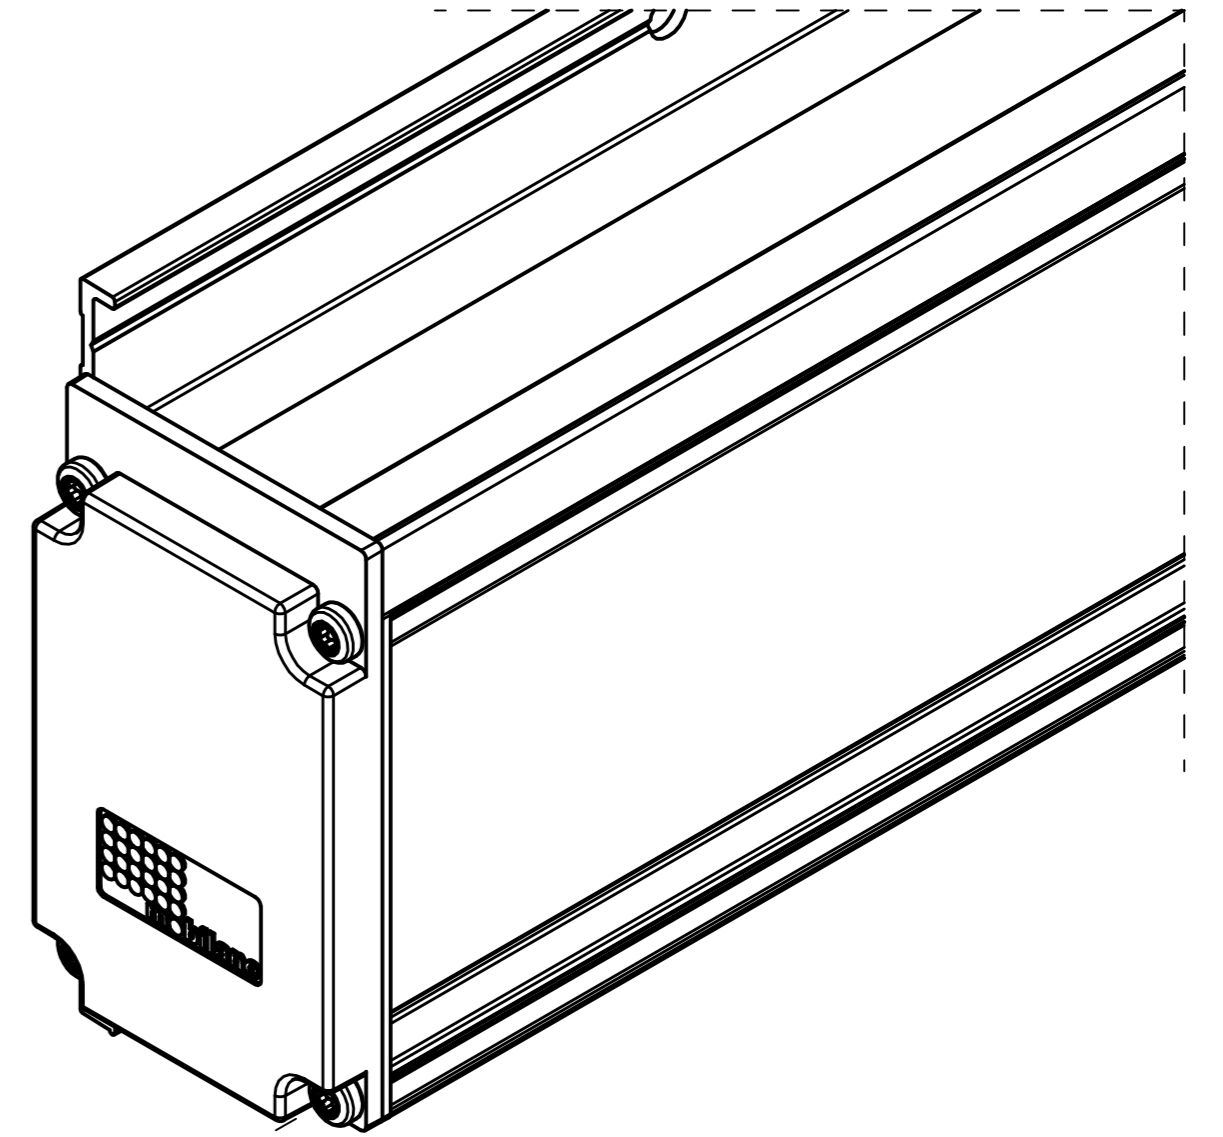

LivePanel Installation Manual
with Frame, see page 1-23.

LivePanel Installation Manual
without Frame, see page 1-14.

T15

PZ2

SDS 8 mm [5/16"]

WIDEA
250x30x80T
300x30x100T

SOCKET 7 mm [1/4"]

12 mm [1/2"]

1

WIDEA
250x30x80T
300x30x100T

2

CHECK SEAL!

3

1,8 Nm

T15

4 (ONLY FOR AUTOMATIC IRRIGATION SYSTEM)