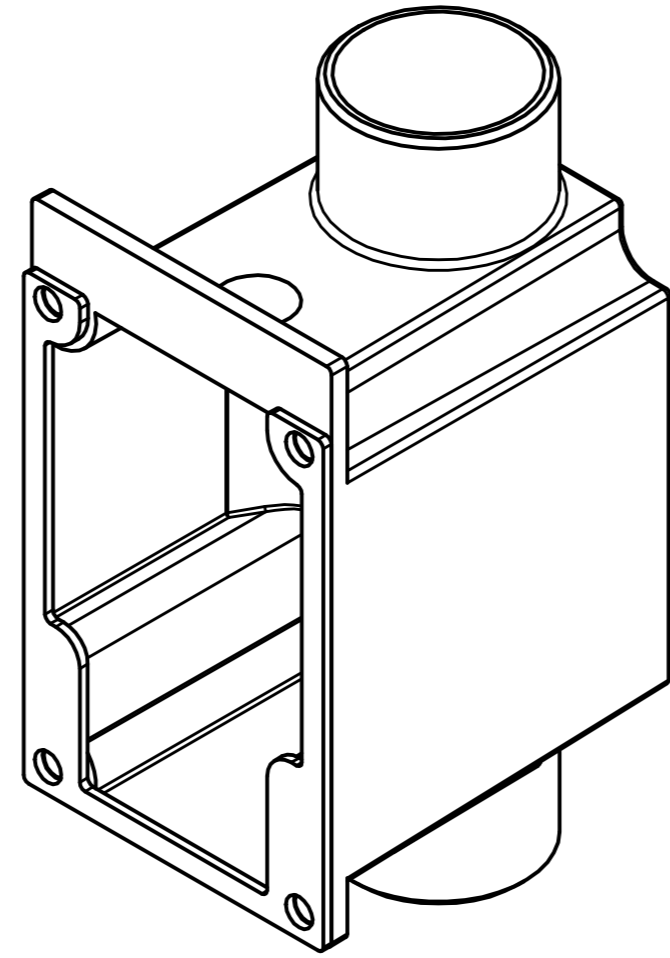

5

CHECK SEAL!