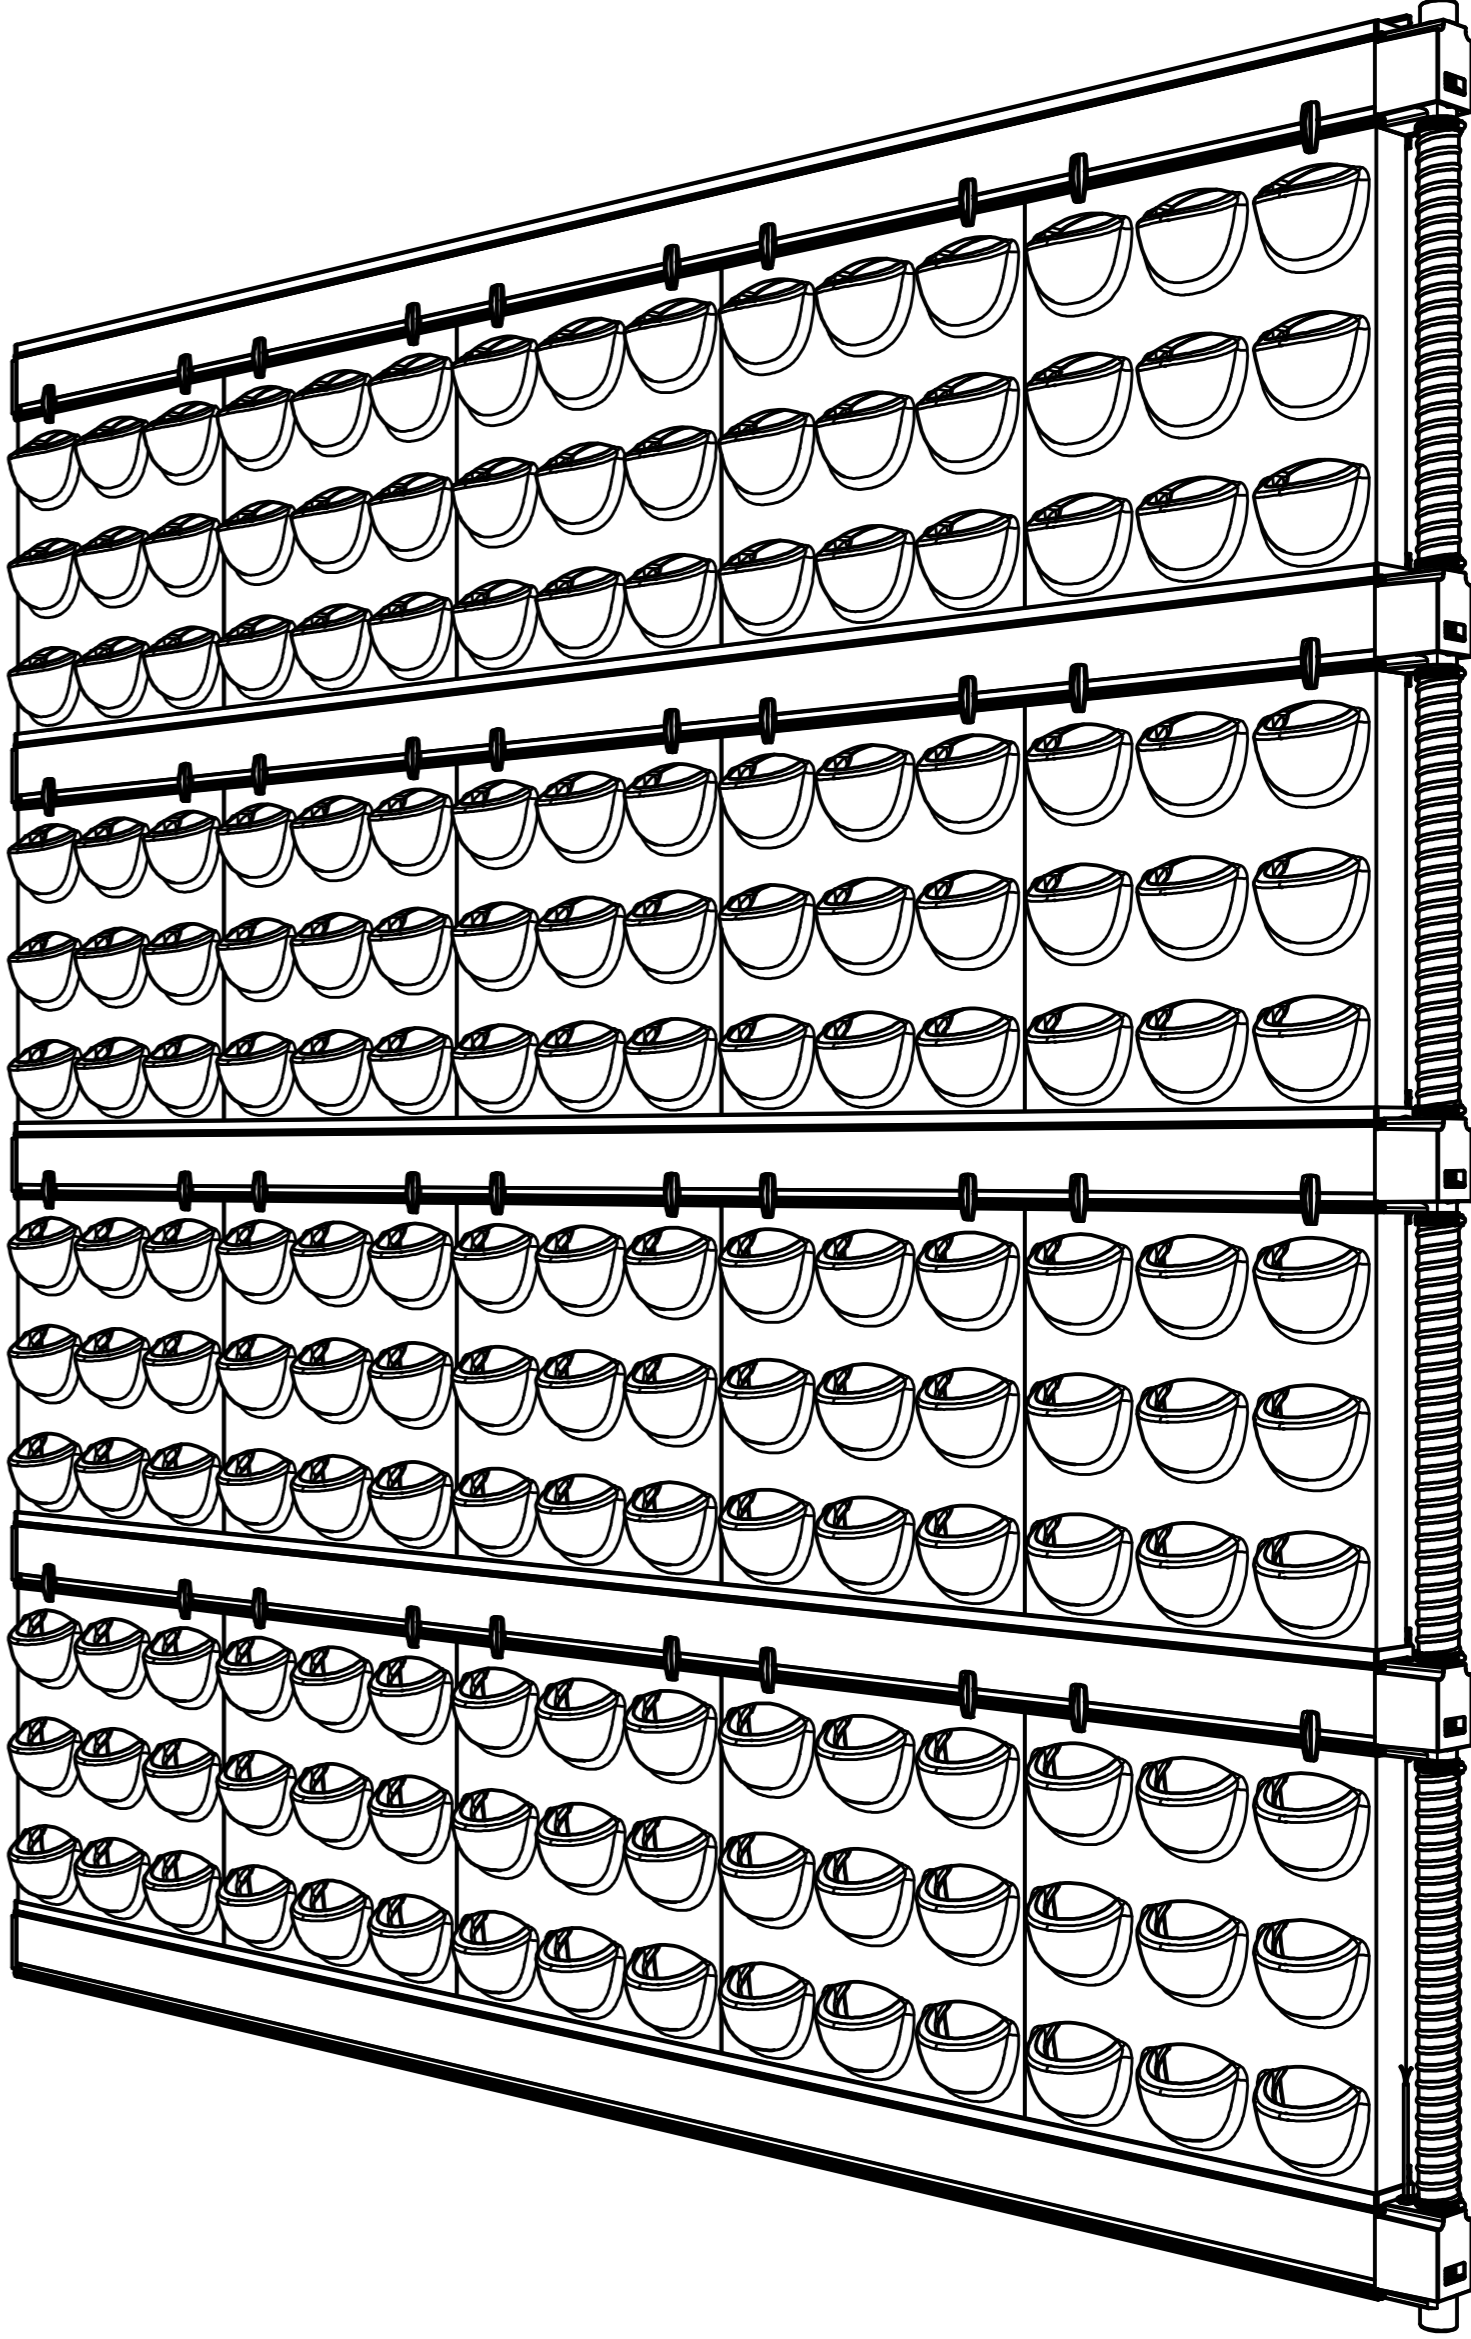

LivePanel Installation Manual
with Frame, see page 1-23.

LivePanel Installation Manual
without Frame, see page 1-14.

T15

PZ2

SDS 8 mm [5/16"]

WIDEA
250x30x80T
300x30x100T

SOCKET 7 mm [1/4"]

12 mm [1/2"]

1

WIDEA
250x30x80T
300x30x100T

2

CHECK SEAL!

3

1,8 Nm

T15

4 (ONLY FOR AUTOMATIC IRRIGATION SYSTEM)