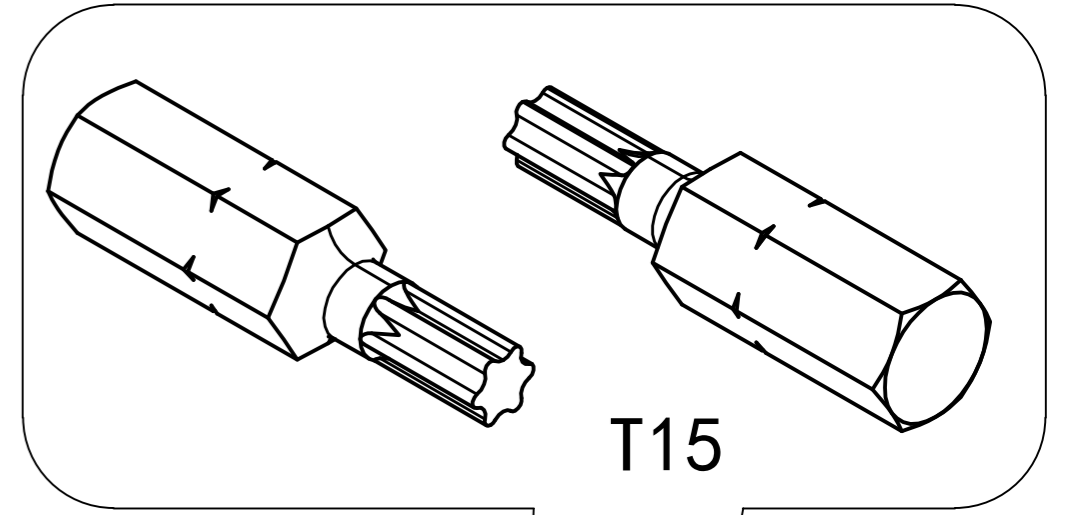

LivePanel Installation Manual
with Frame, see page 1-23.

LivePanel Installation Manual
without Frame, see page 1-14.

T15

PZ2

SDS 8 mm [5/16"]

WIDEA
250x30x80T
300x30x100T

SOCKET 7 mm [1/4"]

12 mm [1/2"]

1

WIDEA
250x30x80T
300x30x100T

2

CHECK SEAL!

3

1,8 Nm

T15

4 (ONLY FOR AUTOMATIC IRRIGATION SYSTEM)

5

CHECK SEAL!

6

T15

1,8 Nm

7 When LivePanel is being installed outdoor, at a height above 10 meters [33 ft] from groundlevel, please contact Mobilane.

FOR DRILL PATTERN
SEE PROJECT DRAWING

8