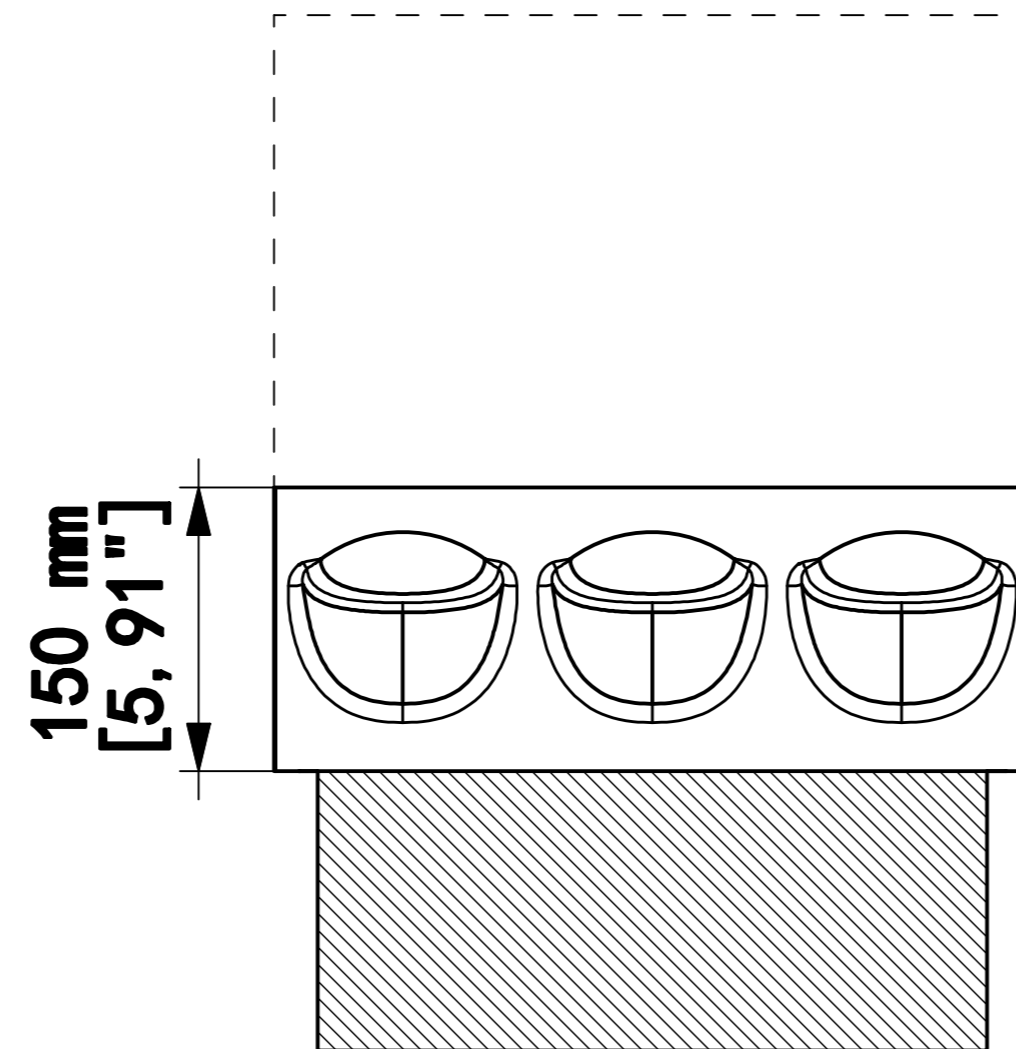

13B

Optional: Vertical cassette parting options.

SDS 8 mm [5/16"]

HSS 3,5 mm [9/64"]

PZ2

T15

WIDEA
250x30x80T
300x30x100T

1