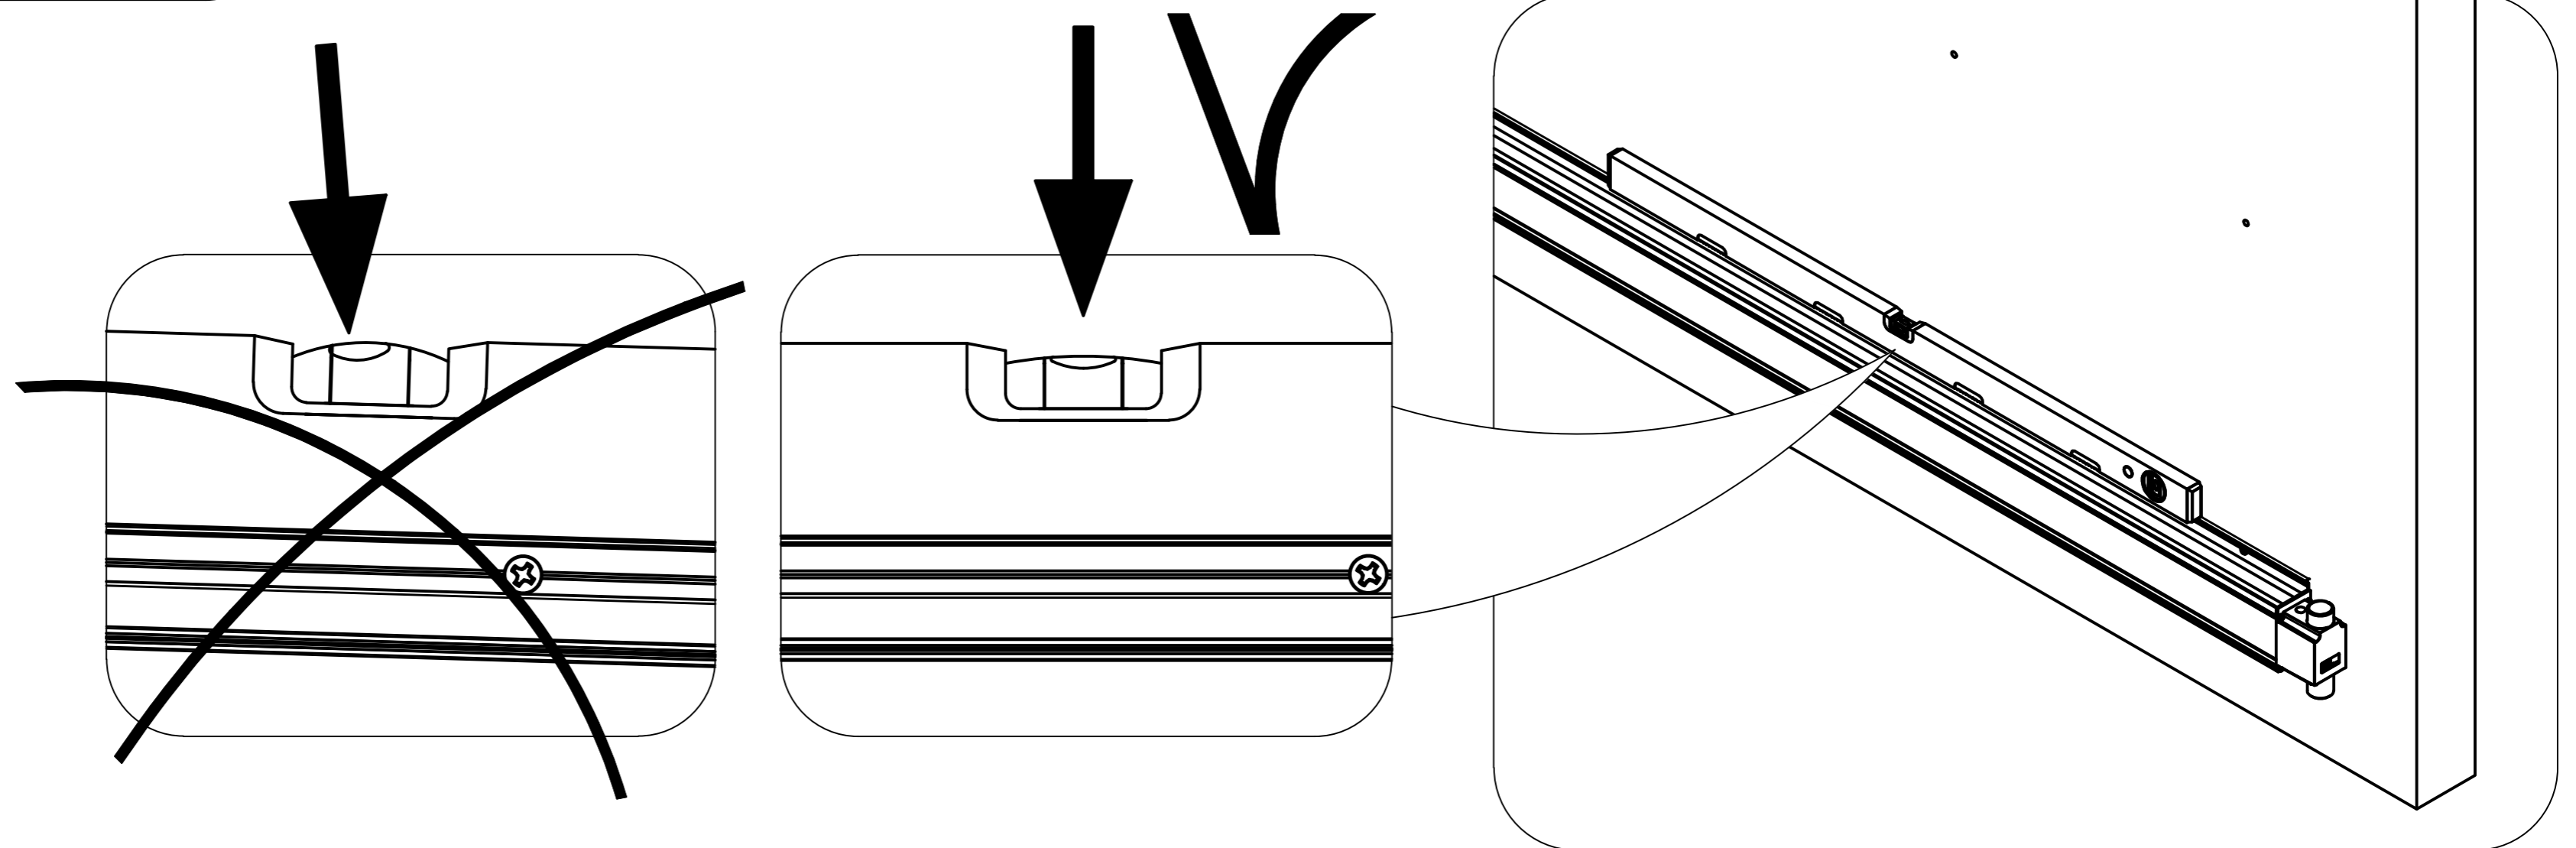

5

CHECK SEAL!

6

T15

1,8 Nm

7 When LivePanel is being installed outdoor, at a height above 10 meters [33 ft] from groundlevel, please contact Mobilane.

FOR DRILL PATTERN
SEE PROJECT DRAWING

8