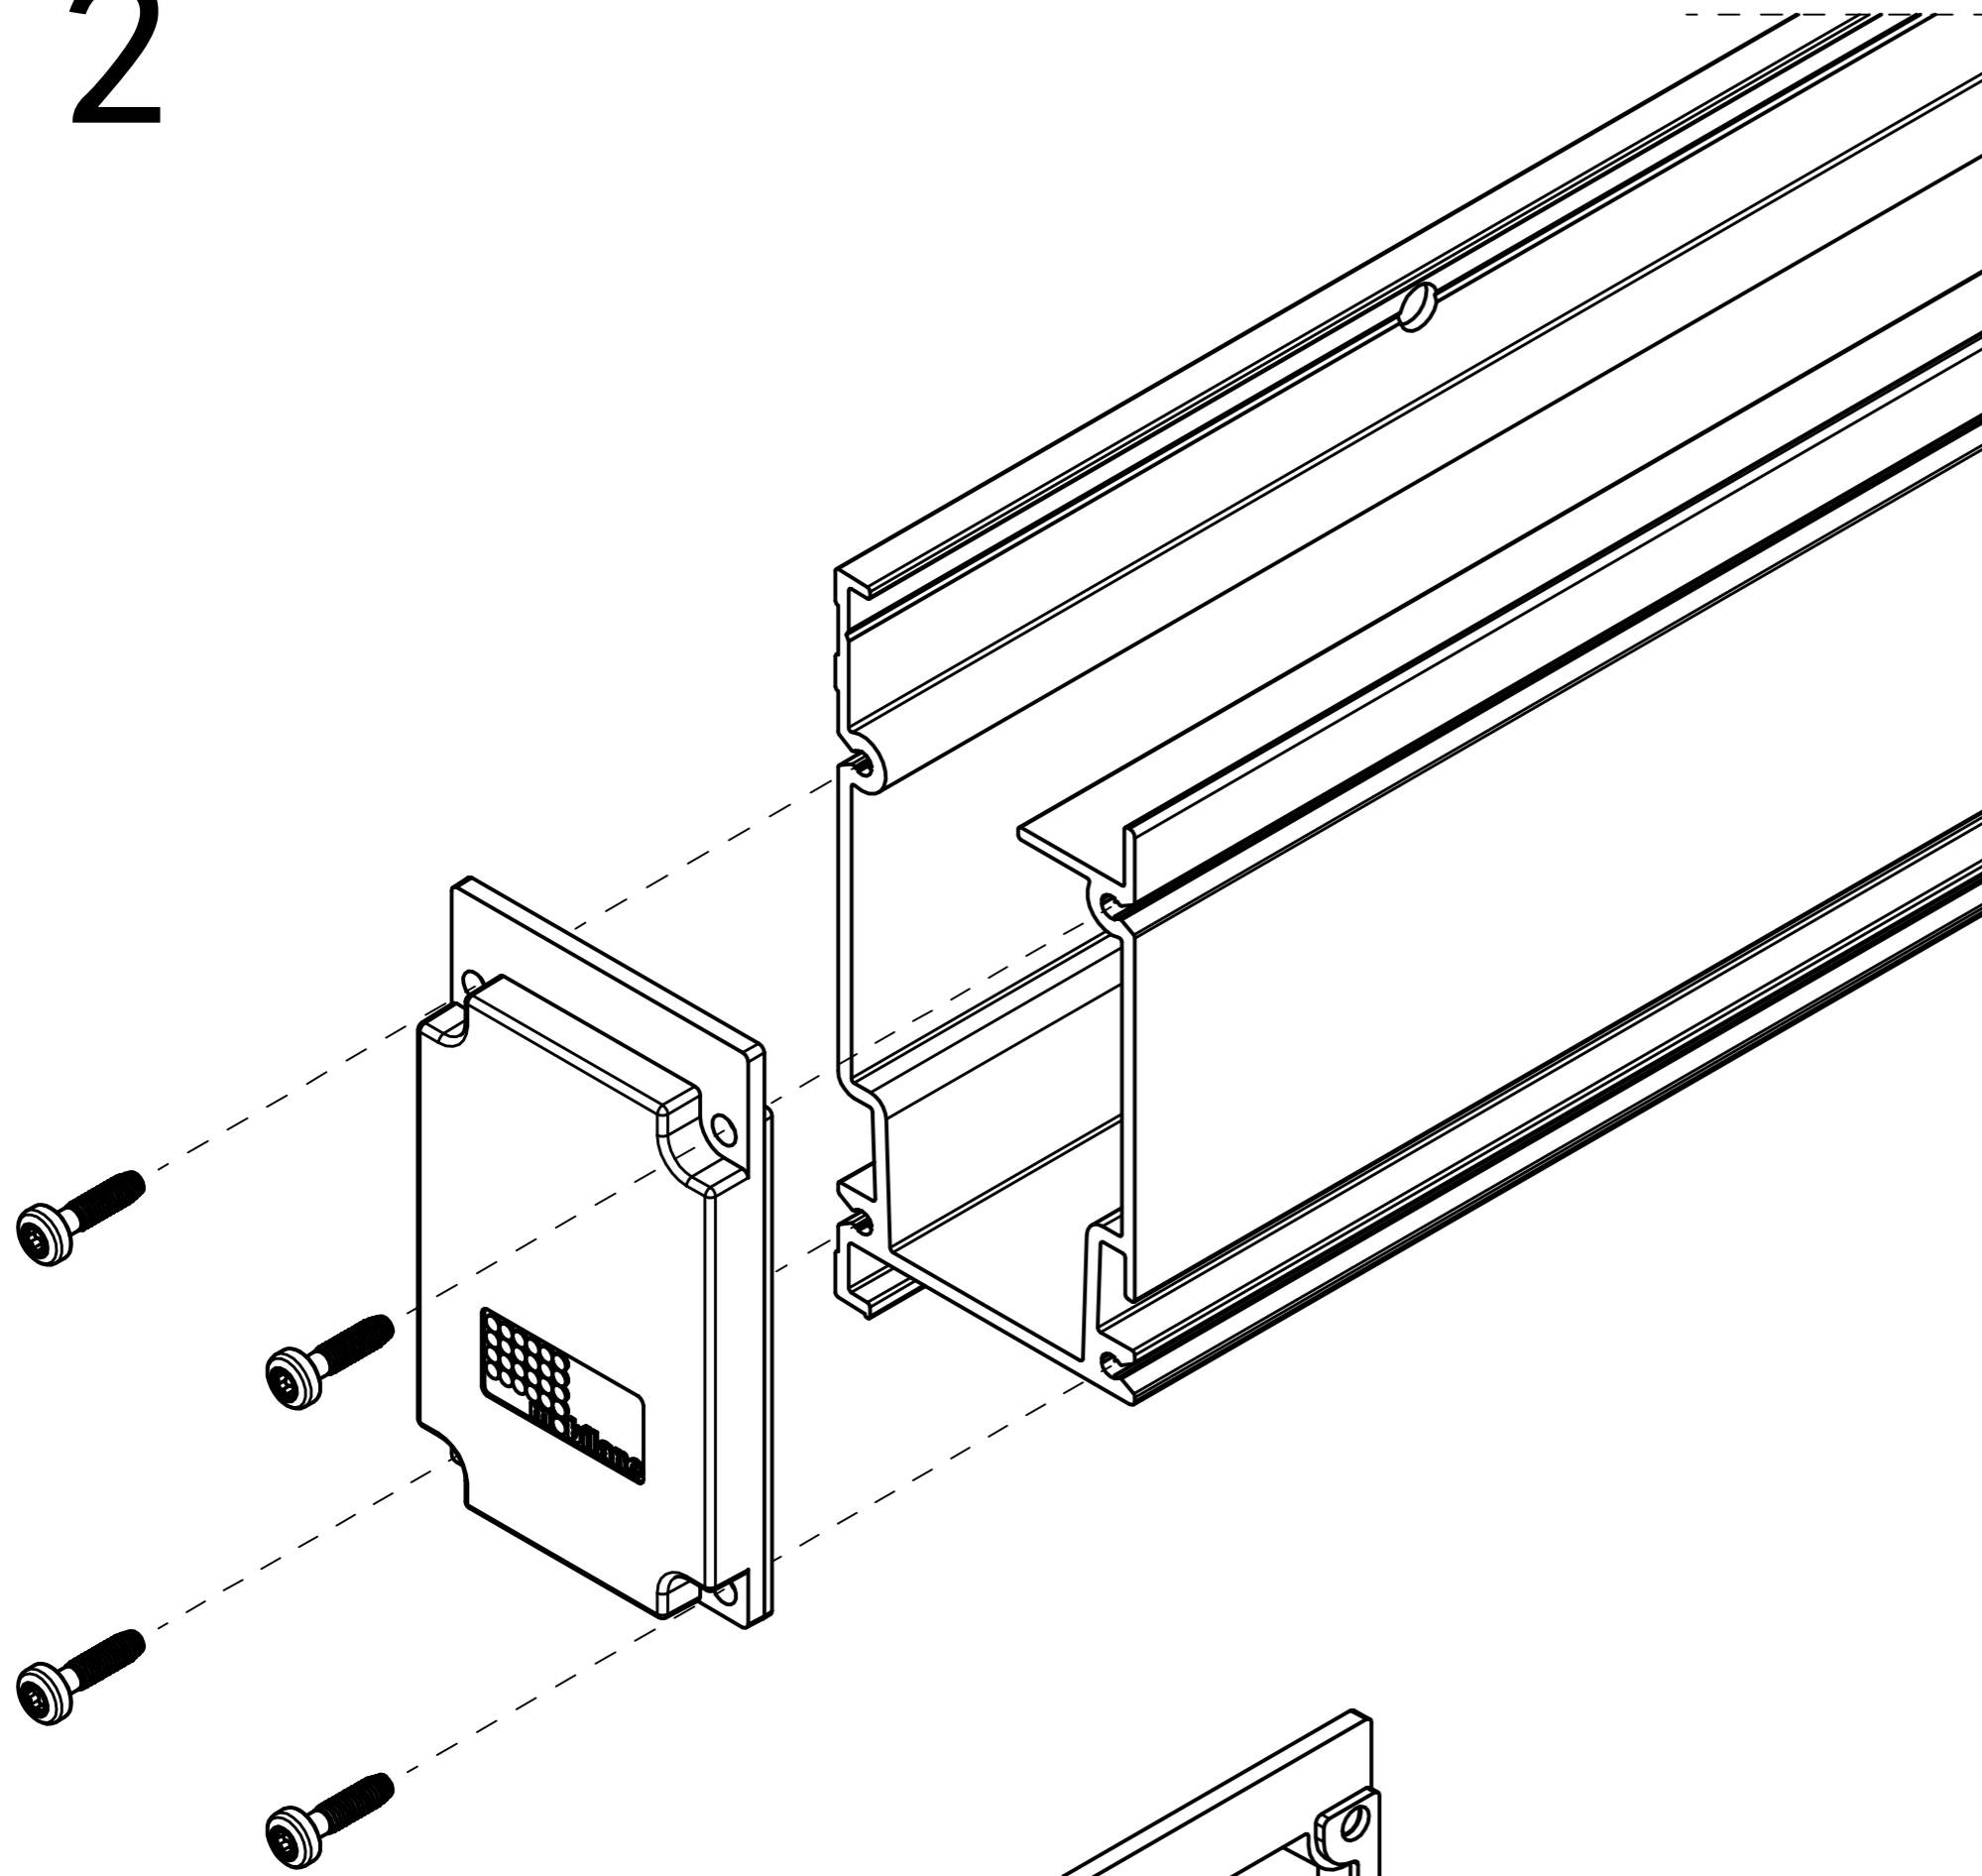

LivePanel Installation Manual
with Frame, see page 1-23.

LivePanel Installation Manual
without Frame, see page 1-14.

T15

PZ2

SDS 8 mm [5/16"]

WIDEA
250x30x80T
300x30x100T

SOCKET 7 mm [1/4"]

12 mm [1/2"]

1

WIDEA
250x30x80T
300x30x100T

2

CHECK SEAL!

3

1,8 Nm

T15

4 (ONLY FOR AUTOMATIC IRRIGATION SYSTEM)

5

CHECK SEAL!

6

T15

1,8 Nm

7 When LivePanel is being installed outdoor, at a height above 10 meters [33 ft] from groundlevel, please contact Mobilane.

FOR DRILL PATTERN
SEE PROJECT DRAWING

8