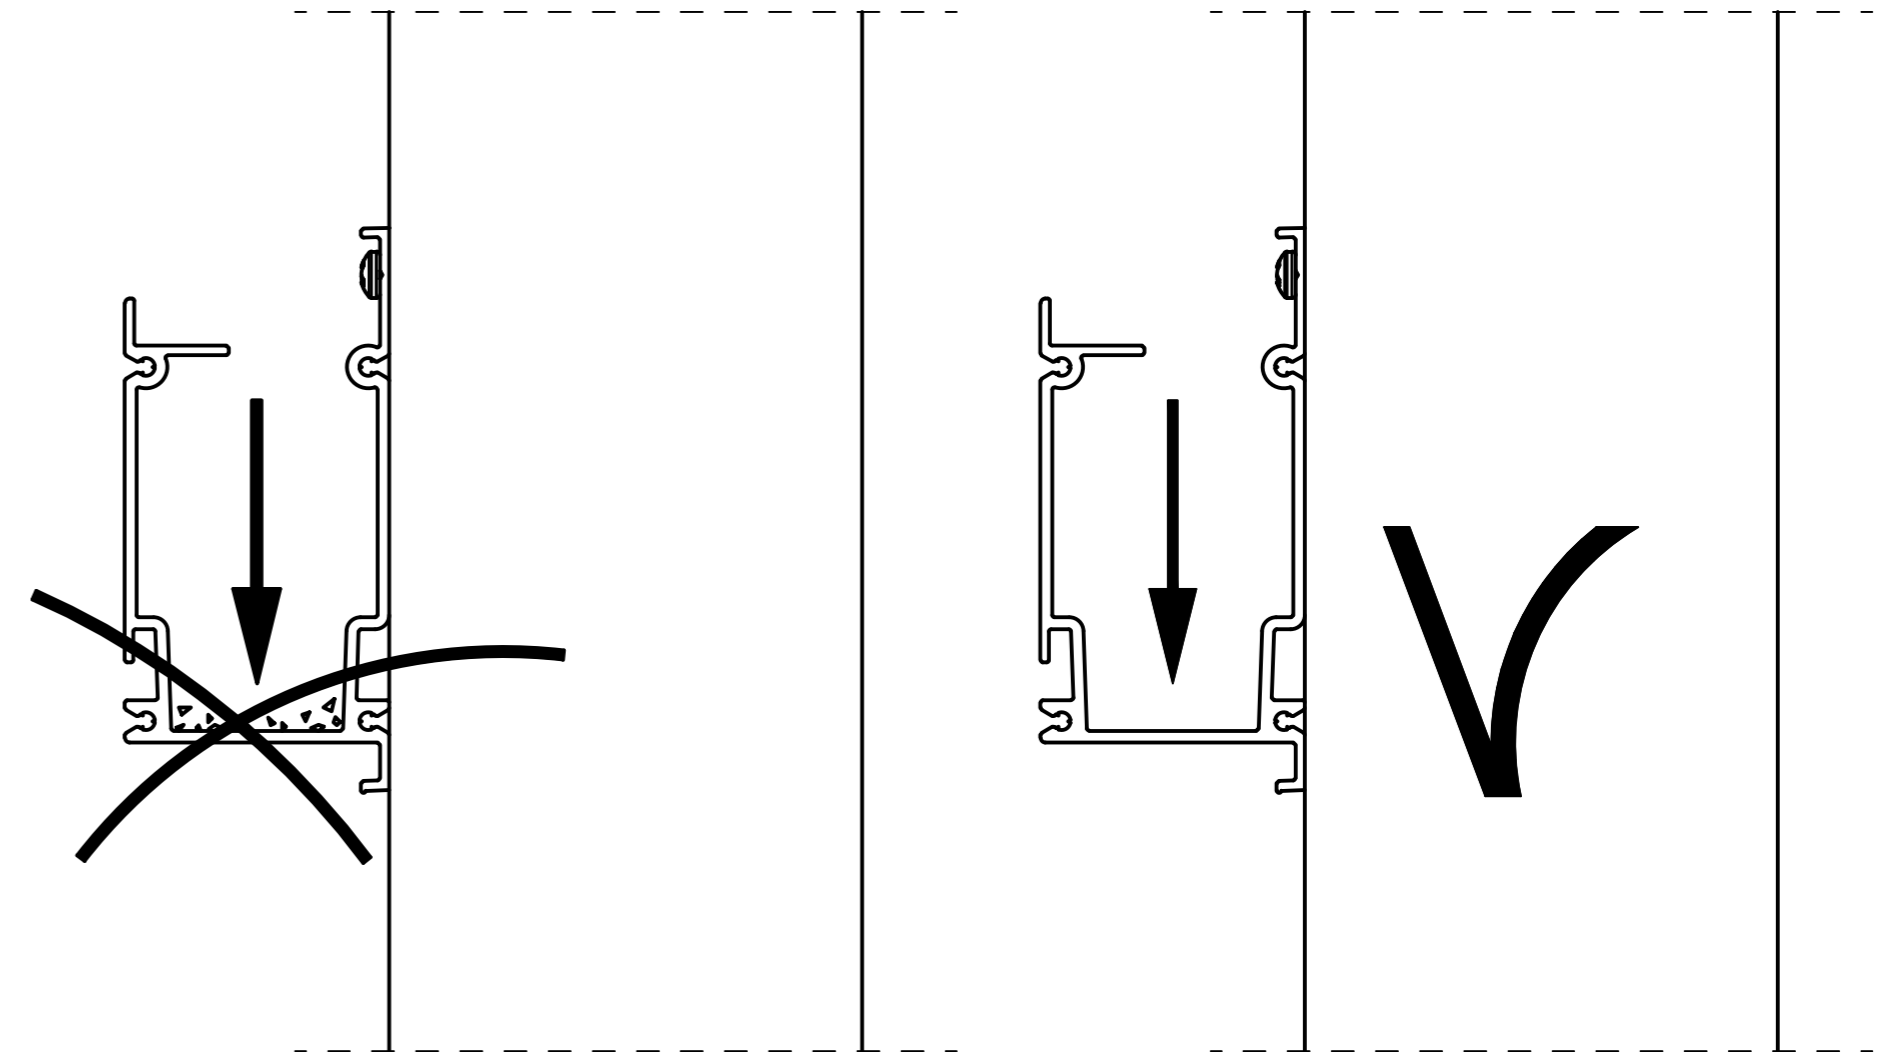

5

CHECK SEAL!

6

T15

1,8 Nm

7 When LivePanel is being installed outdoor, at a height above 10 meters [33 ft] from groundlevel, please contact Mobilane.

FOR DRILL PATTERN
SEE PROJECT DRAWING

8