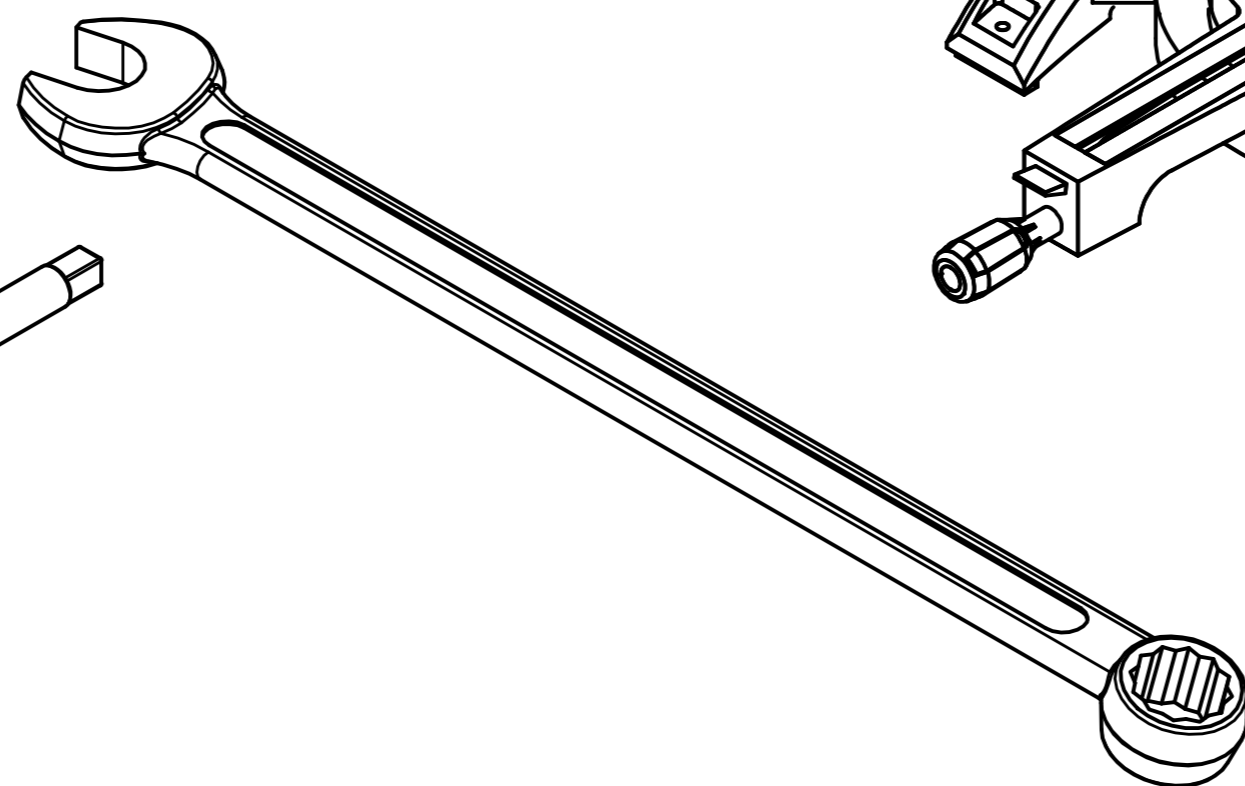

LivePanel Installation Manual
with Frame, see page 1-23.

LivePanel Installation Manual
without Frame, see page 1-14.

T15

PZ2

SDS 8 mm [5/16"]

WIDEA
250x30x80T
300x30x100T

SOCKET 7 mm [1/4"]

12 mm [1/2"]

1

WIDEA
250x30x80T
300x30x100T

2

CHECK SEAL!

3

1,8 Nm

T15

4 (ONLY FOR AUTOMATIC IRRIGATION SYSTEM)

5

CHECK SEAL!

6

T15

1,8 Nm

7 When LivePanel is being installed outdoor, at a height above 10 meters [33 ft] from groundlevel, please contact Mobilane.

FOR DRILL PATTERN
SEE PROJECT DRAWING

8