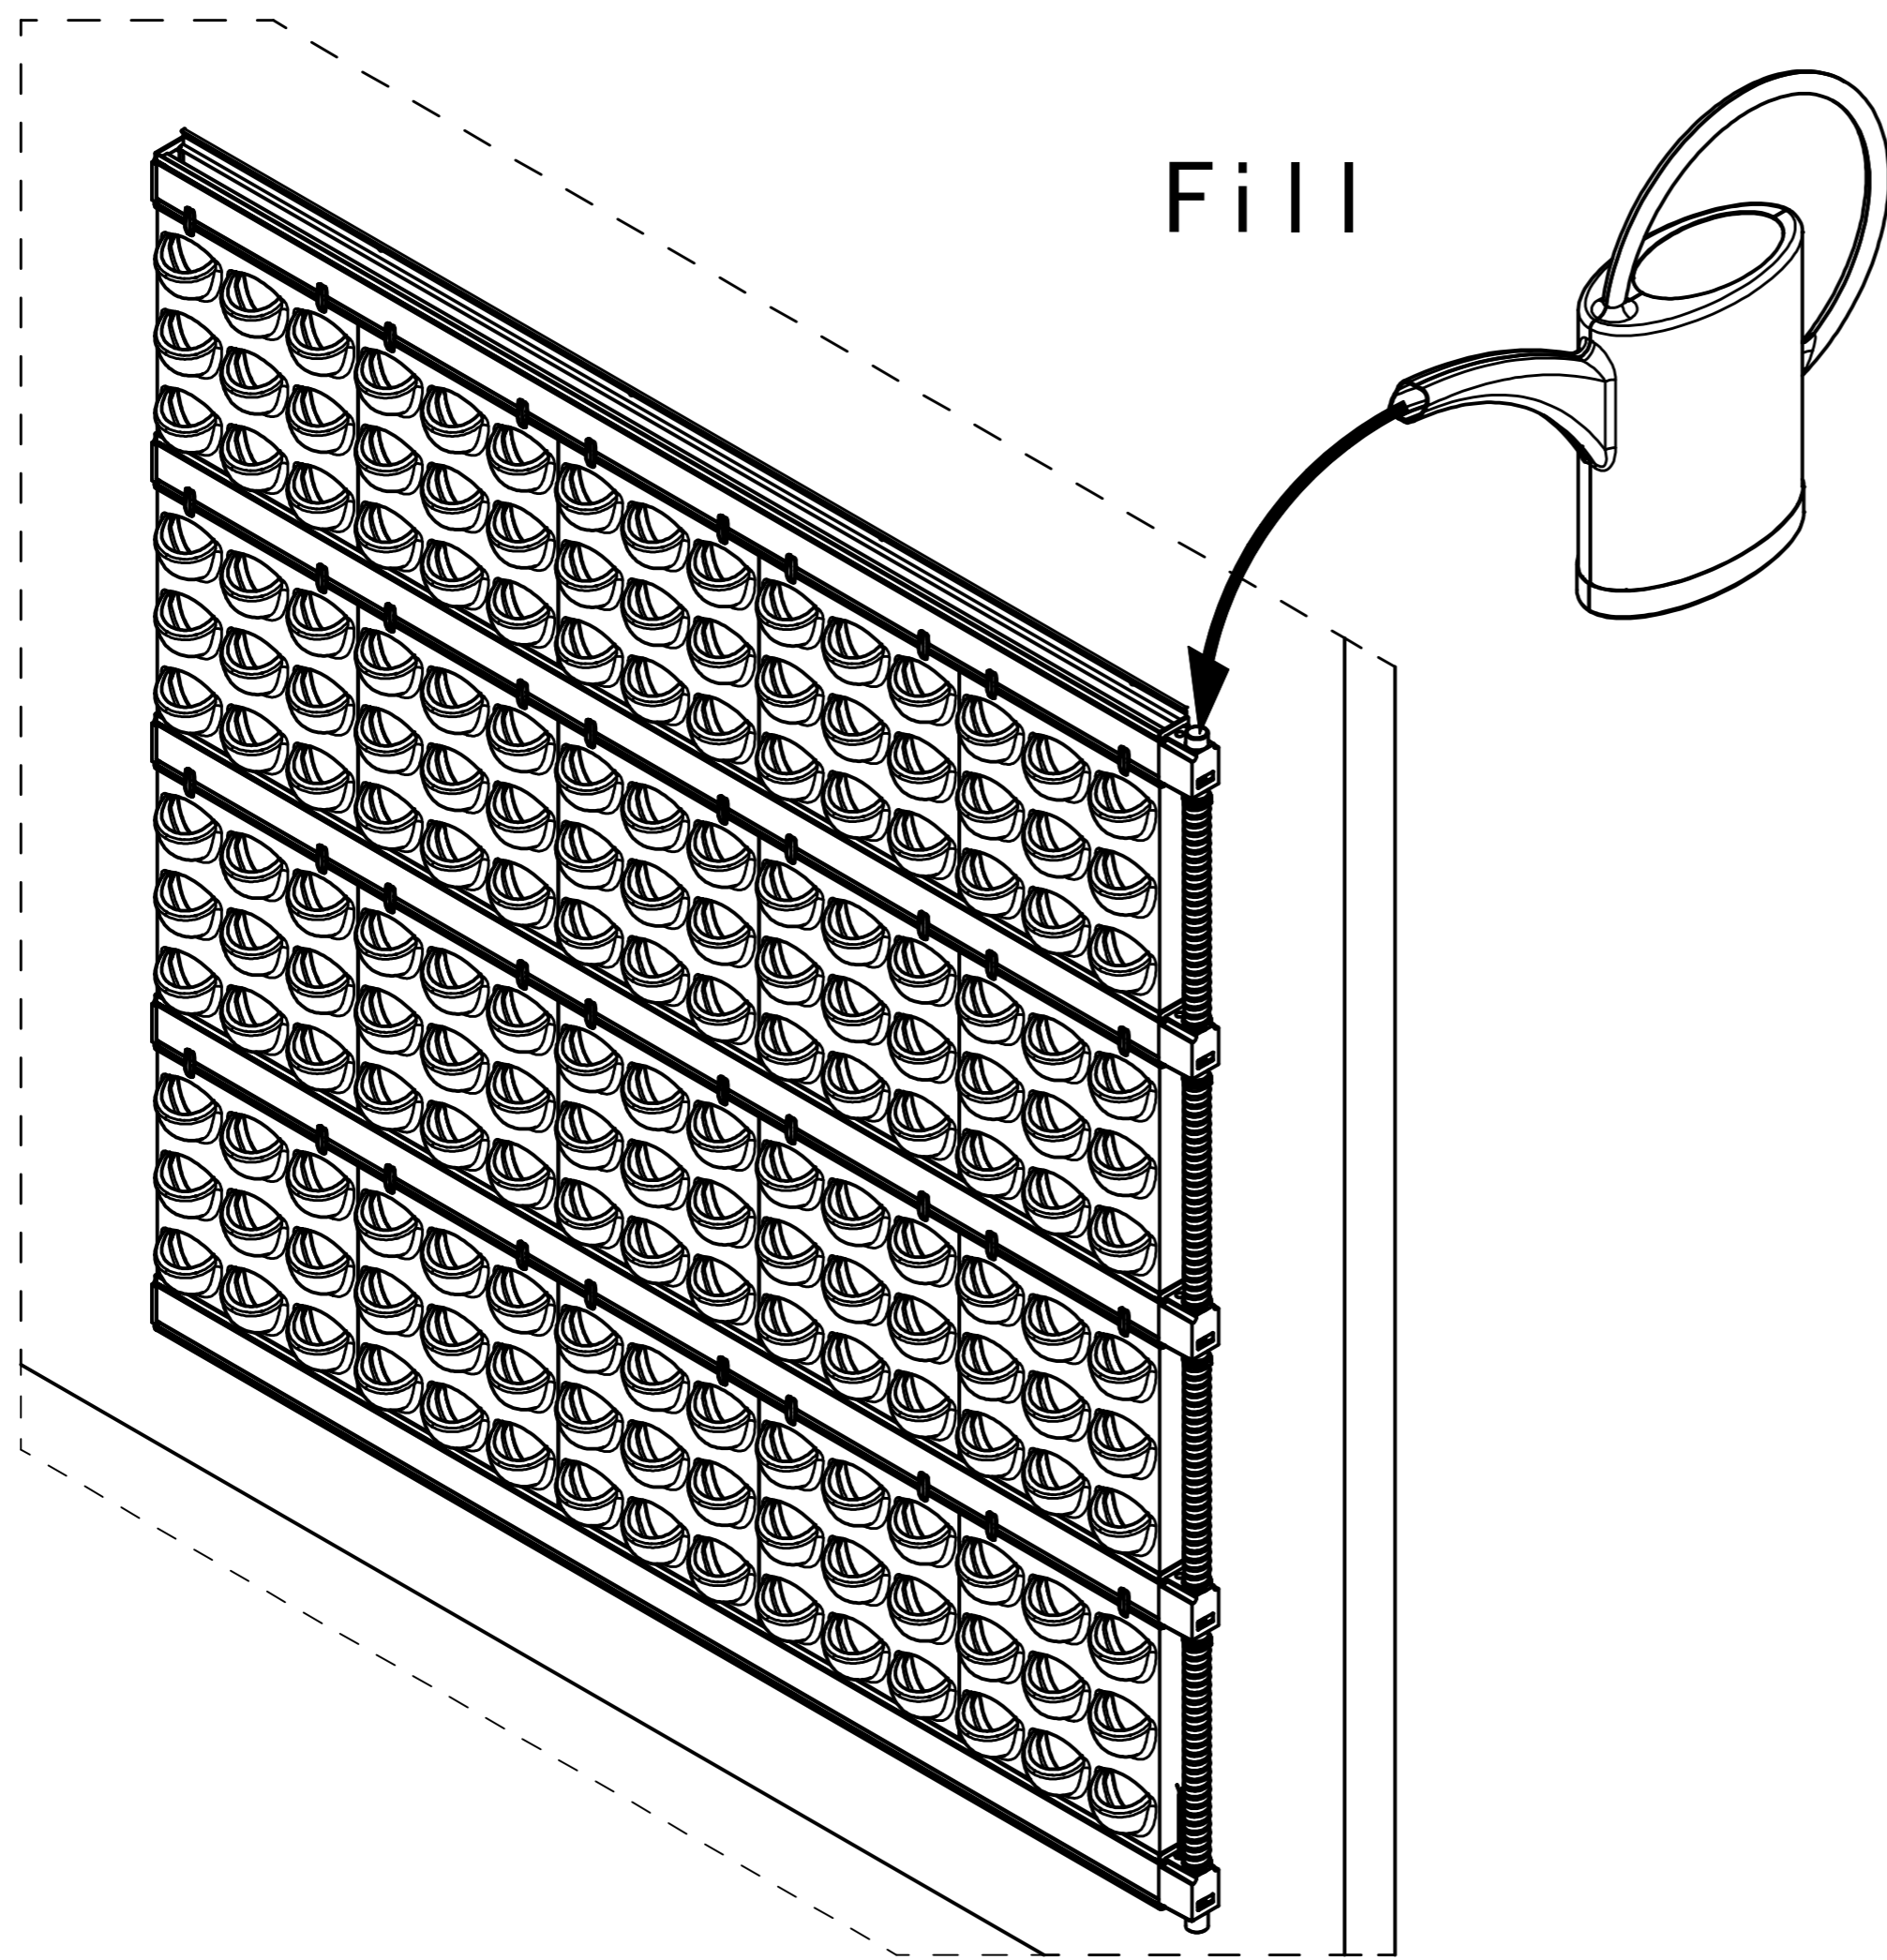

13B

Optional: Vertical cassette parting options.

SDS 8 mm [5/16"]

HSS 3,5 mm [9/64"]

PZ2

T15

WIDEA
250x30x80T
300x30x100T

1