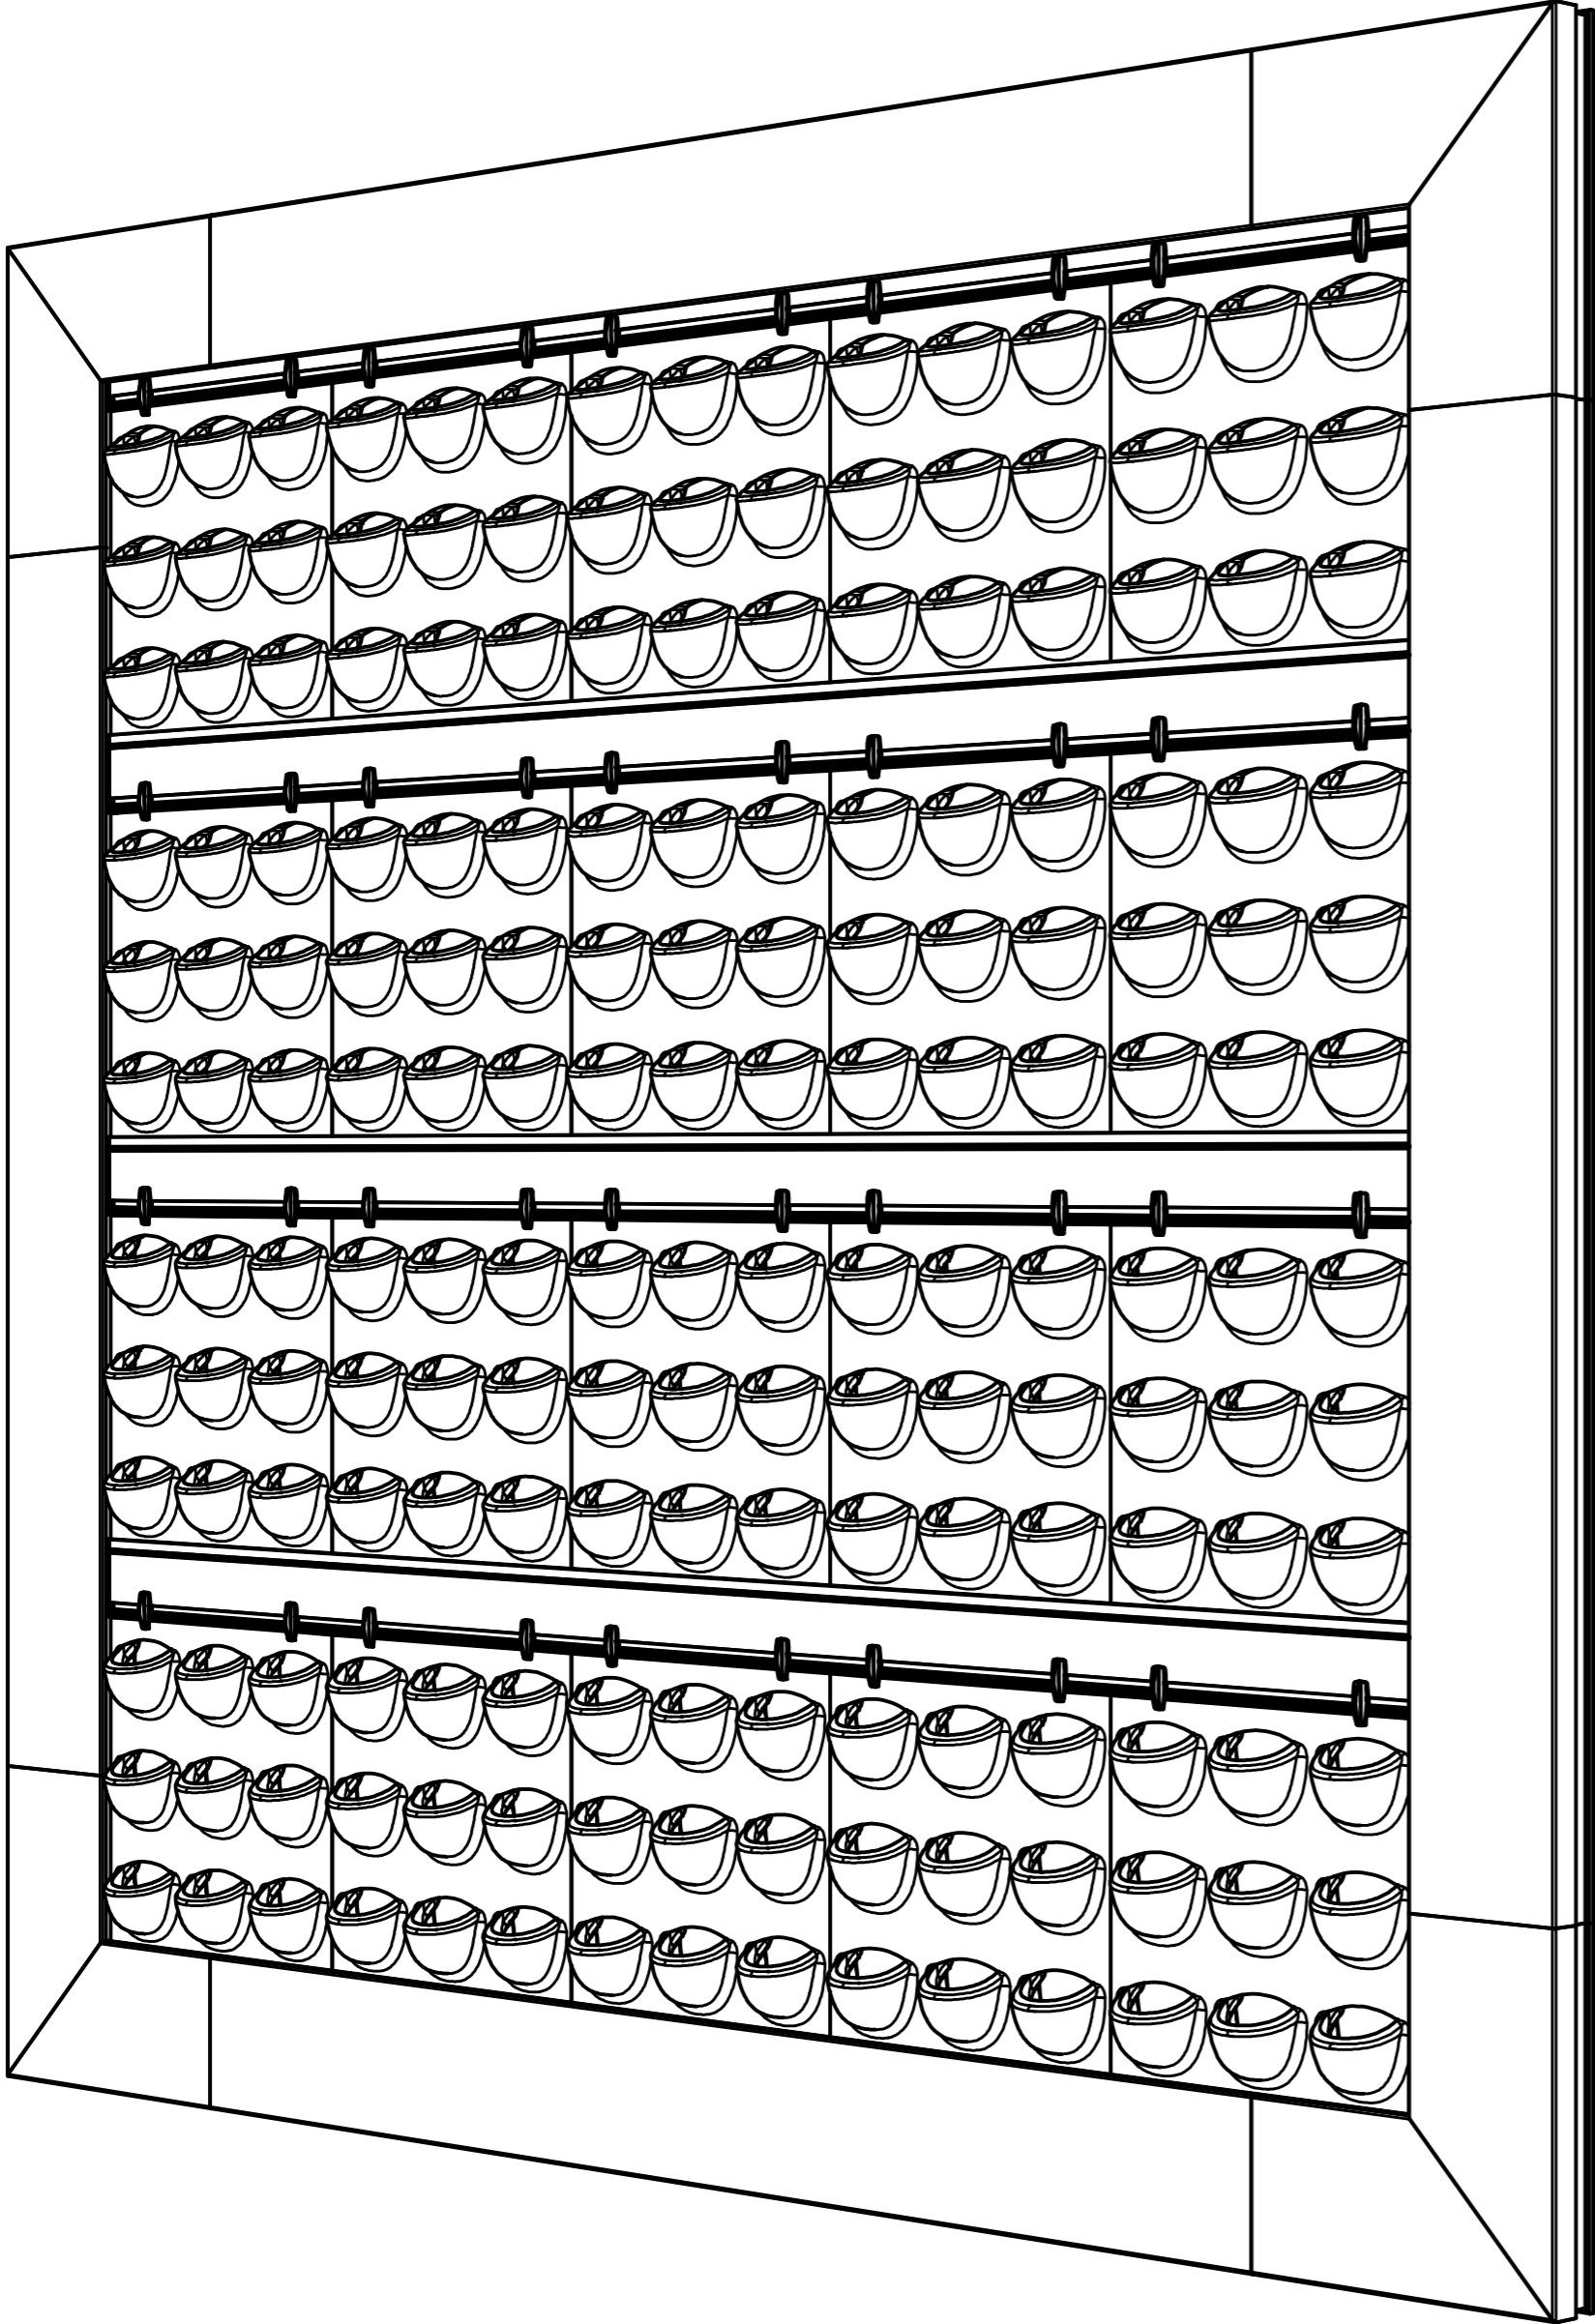

LivePanel Installation Manual
with Frame, see page 1-23.

LivePanel Installation Manual
without Frame, see page 1-14.

T15

PZ2

SDS 8 mm [5/16"]

WIDEA
250x30x80T
300x30x100T

SOCKET 7 mm [1/4"]

12 mm [1/2"]

1

WIDEA
250x30x80T
300x30x100T

2

CHECK SEAL!

3

1,8 Nm

T15

4 (ONLY FOR AUTOMATIC IRRIGATION SYSTEM)