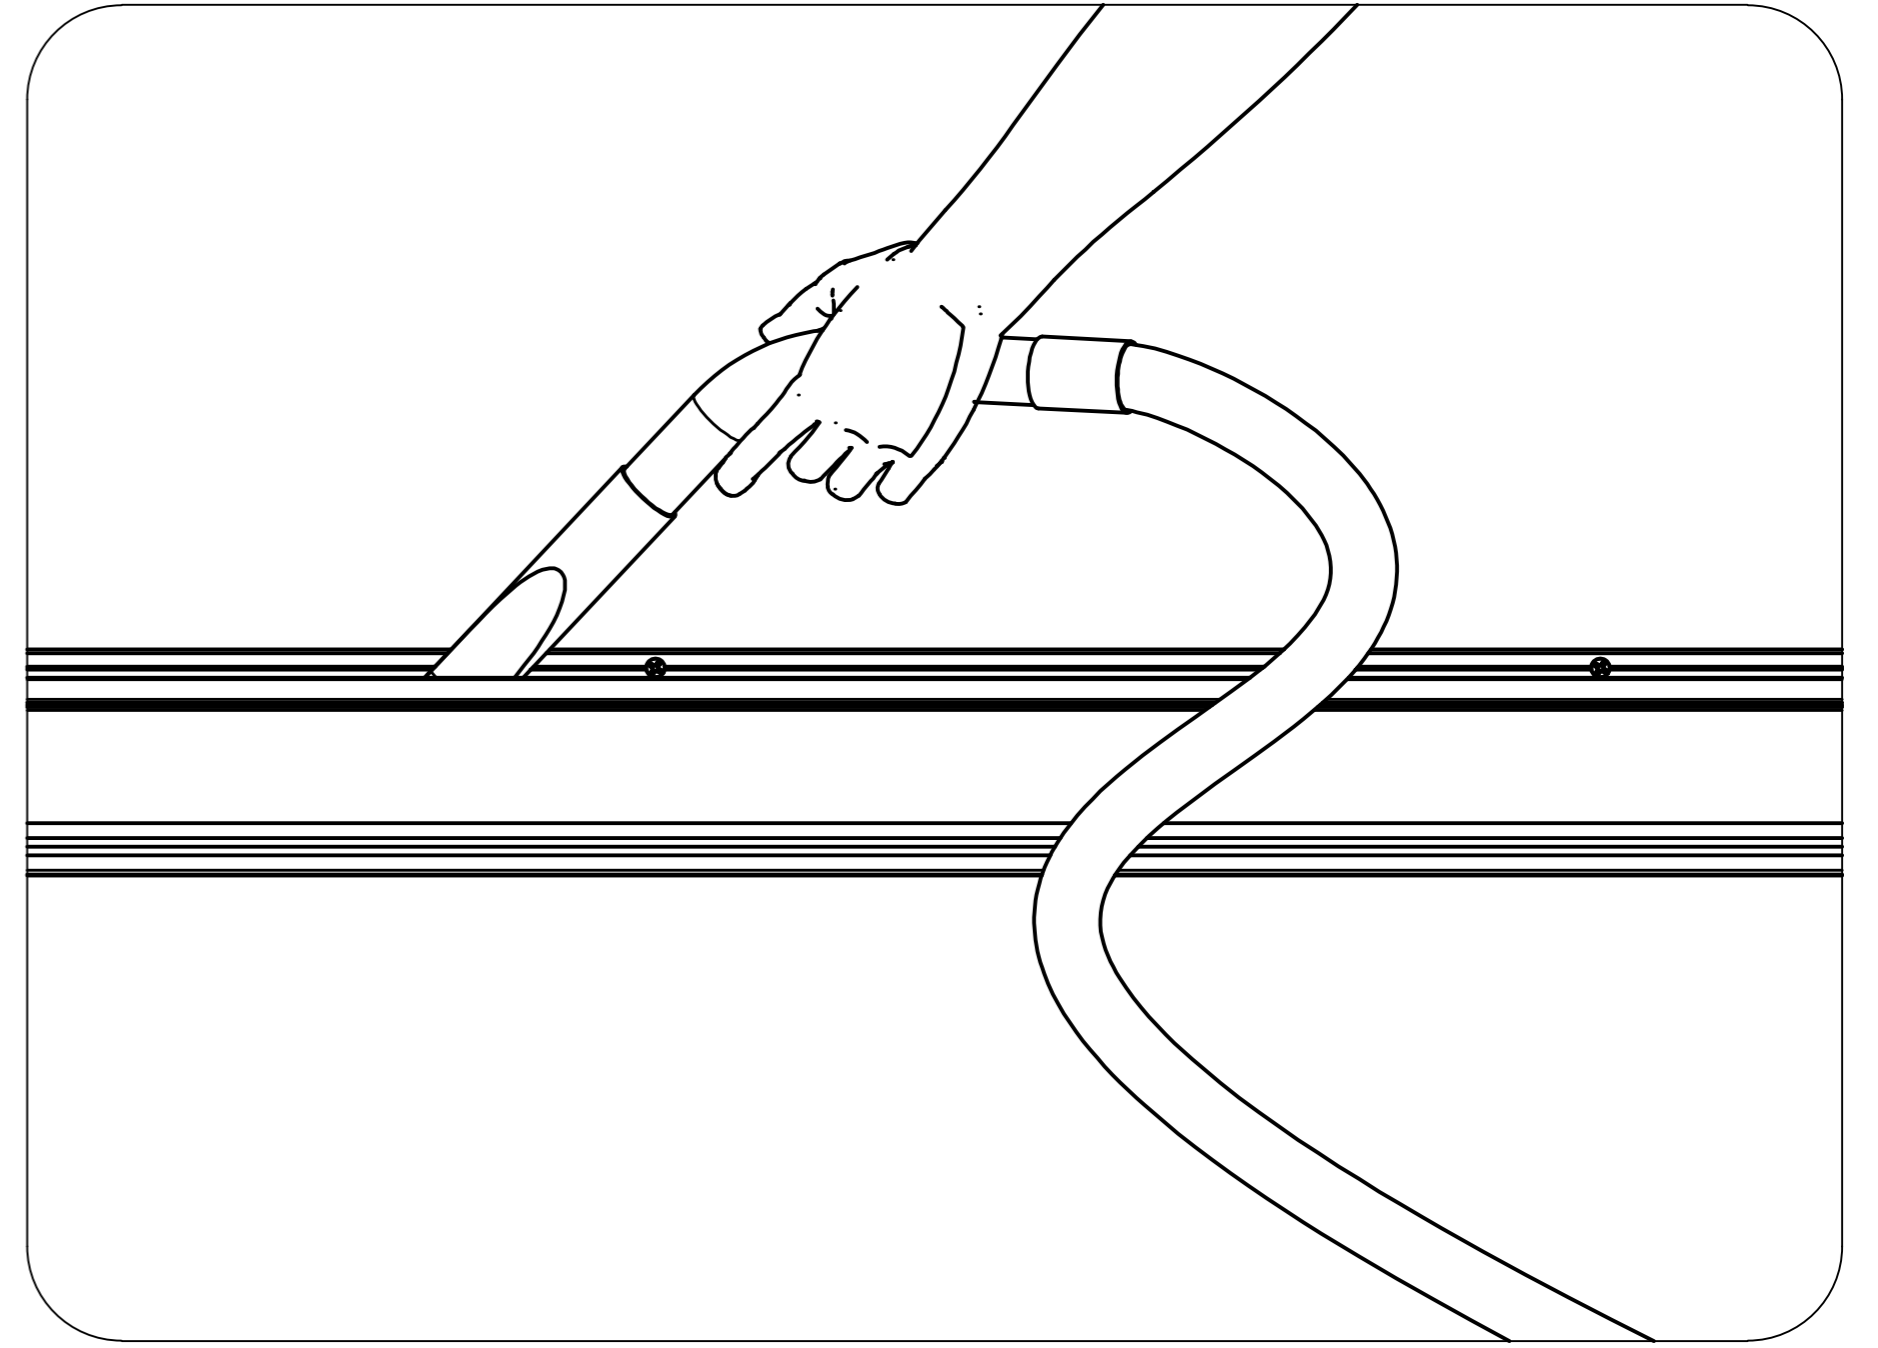

5

CHECK SEAL!

6

T15

1,8 Nm

7 When LivePanel is being installed outdoor, at a height above 10 meters [33 ft] from groundlevel, please contact Mobilane.

FOR DRILL PATTERN
SEE PROJECT DRAWING

8