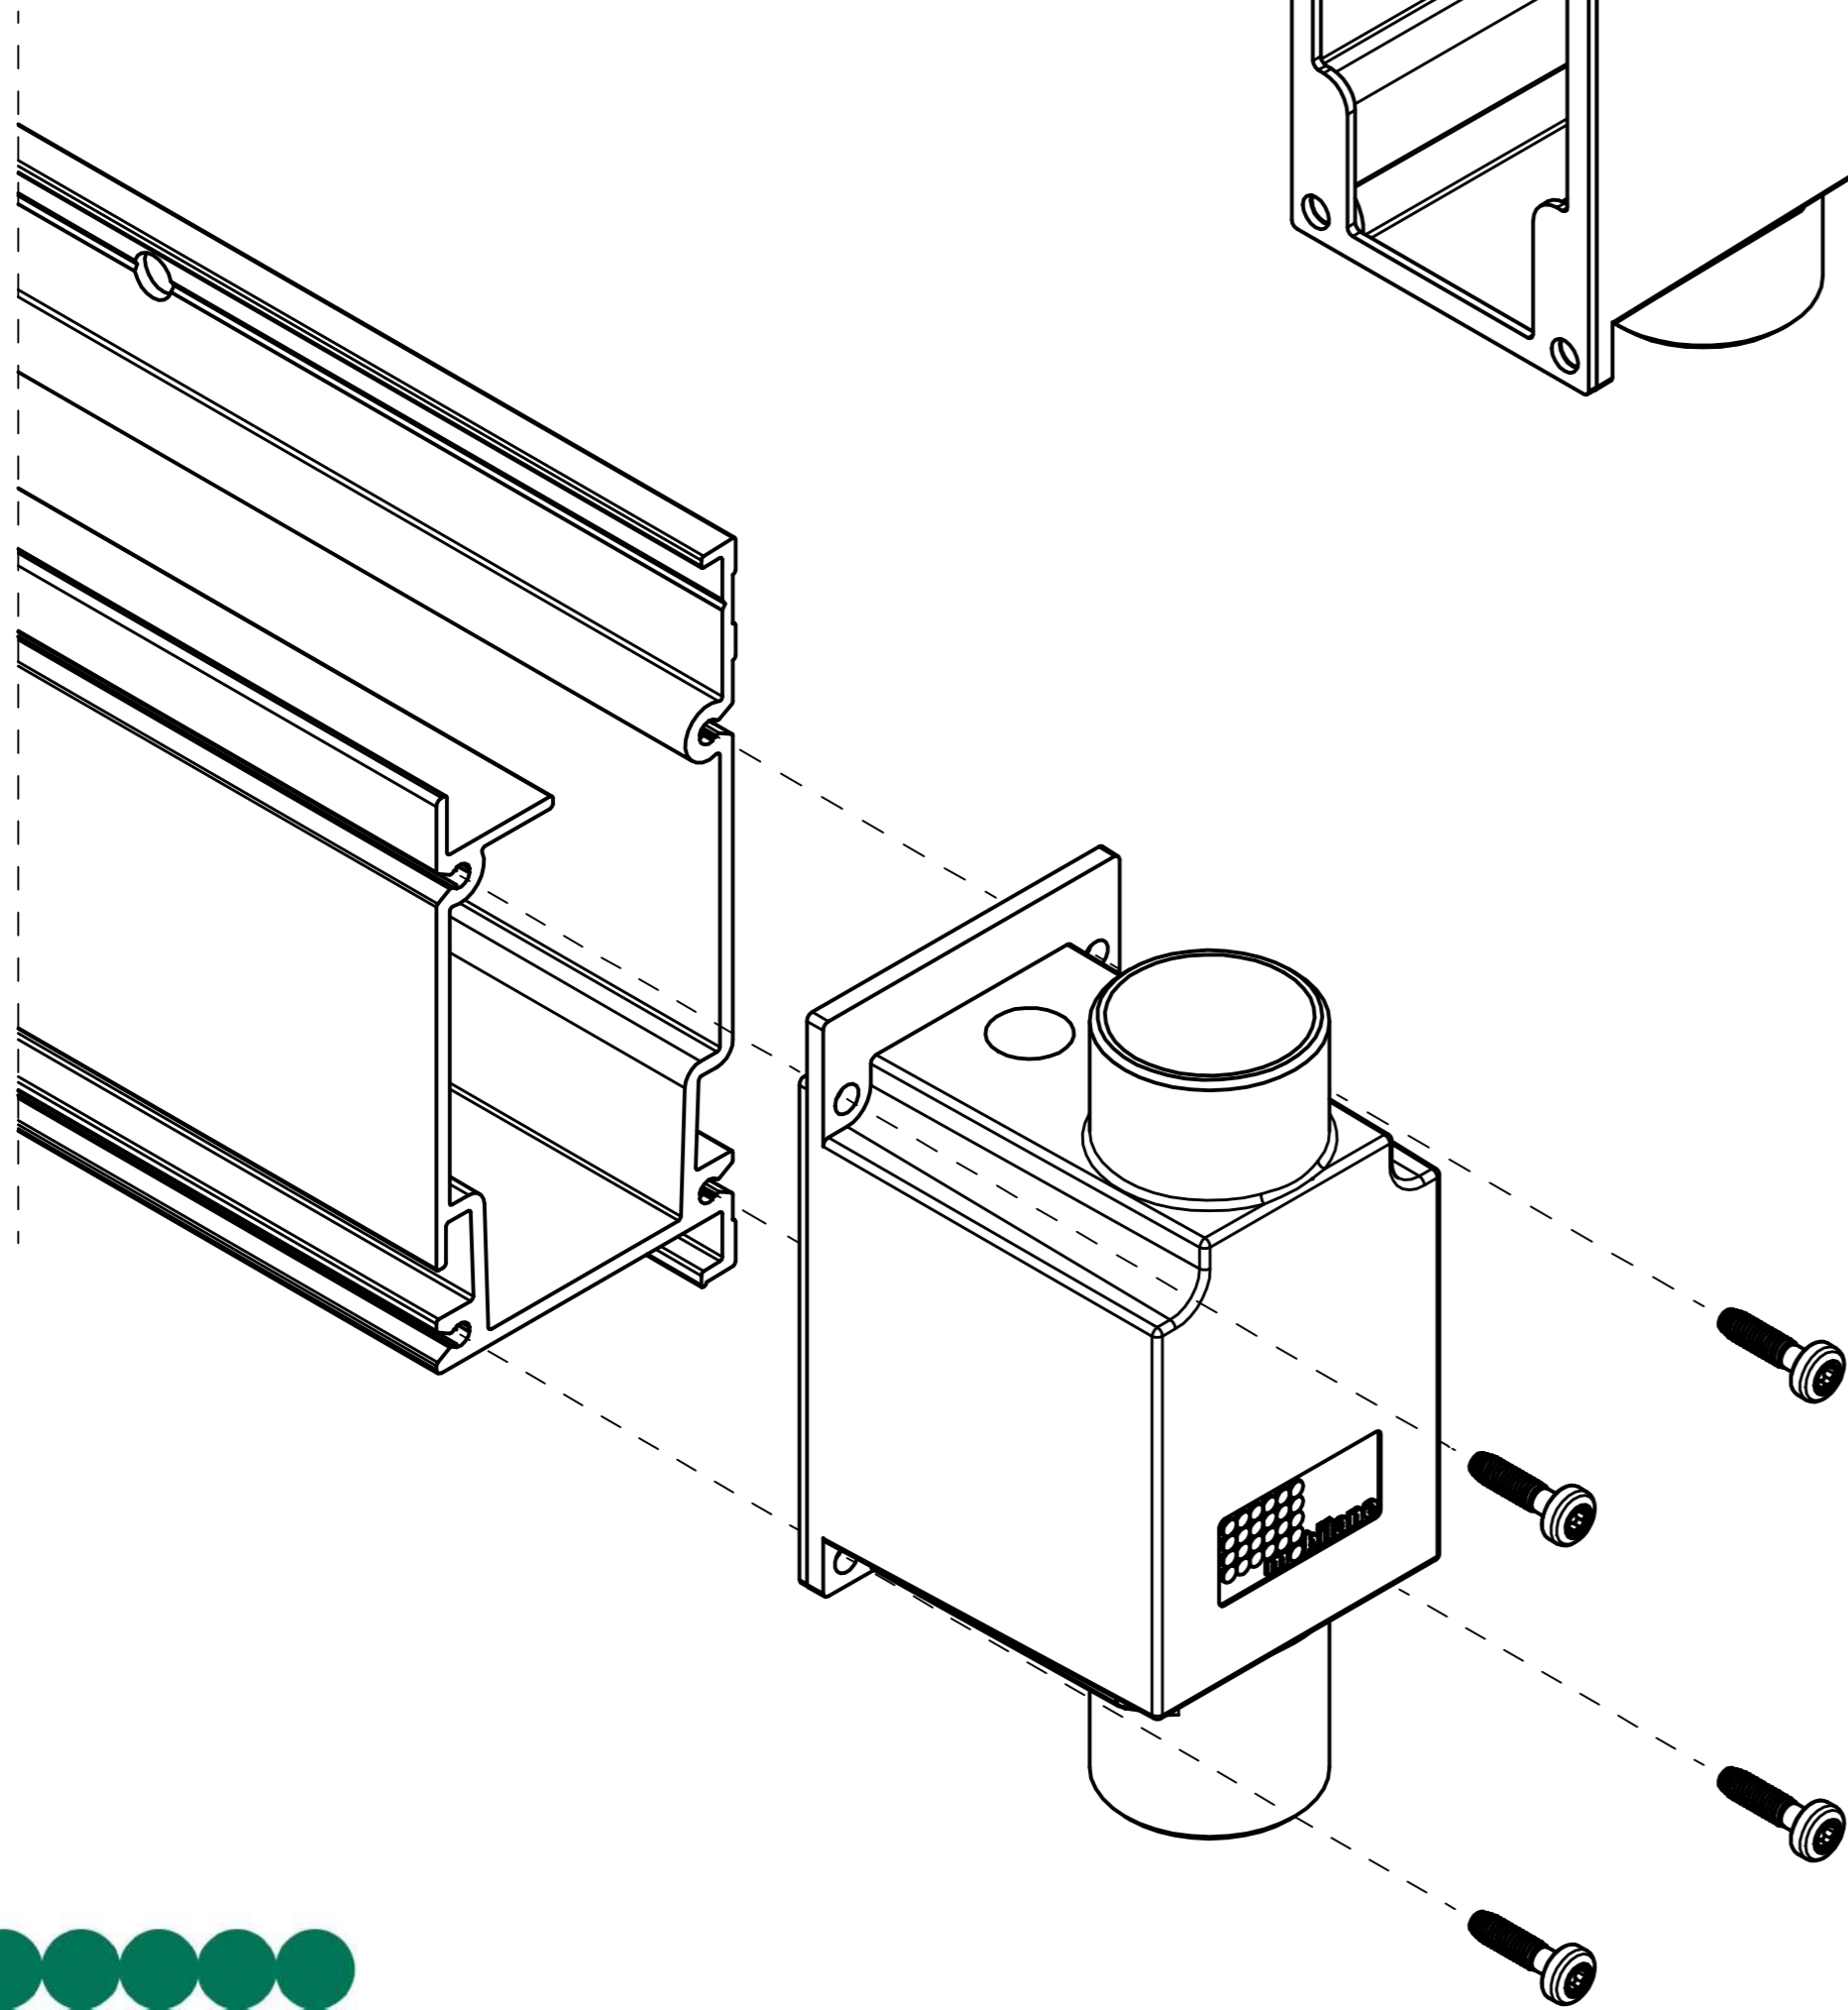

LivePanel Installation Manual
with Frame, see page 1-23.

LivePanel Installation Manual
without Frame, see page 1-14.

T15

PZ2

SDS 8 mm [5/16"]

WIDEA
250x30x80T
300x30x100T

SOCKET 7 mm [1/4"]

12 mm [1/2"]

1

WIDEA
250x30x80T
300x30x100T

2

CHECK SEAL!

3

1,8 Nm

T15

4 (ONLY FOR AUTOMATIC IRRIGATION SYSTEM)

5

CHECK SEAL!

6

T15

1,8 Nm

7 When LivePanel is being installed outdoor, at a height above 10 meters [33 ft] from groundlevel, please contact Mobilane.

FOR DRILL PATTERN
SEE PROJECT DRAWING

8