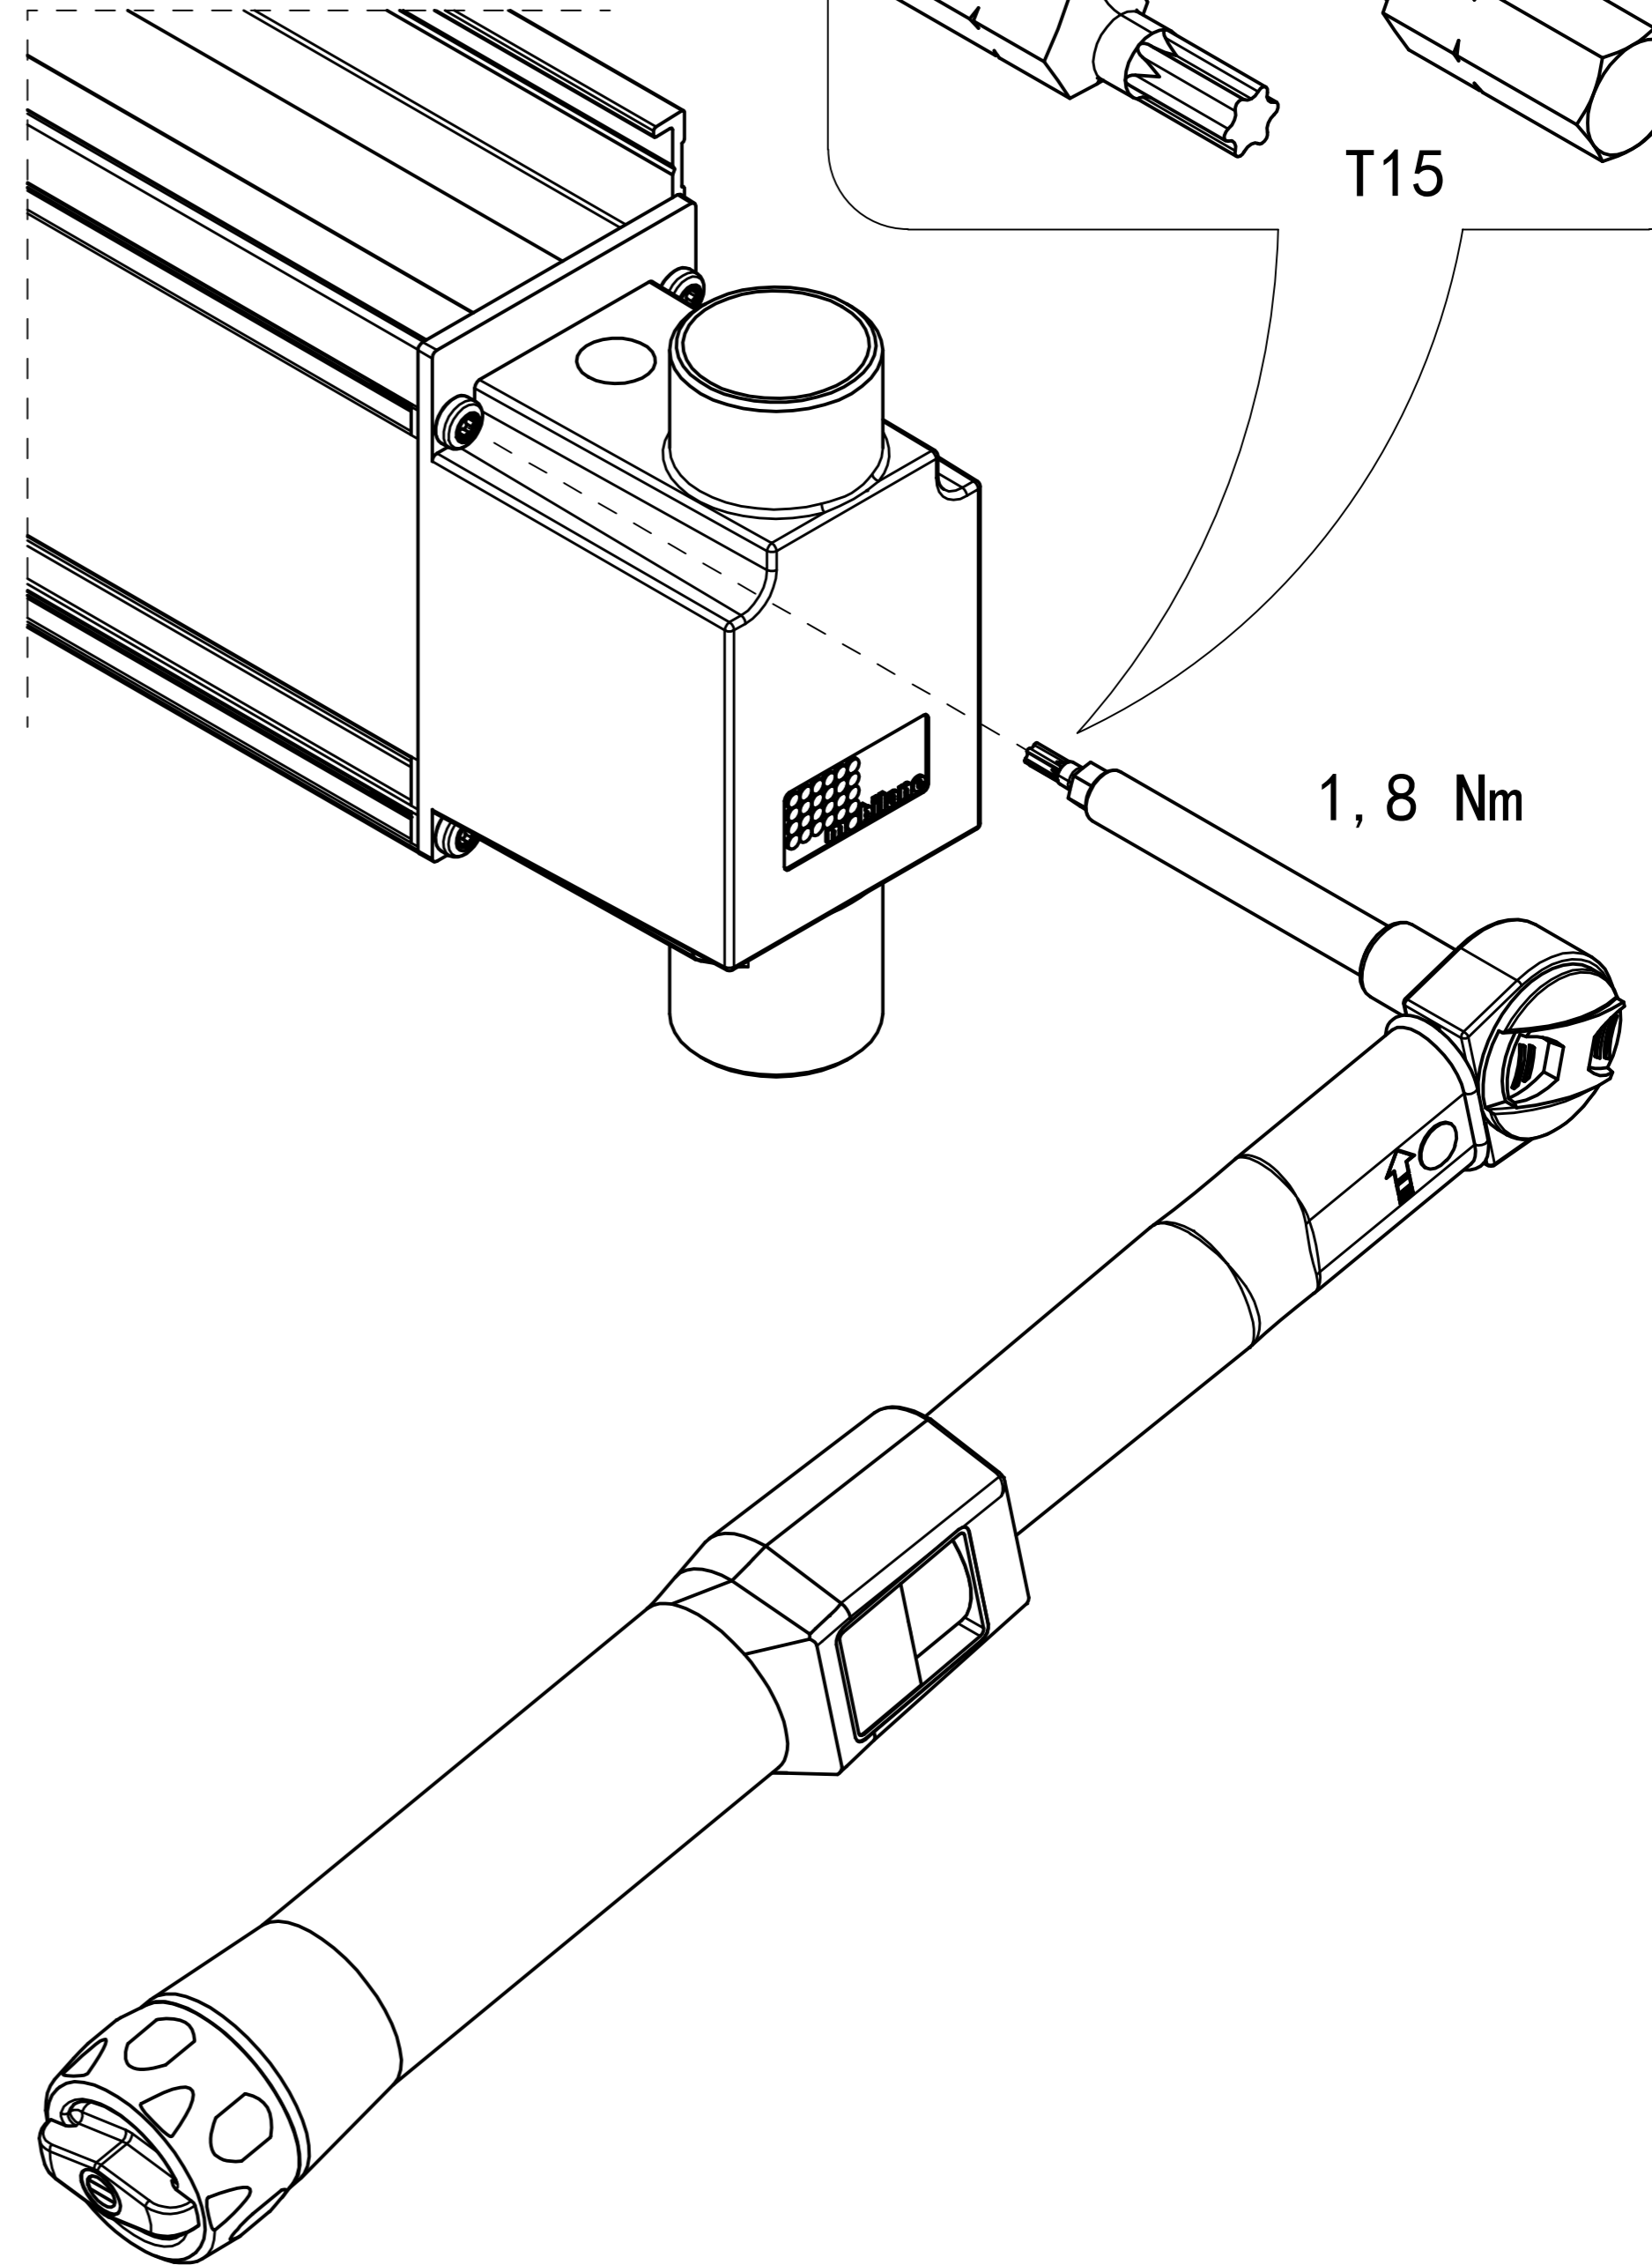

5

CHECK SEAL!

6

T15

1,8 Nm

7 When LivePanel is being installed outdoor, at a height above 10 meters [33 ft] from groundlevel, please contact Mobilane.

FOR DRILL PATTERN
SEE PROJECT DRAWING

8