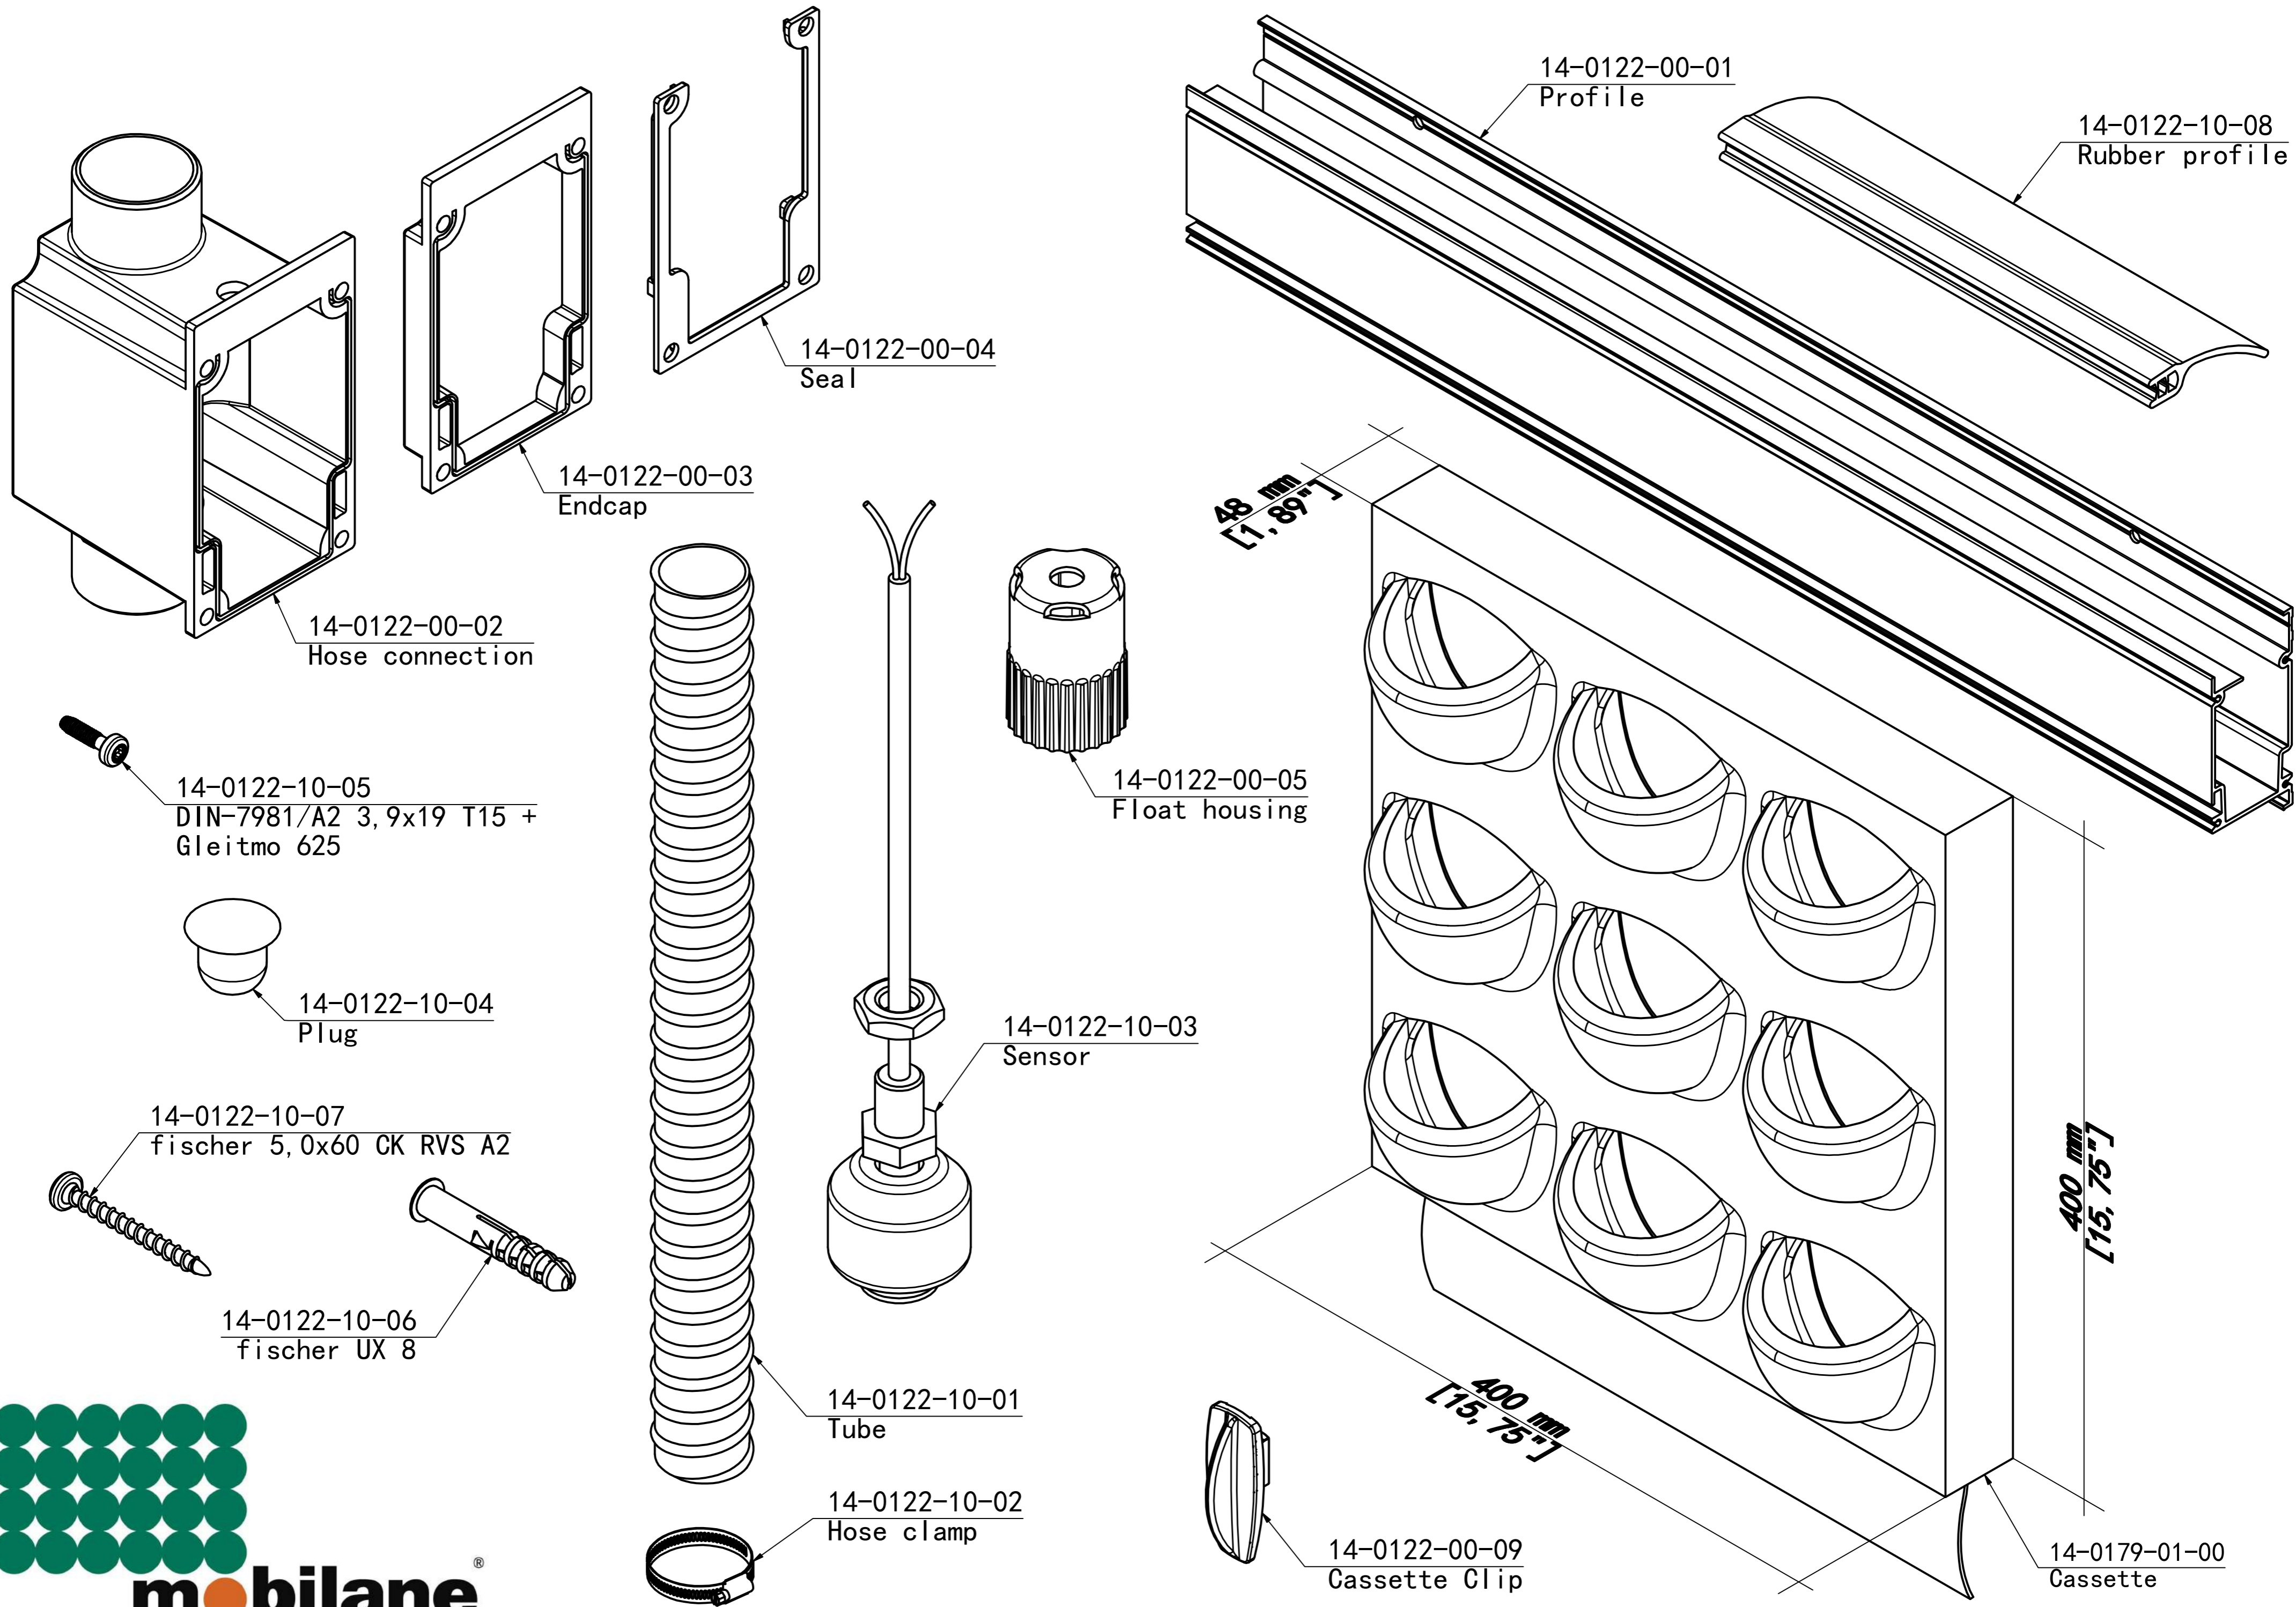

LivePanel Installation Manual
with Frame, see page 1-23.

LivePanel Installation Manual
without Frame, see page 1-14.

T15

PZ2

SDS 8 mm [5/16"]

WIDEA
250x30x80T
300x30x100T

SOCKET 7 mm [1/4"]

12 mm [1/2"]

1

WIDEA
250x30x80T
300x30x100T

2

CHECK SEAL!

3

1,8 Nm

T15

4 (ONLY FOR AUTOMATIC IRRIGATION SYSTEM)

5

CHECK SEAL!

6

T15

1,8 Nm

7 When LivePanel is being installed outdoor, at a height above 10 meters [33 ft] from groundlevel, please contact Mobilane.

FOR DRILL PATTERN
SEE PROJECT DRAWING

8

13B

Optional: Vertical cassette parting options.

SDS 8 mm [5/16"]

HSS 3,5 mm [9/64"]

PZ2

T15

WIDEA
250x30x80T
300x30x100T

1