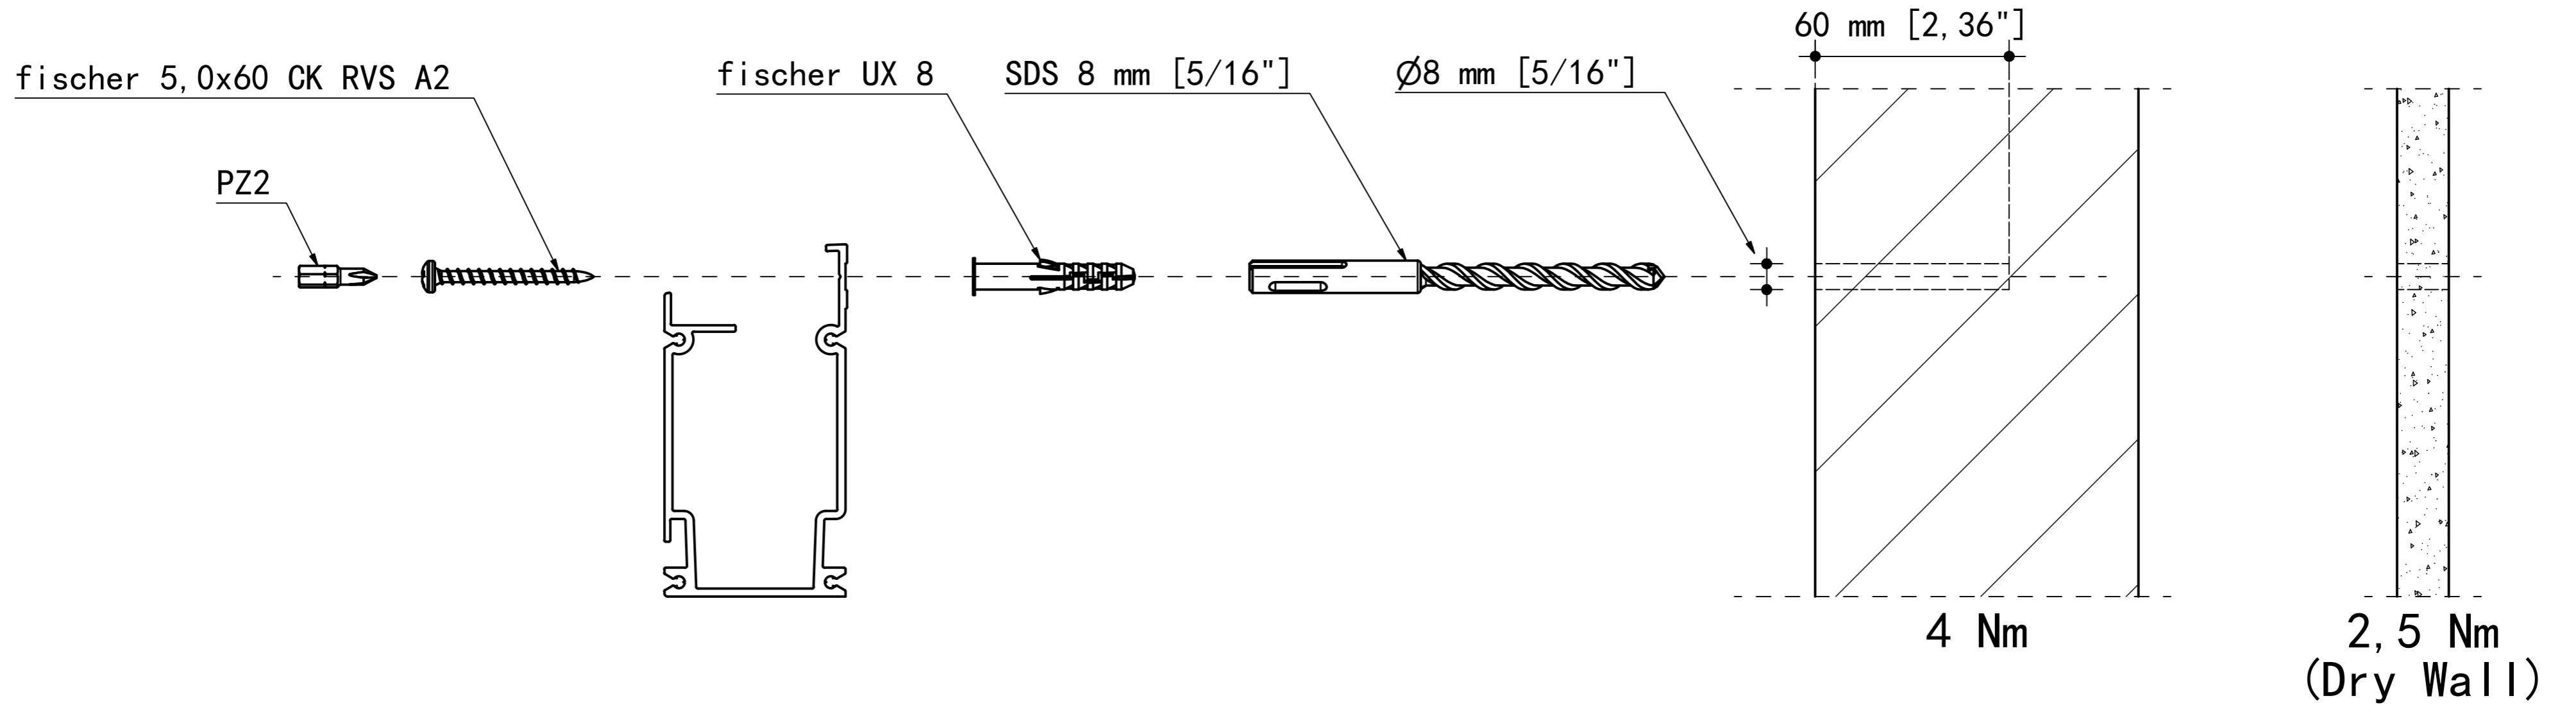

5

CHECK SEAL!

6

T15

1,8 Nm

7 When LivePanel is being installed outdoor, at a height above 10 meters [33 ft] from groundlevel, please contact Mobilane.

FOR DRILL PATTERN
SEE PROJECT DRAWING

8