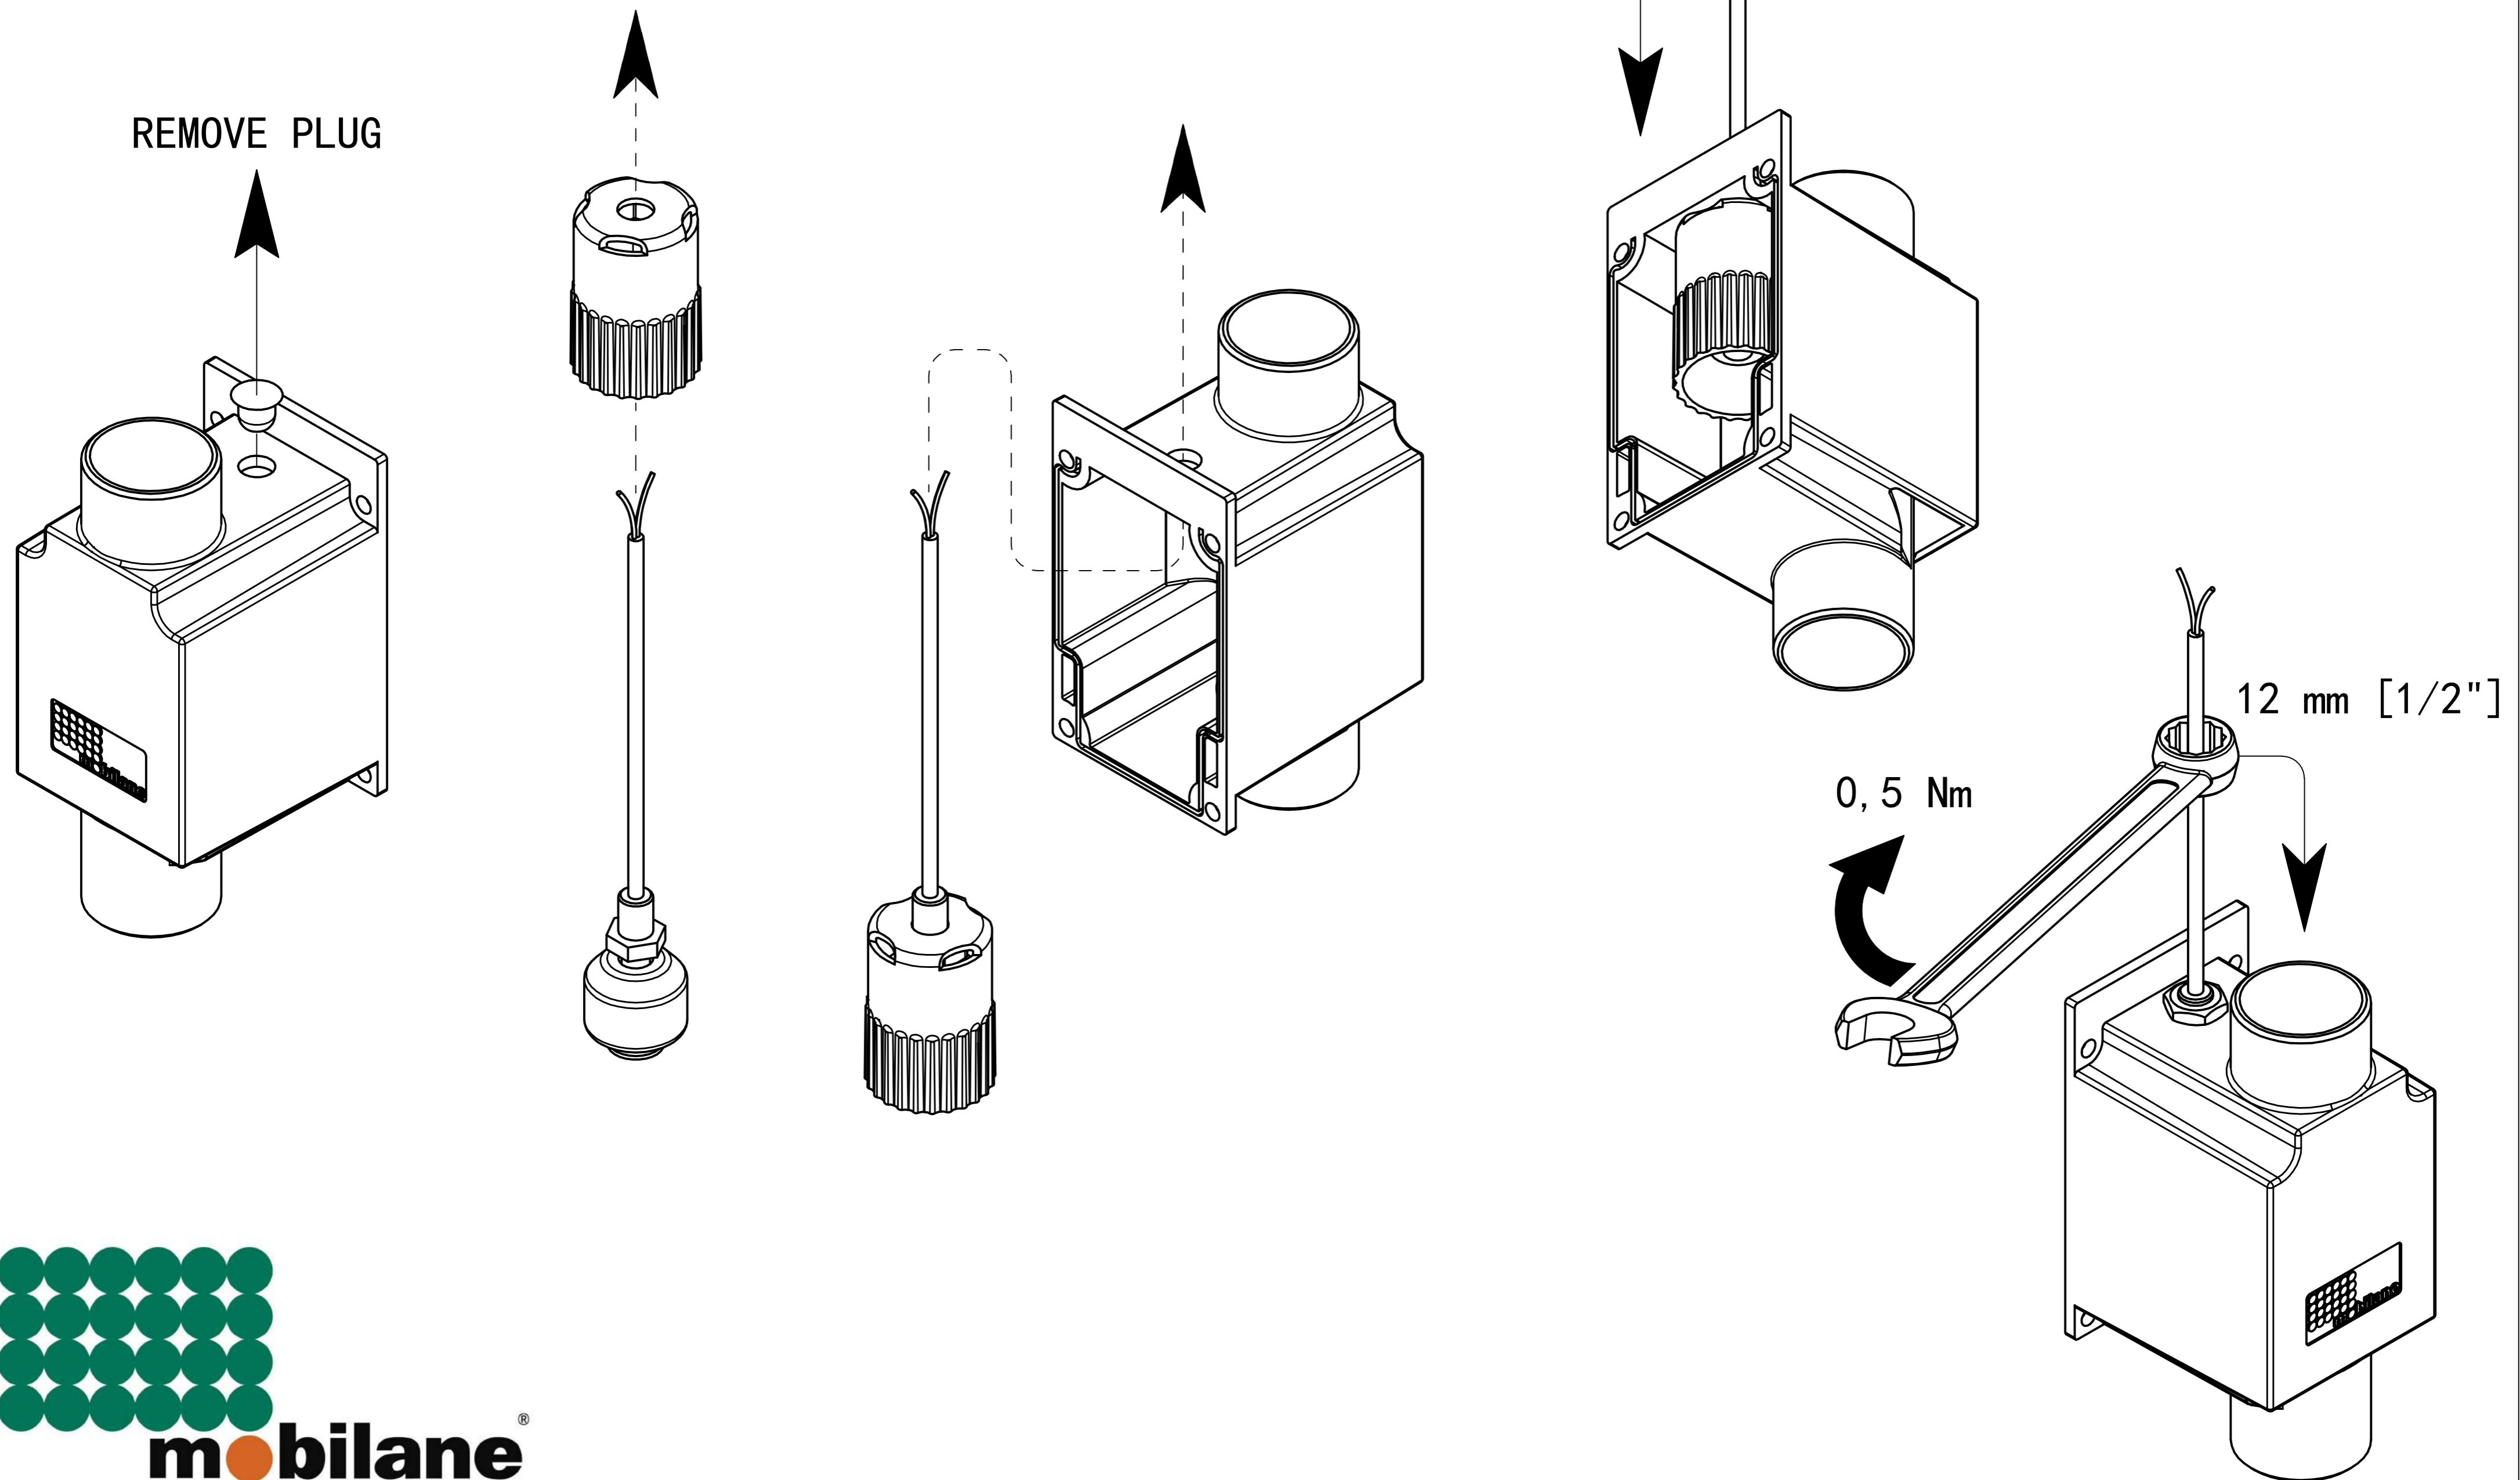

LivePanel Installation Manual
with Frame, see page 1-23.

LivePanel Installation Manual
without Frame, see page 1-14.

T15

PZ2

SDS 8 mm [5/16"]

WIDEA
250x30x80T
300x30x100T

SOCKET 7 mm [1/4"]

12 mm [1/2"]

1

WIDEA
250x30x80T
300x30x100T

2

CHECK SEAL!

3

1,8 Nm

T15

4 (ONLY FOR AUTOMATIC IRRIGATION SYSTEM)

5

CHECK SEAL!

6

T15

1,8 Nm

7 When LivePanel is being installed outdoor, at a height above 10 meters [33 ft] from groundlevel, please contact Mobilane.

FOR DRILL PATTERN
SEE PROJECT DRAWING

8