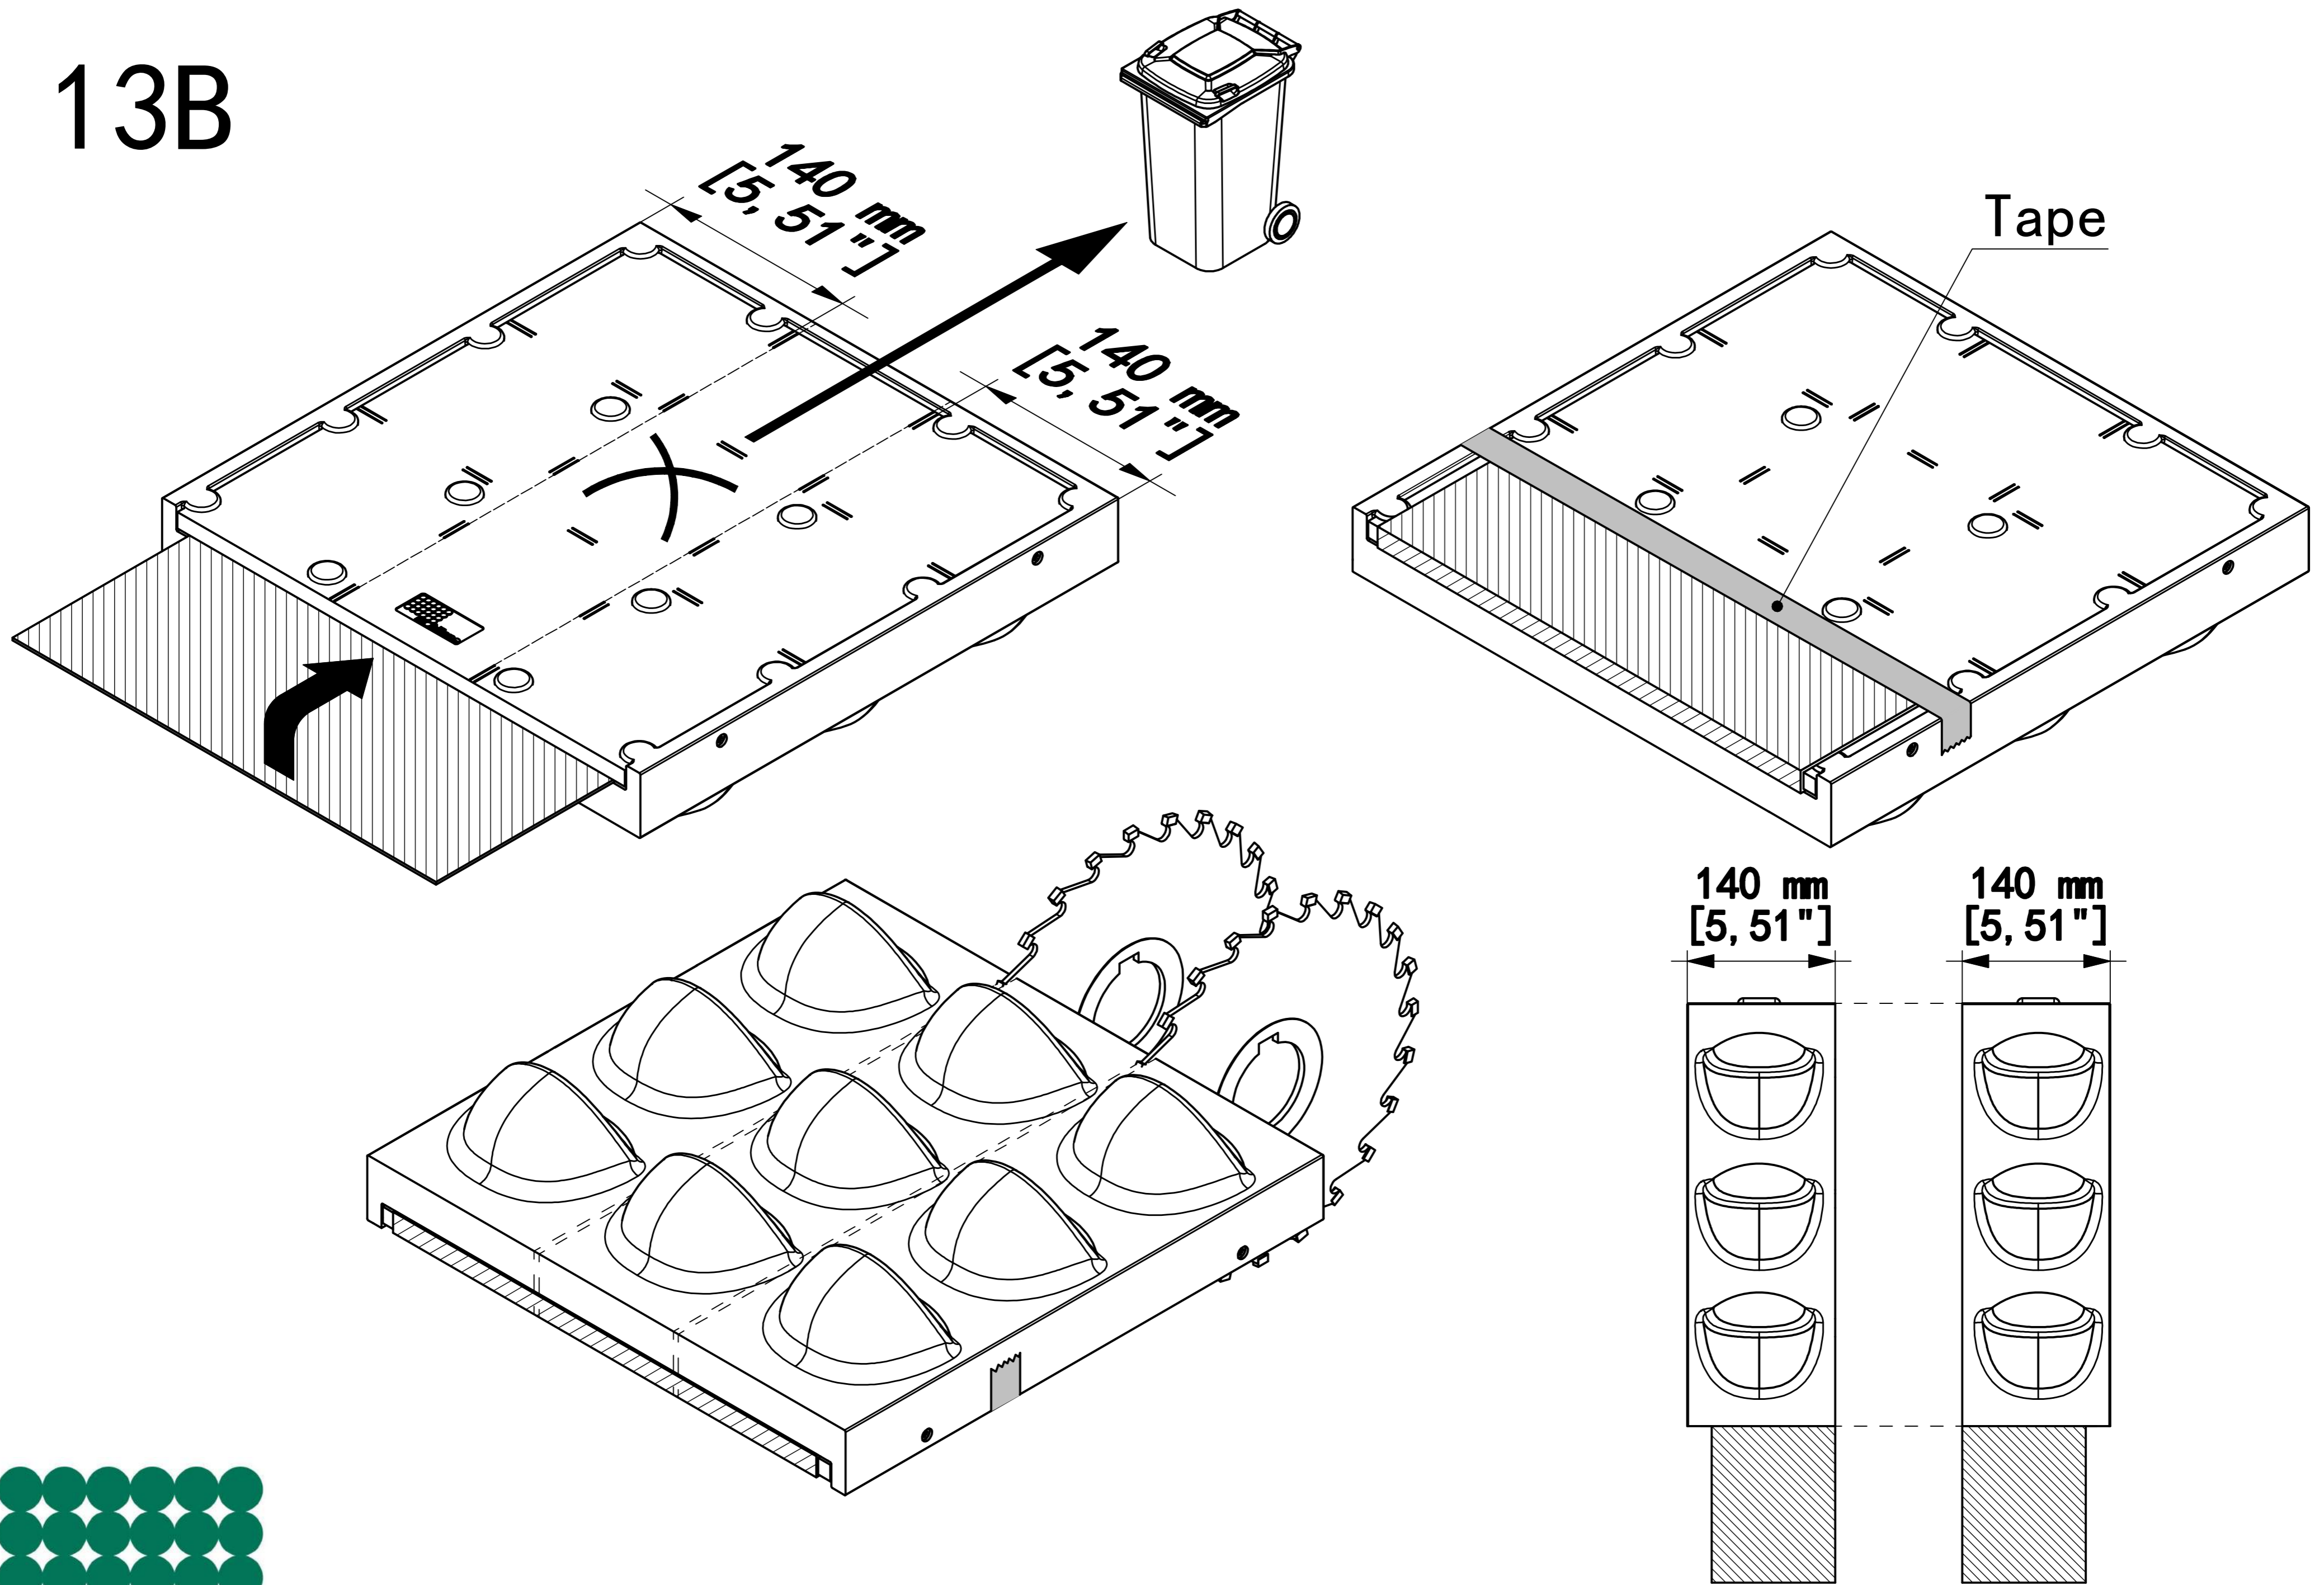

5

CHECK SEAL!

6

T15

1,8 Nm

7 When LivePanel is being installed outdoor, at a height above 10 meters [33 ft] from groundlevel, please contact Mobilane.

FOR DRILL PATTERN
SEE PROJECT DRAWING

8

13B

Optional: Vertical cassette parting options.

SDS 8 mm [5/16"]

HSS 3,5 mm [9/64"]

PZ2

T15

WIDEA
250x30x80T
300x30x100T

1