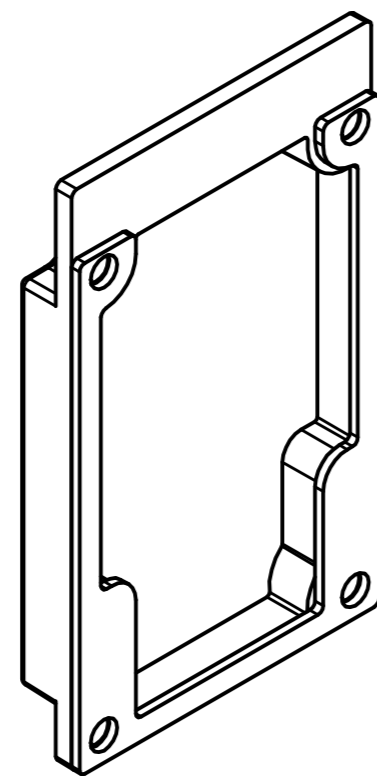

LivePanel Installation Manual
with Frame, see page 1-23.

LivePanel Installation Manual
without Frame, see page 1-14.

T15

PZ2

SDS 8 mm [5/16"]

WIDEA
250x30x80T
300x30x100T

SOCKET 7 mm [1/4"]

12 mm [1/2"]

1

WIDEA
250x30x80T
300x30x100T

2

CHECK SEAL!

3

1,8 Nm

T15

4 (ONLY FOR AUTOMATIC IRRIGATION SYSTEM)