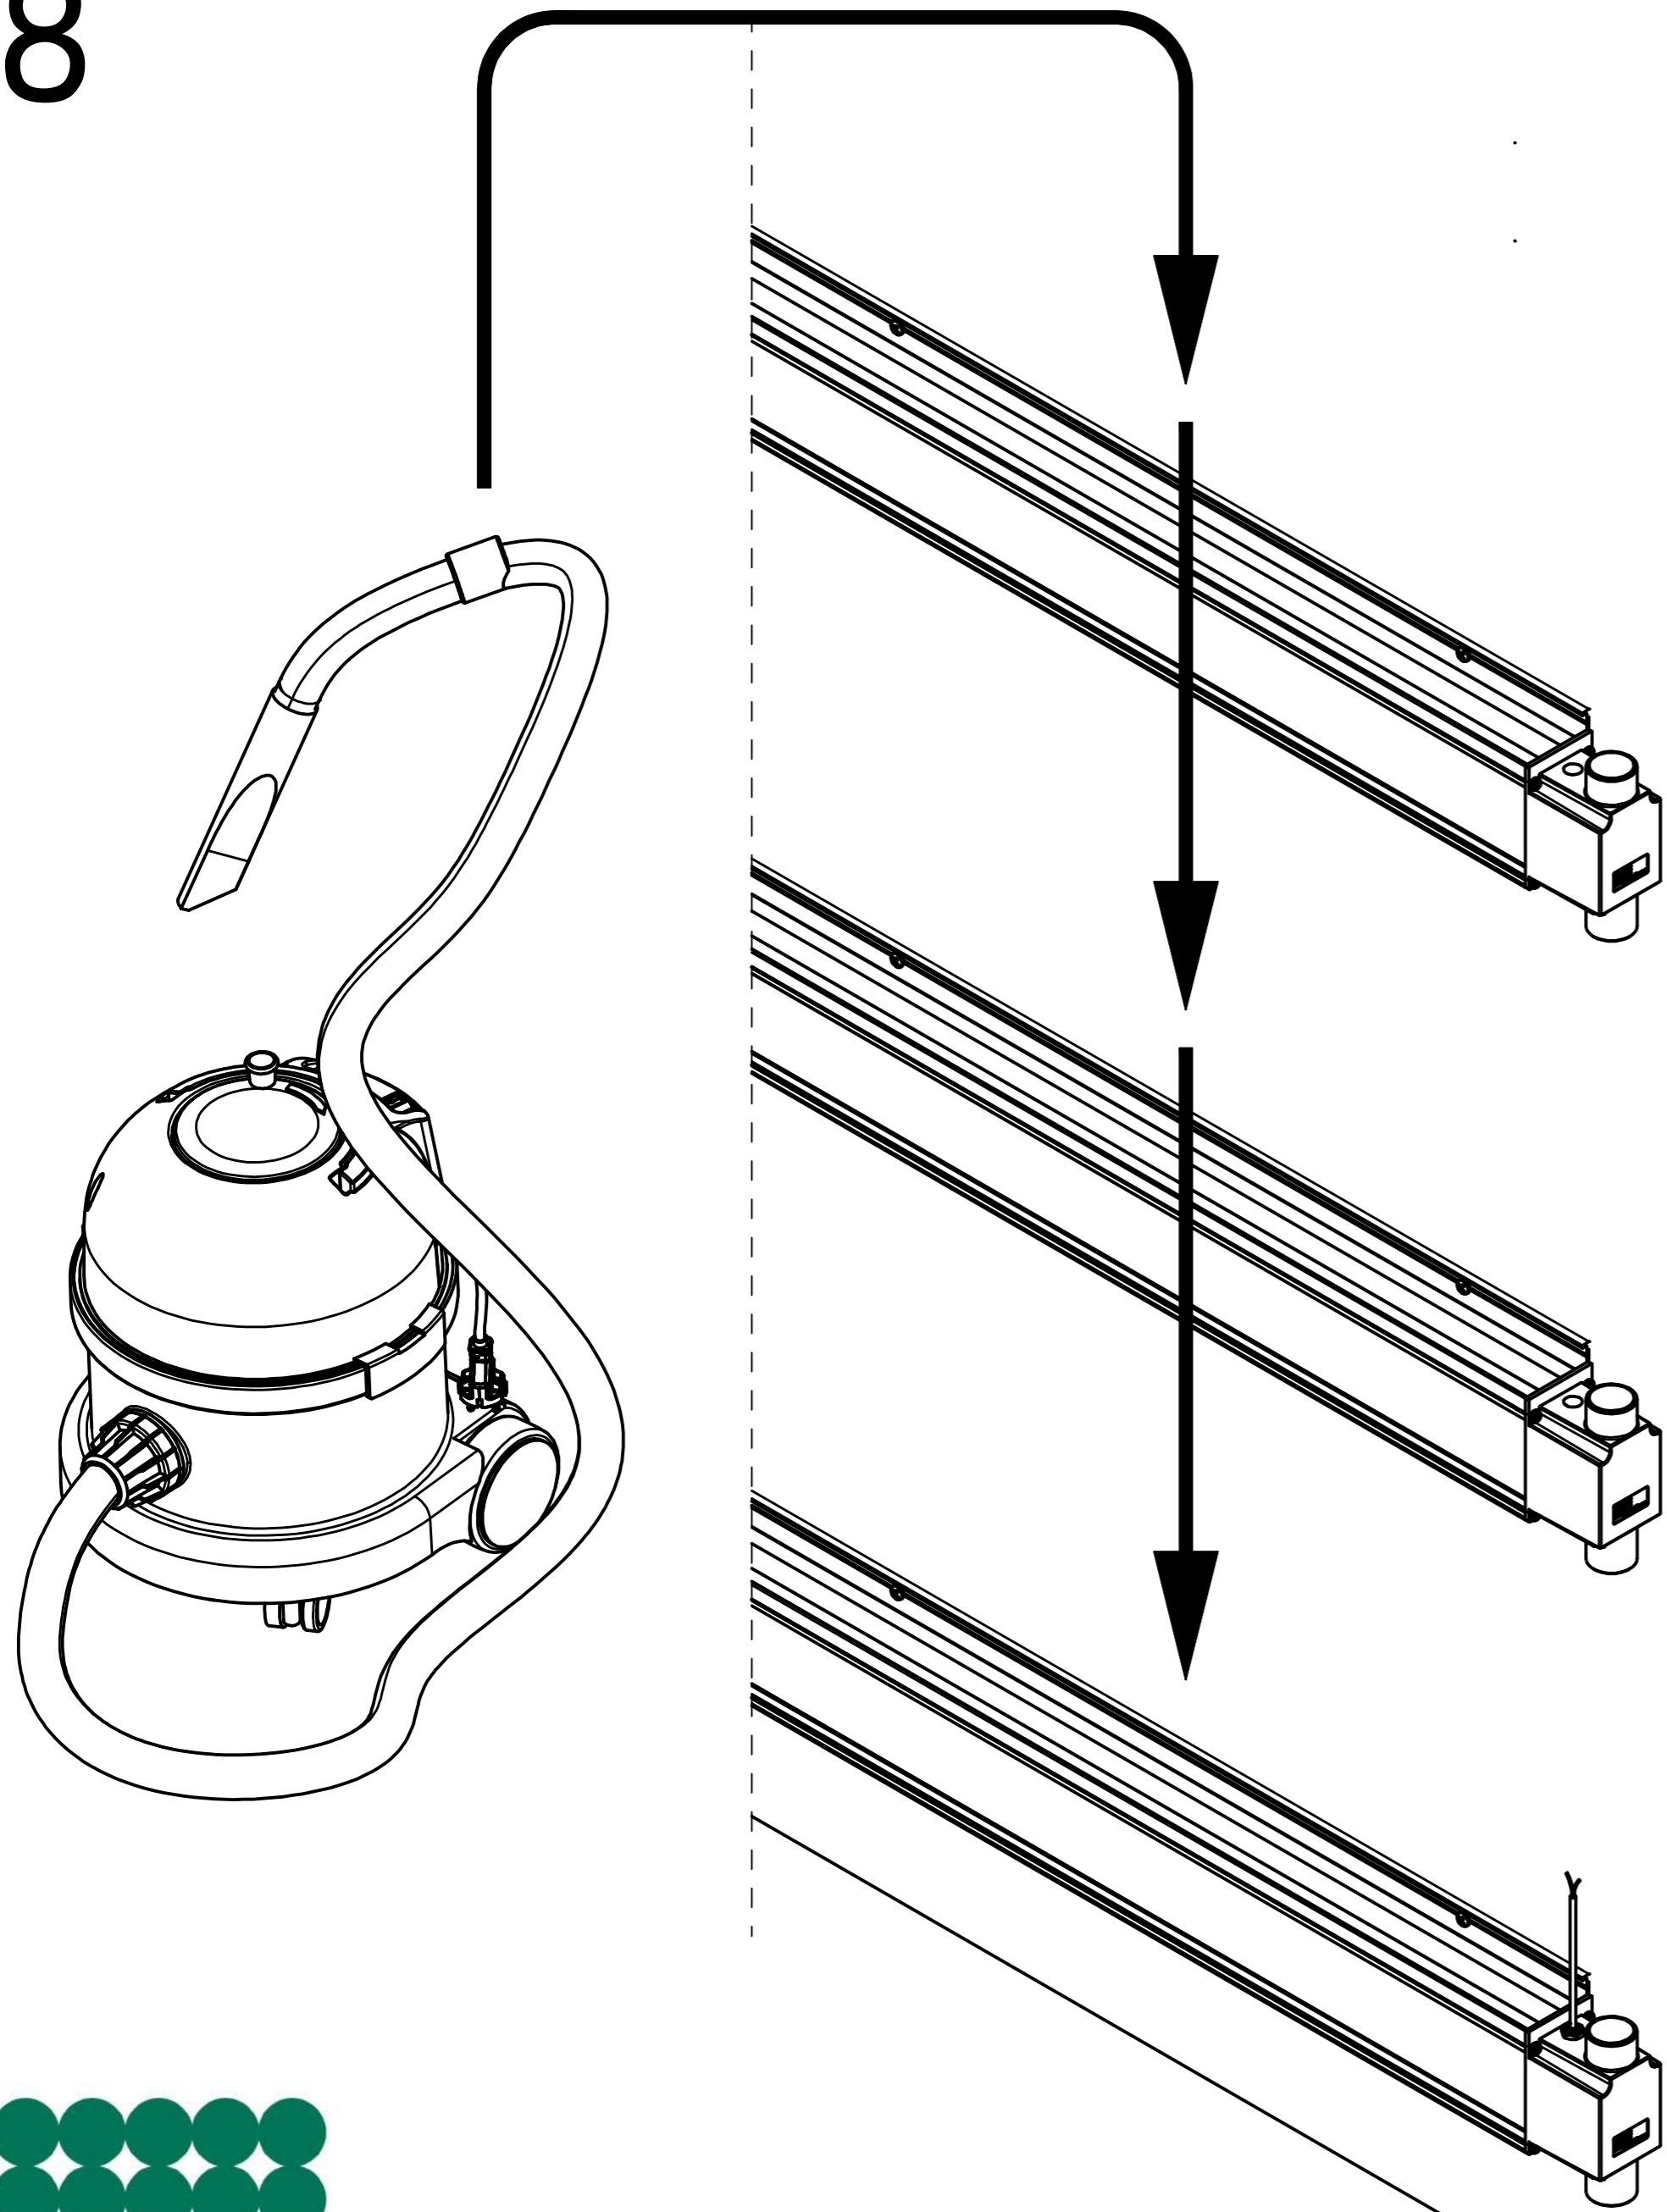

5

CHECK SEAL!

6

T15

1,8 Nm

7 When LivePanel is being installed outdoor, at a height above 10 meters [33 ft] from groundlevel, please contact Mobilane.

FOR DRILL PATTERN
SEE PROJECT DRAWING

8