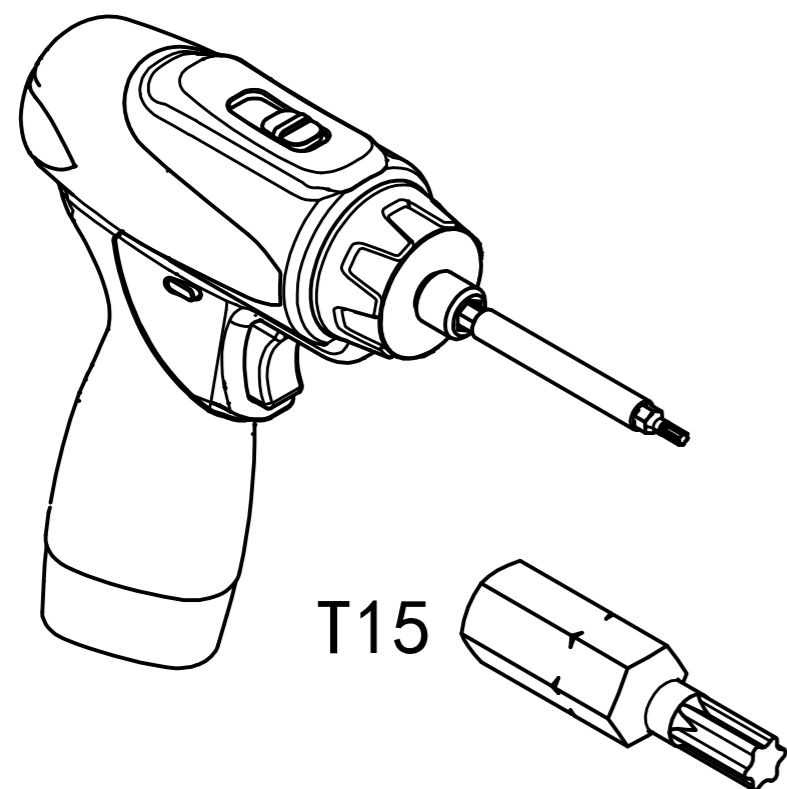

LivePanel Installation Manual
with Frame, see page 1-23.

LivePanel Installation Manual
without Frame, see page 1-14.

T15

PZ2

SDS 8 mm [5/16"]

WIDEA
250x30x80T
300x30x100T

SOCKET 7 mm [1/4"]

12 mm [1/2"]

1

WIDEA
250x30x80T
300x30x100T

2

CHECK SEAL!

3

1,8 Nm

T15

4 (ONLY FOR AUTOMATIC IRRIGATION SYSTEM)