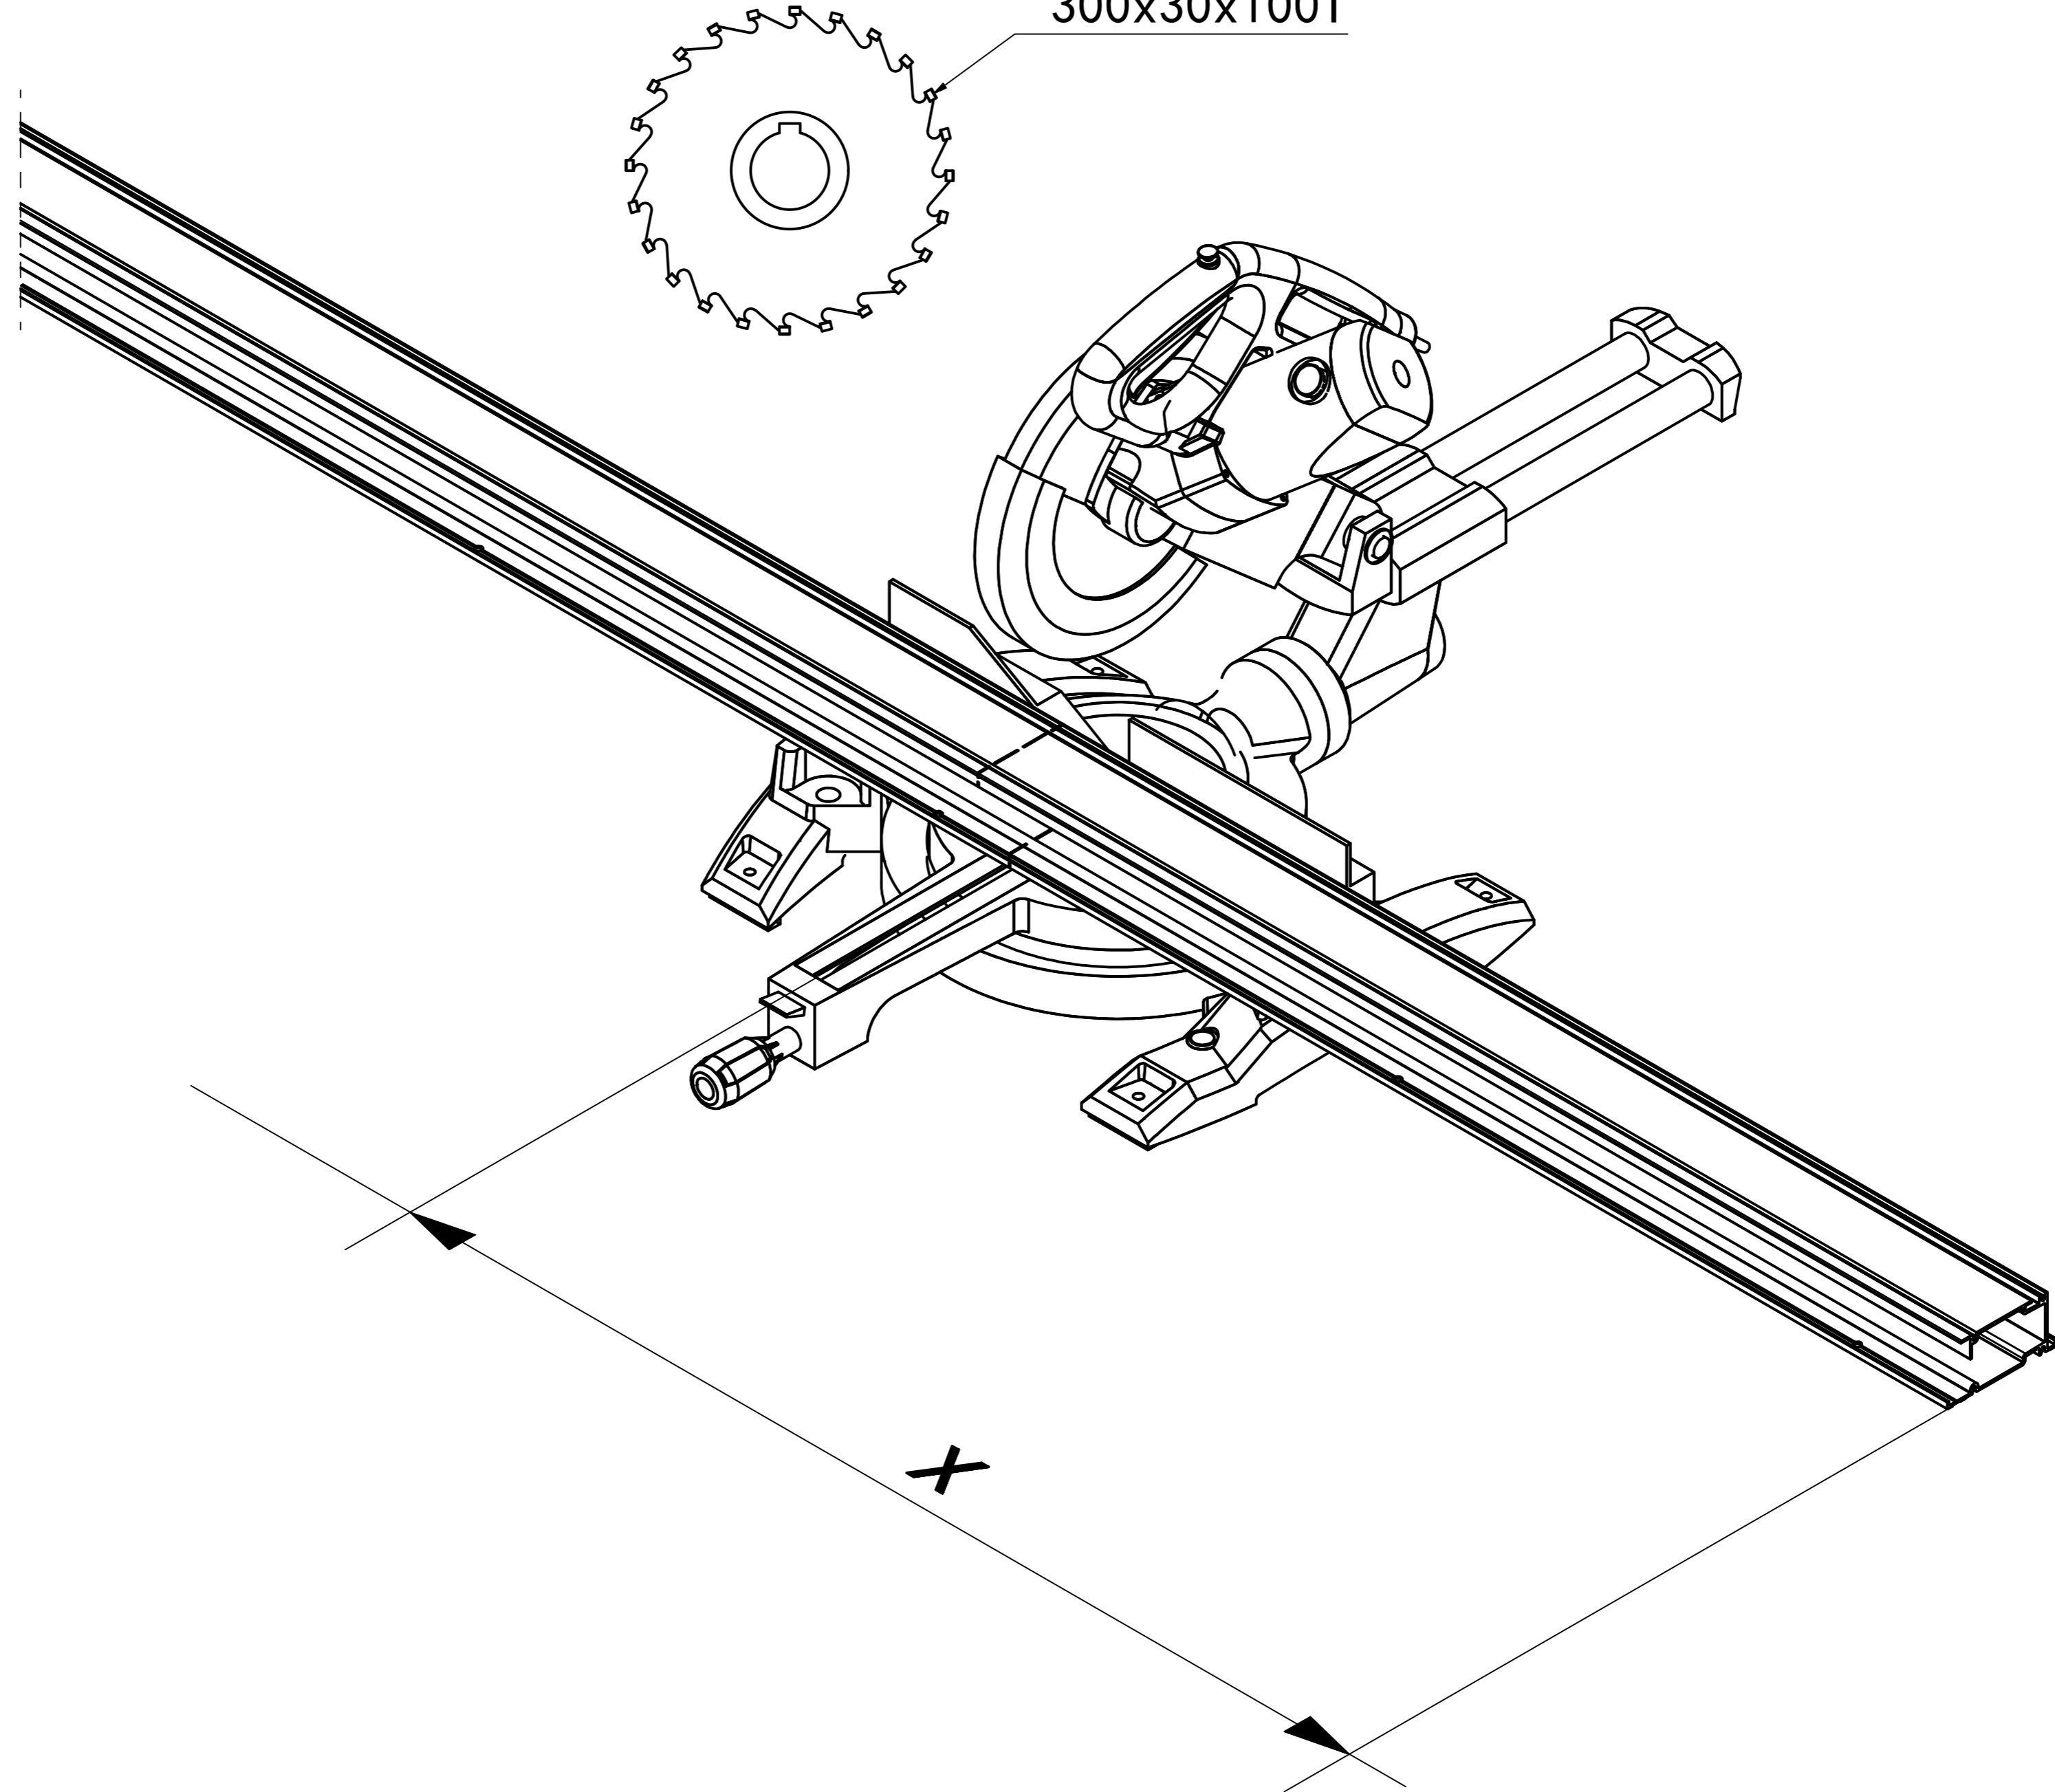

LivePanel Installation Manual
with Frame, see page 1-23.

LivePanel Installation Manual
without Frame, see page 1-14.

T15

PZ2

SDS 8 mm [5/16"]

WIDEA
250x30x80T
300x30x100T

SOCKET 7 mm [1/4"]

12 mm [1/2"]

1

WIDEA
250x30x80T
300x30x100T

2

CHECK SEAL!

3

1,8 Nm

T15

4 (ONLY FOR AUTOMATIC IRRIGATION SYSTEM)

5

CHECK SEAL!

6

T15

1,8 Nm

7 When LivePanel is being installed outdoor, at a height above 10 meters [33 ft] from groundlevel, please contact Mobilane.

FOR DRILL PATTERN
SEE PROJECT DRAWING

8