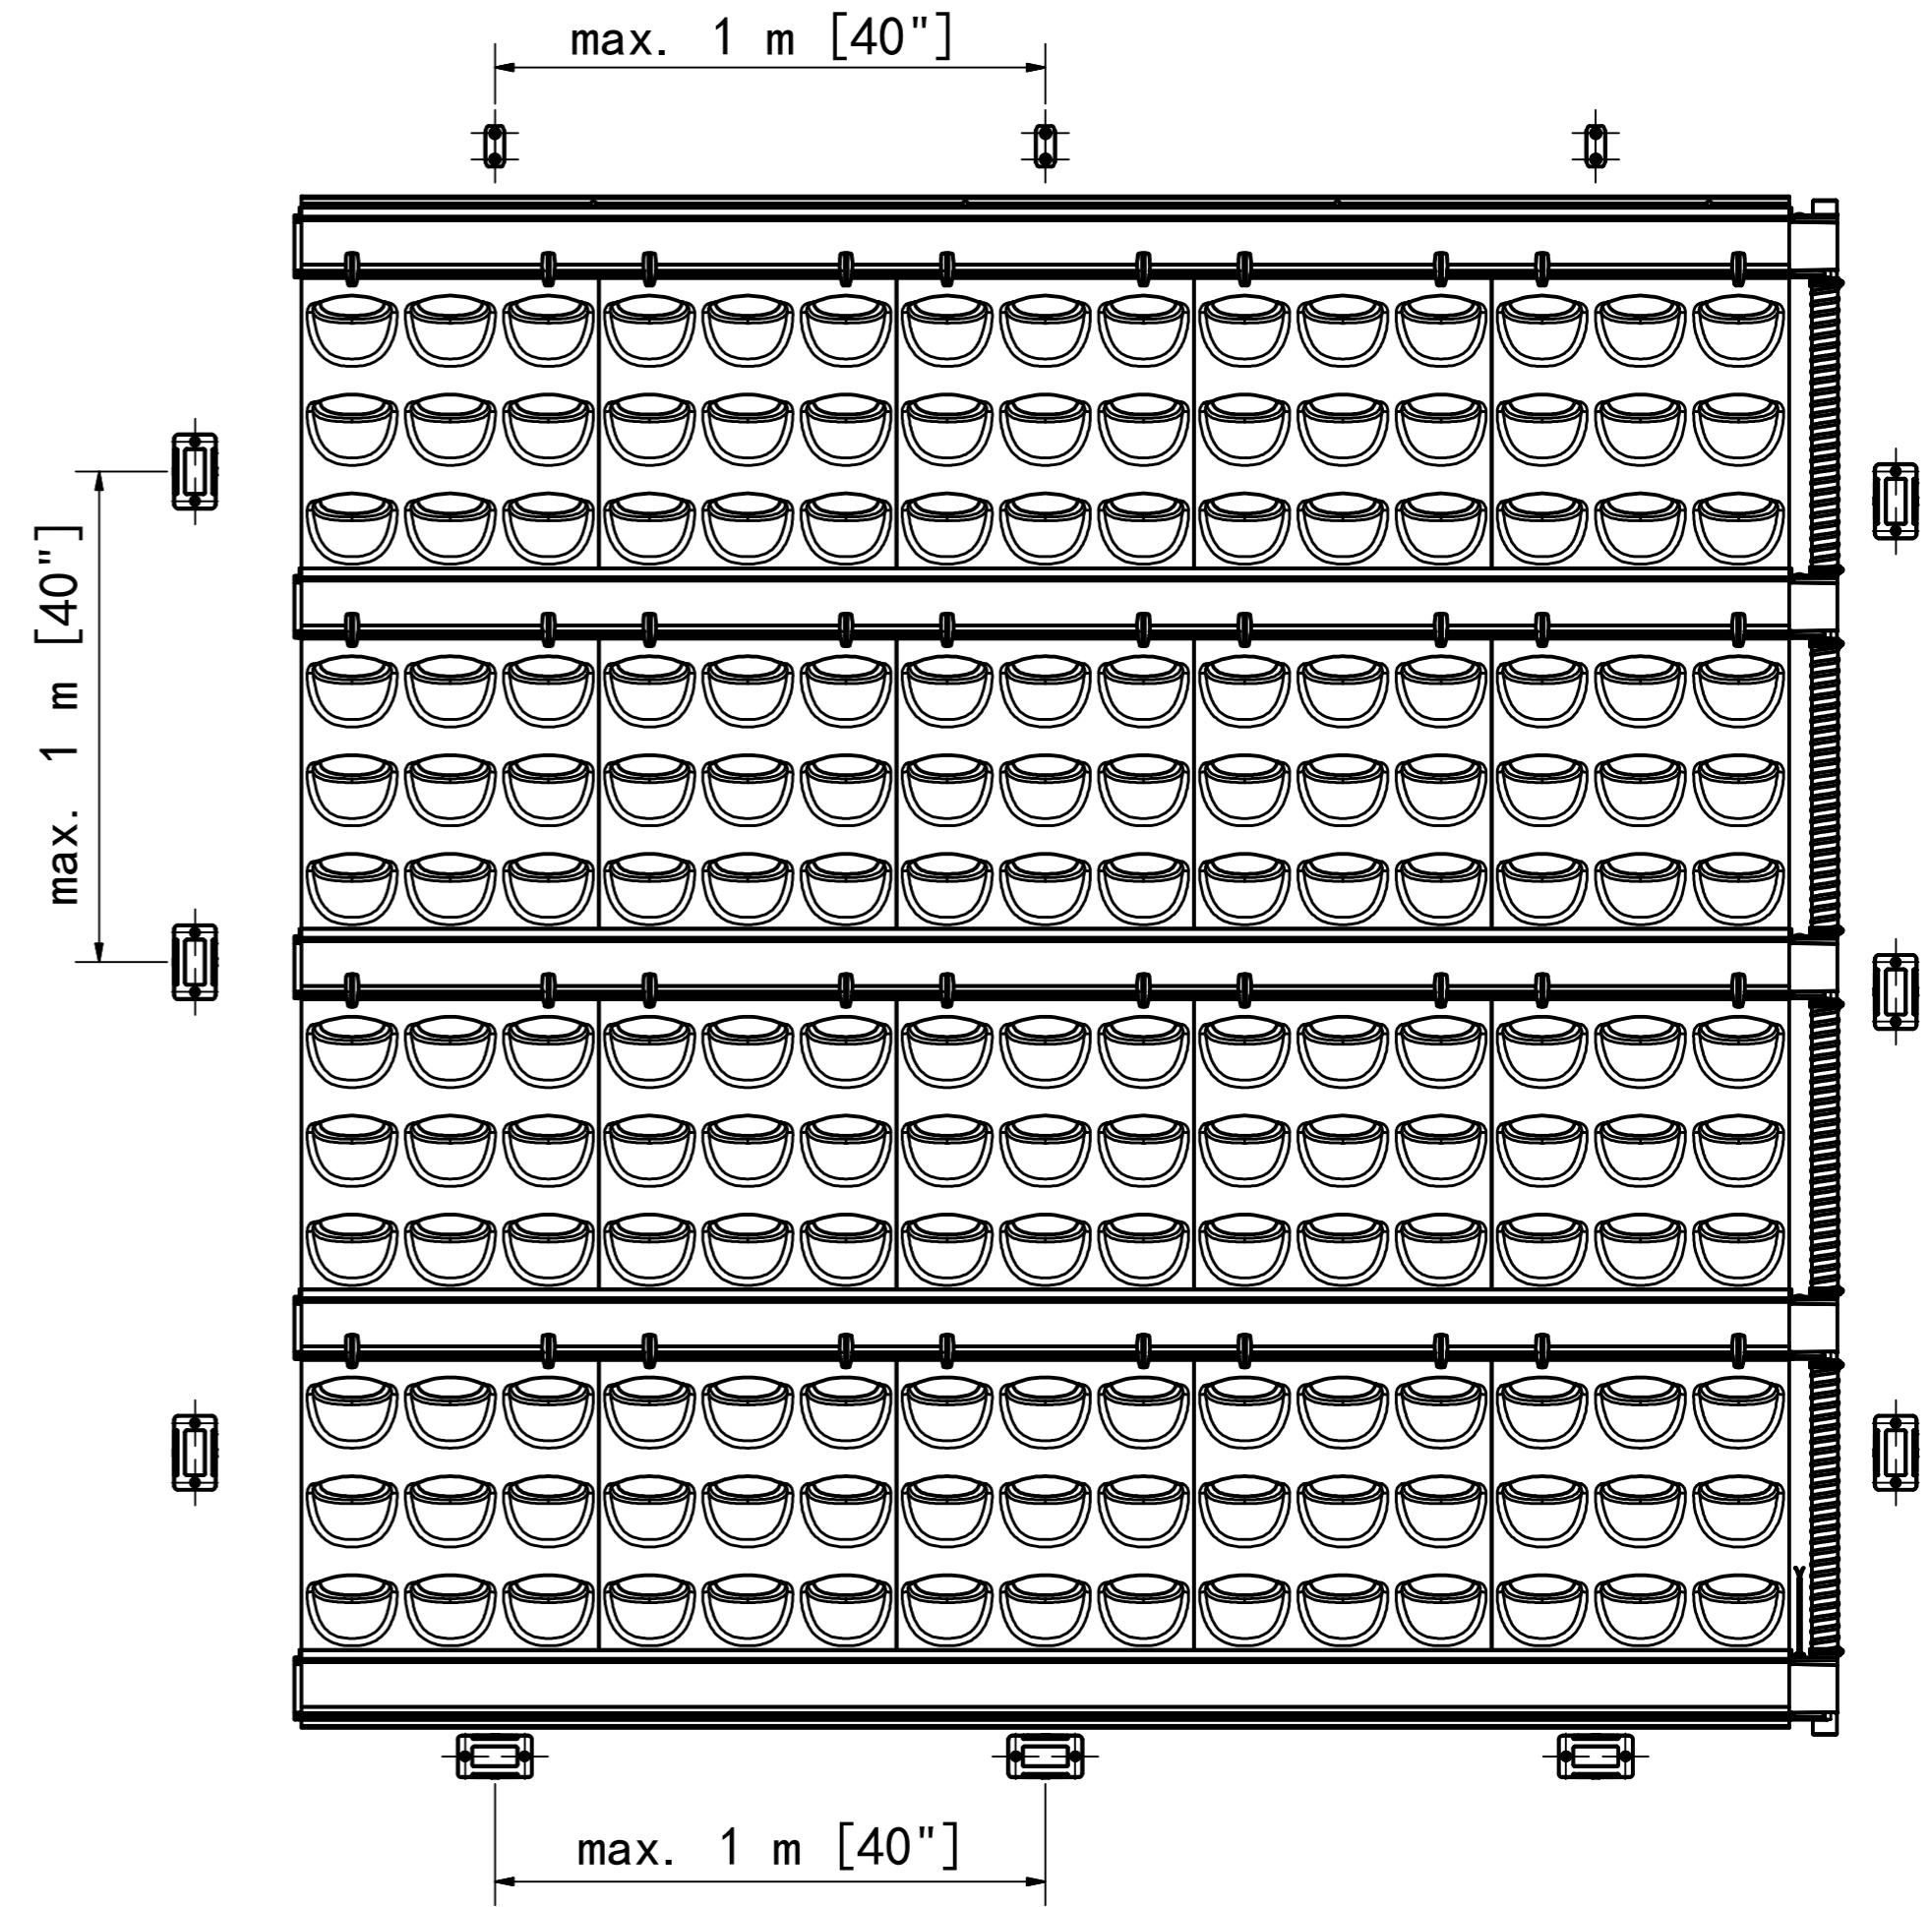

3

fischer 5,0x60 CK RVS A2

fischer UX 8

SDS 8 mm [5/16"]

Ø8 mm [5/16"]

PZ2

or

FOR DRILL PATTERN
SEE PROJECT DRAWING

60 mm [2,36"]