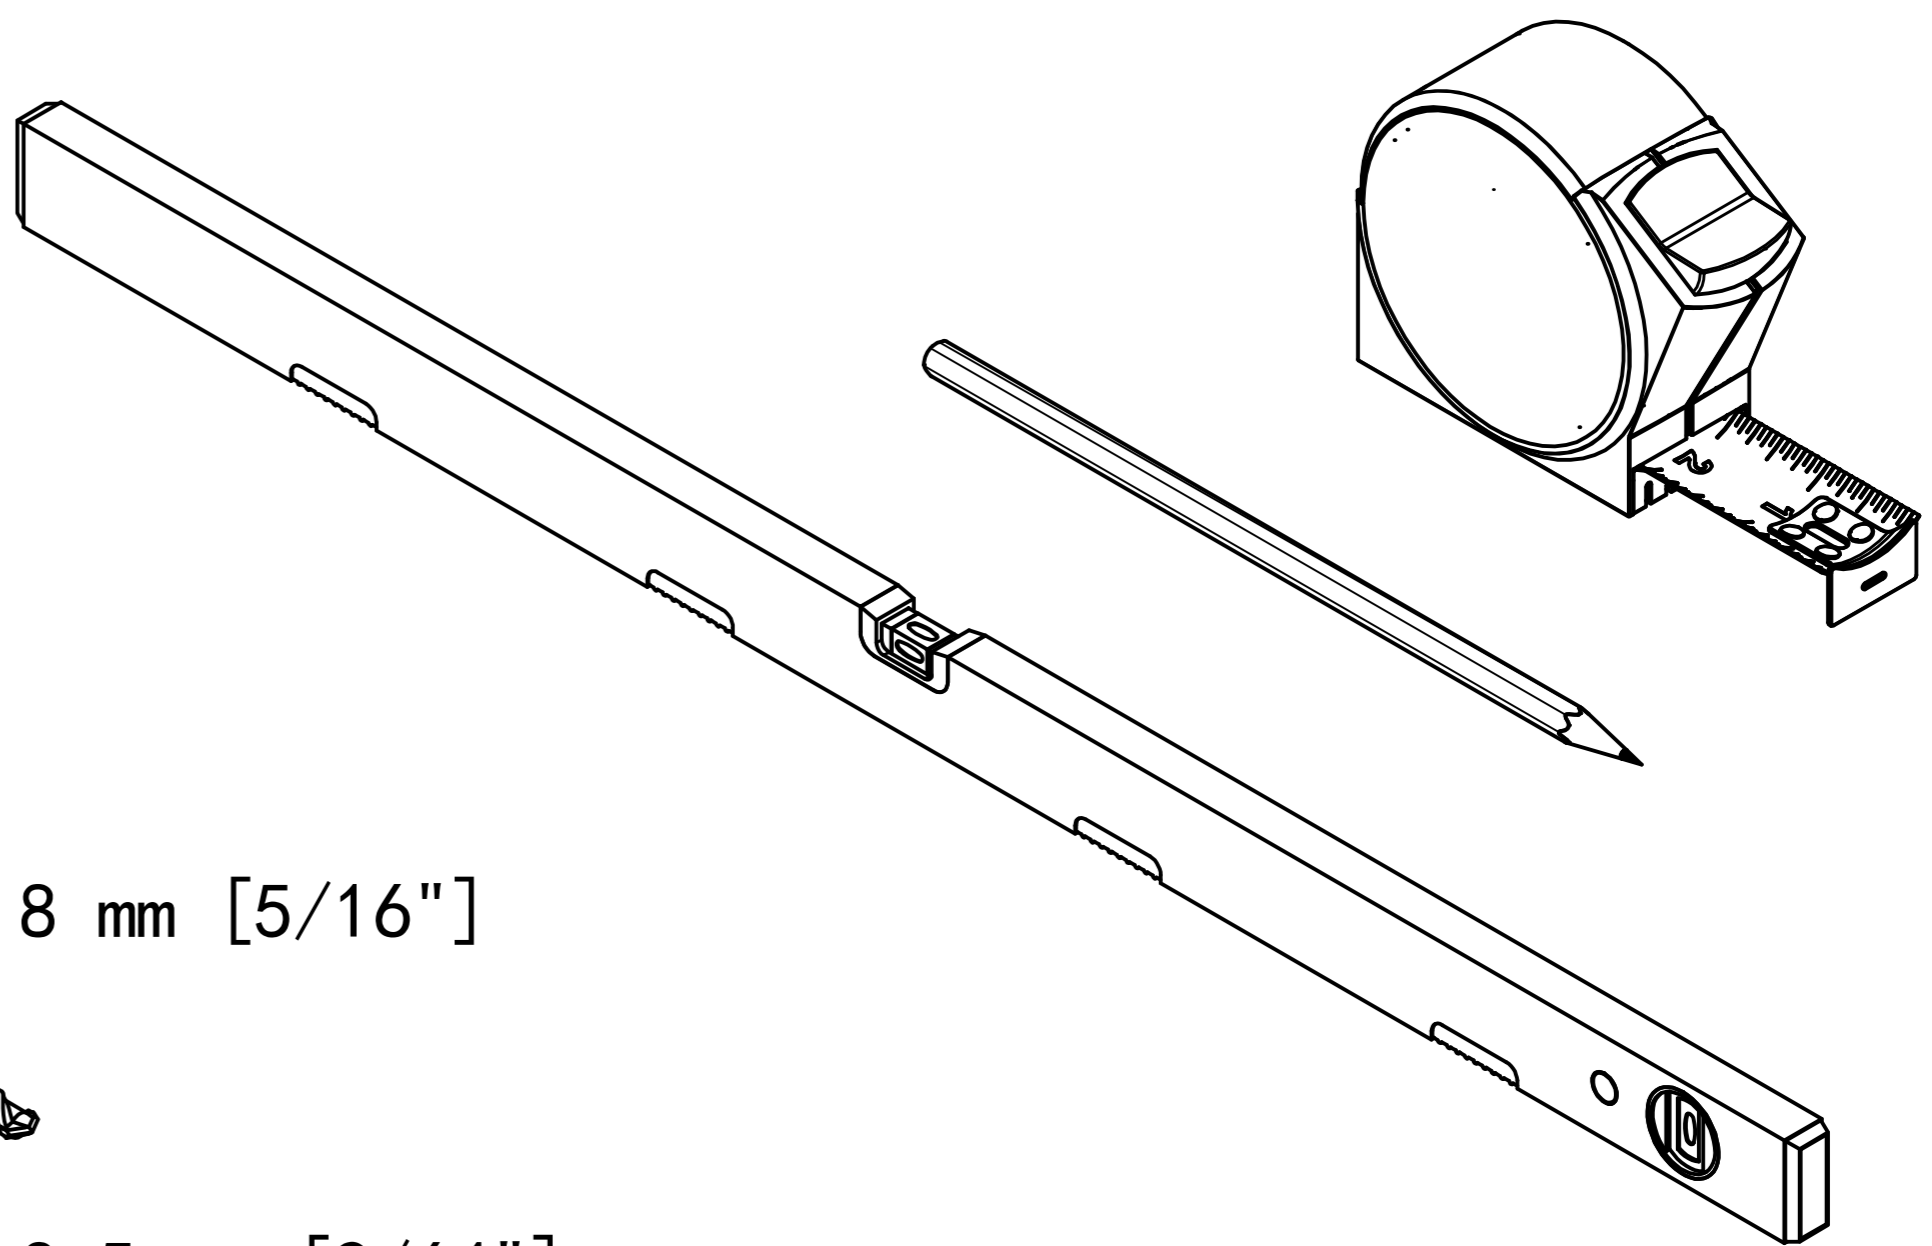

13B

Optional: Vertical cassette parting options.

SDS 8 mm [5/16"]

HSS 3,5 mm [9/64"]

PZ2

T15

WIDEA
250x30x80T
300x30x100T

1