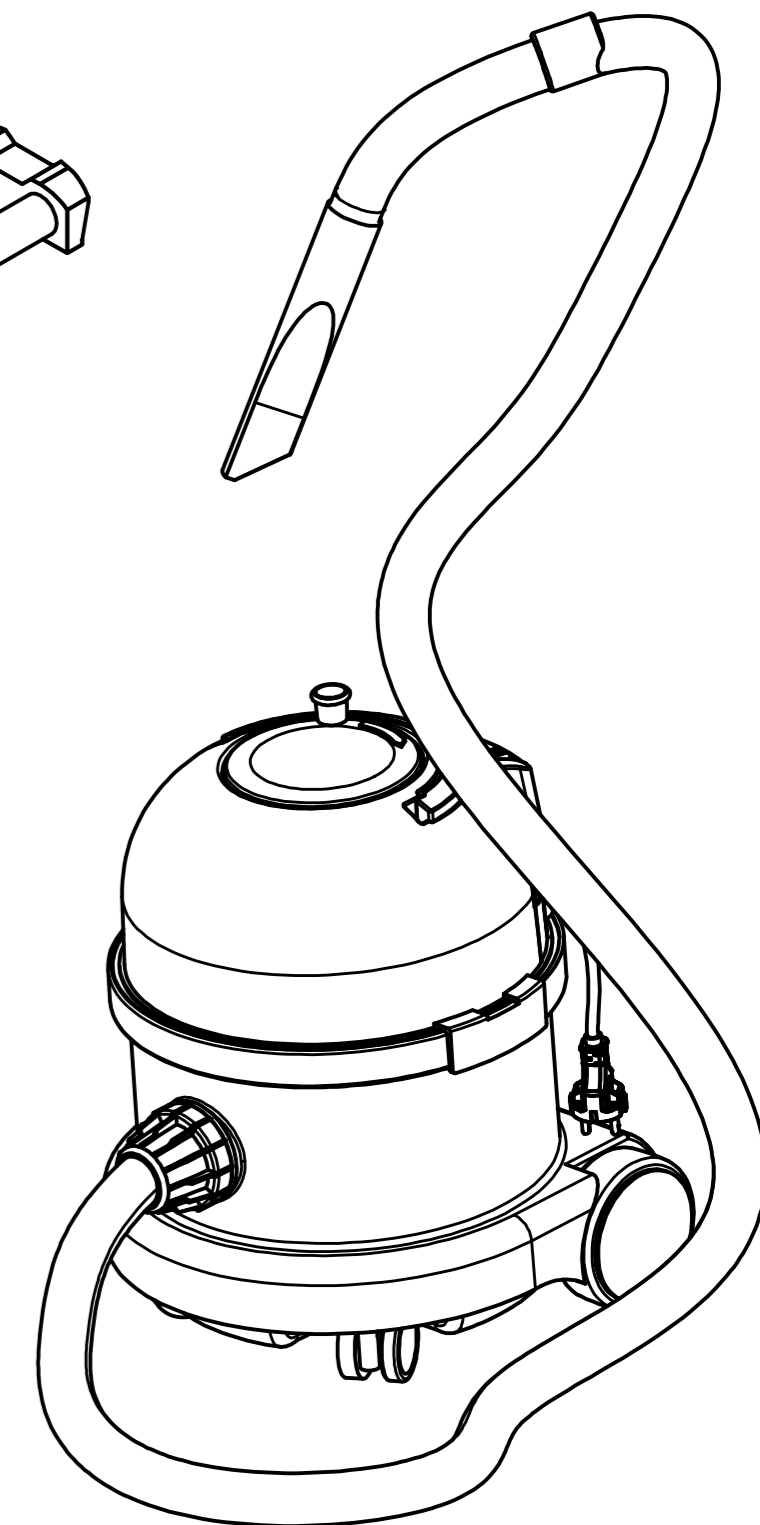

LivePanel Installation Manual
with Frame, see page 1-23.

LivePanel Installation Manual
without Frame, see page 1-14.

T15

PZ2

SDS 8 mm [5/16"]

WIDEA
250x30x80T
300x30x100T

SOCKET 7 mm [1/4"]

12 mm [1/2"]

1

WIDEA
250x30x80T
300x30x100T

2

CHECK SEAL!

3

1,8 Nm

T15

4 (ONLY FOR AUTOMATIC IRRIGATION SYSTEM)