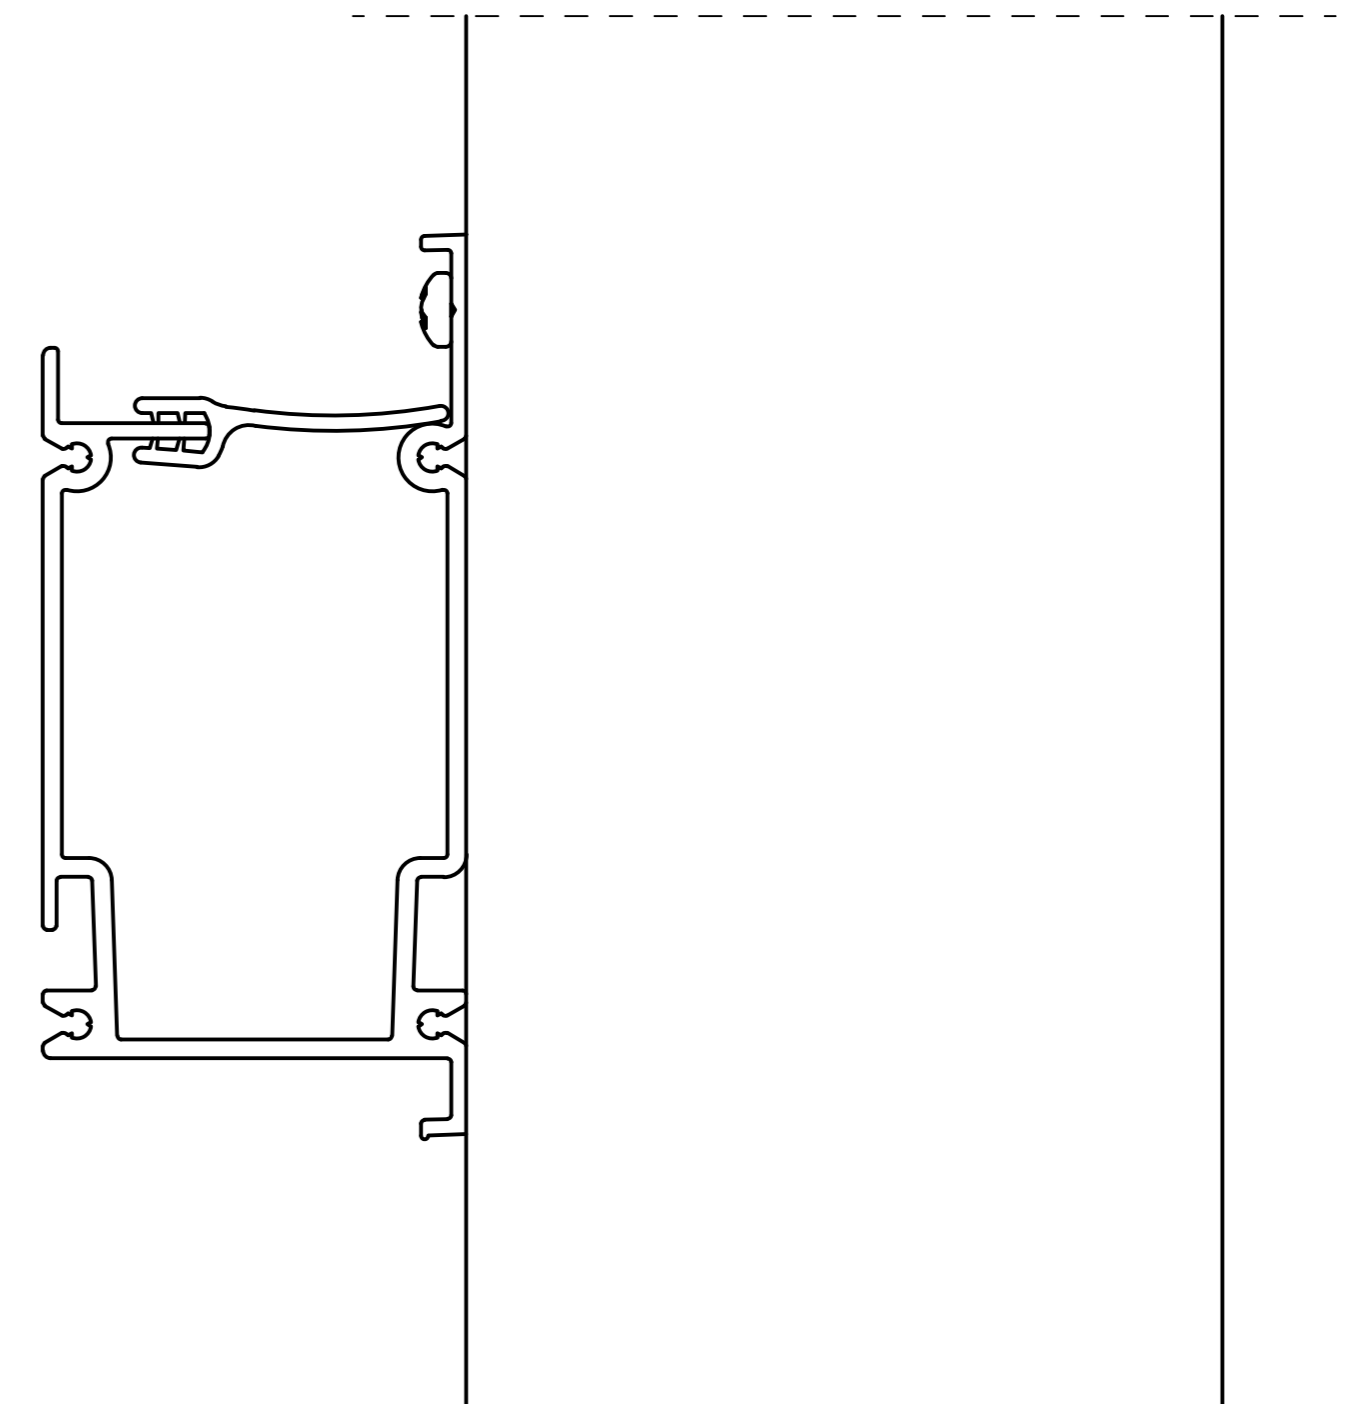

Optional use, only for outdoor without frame.