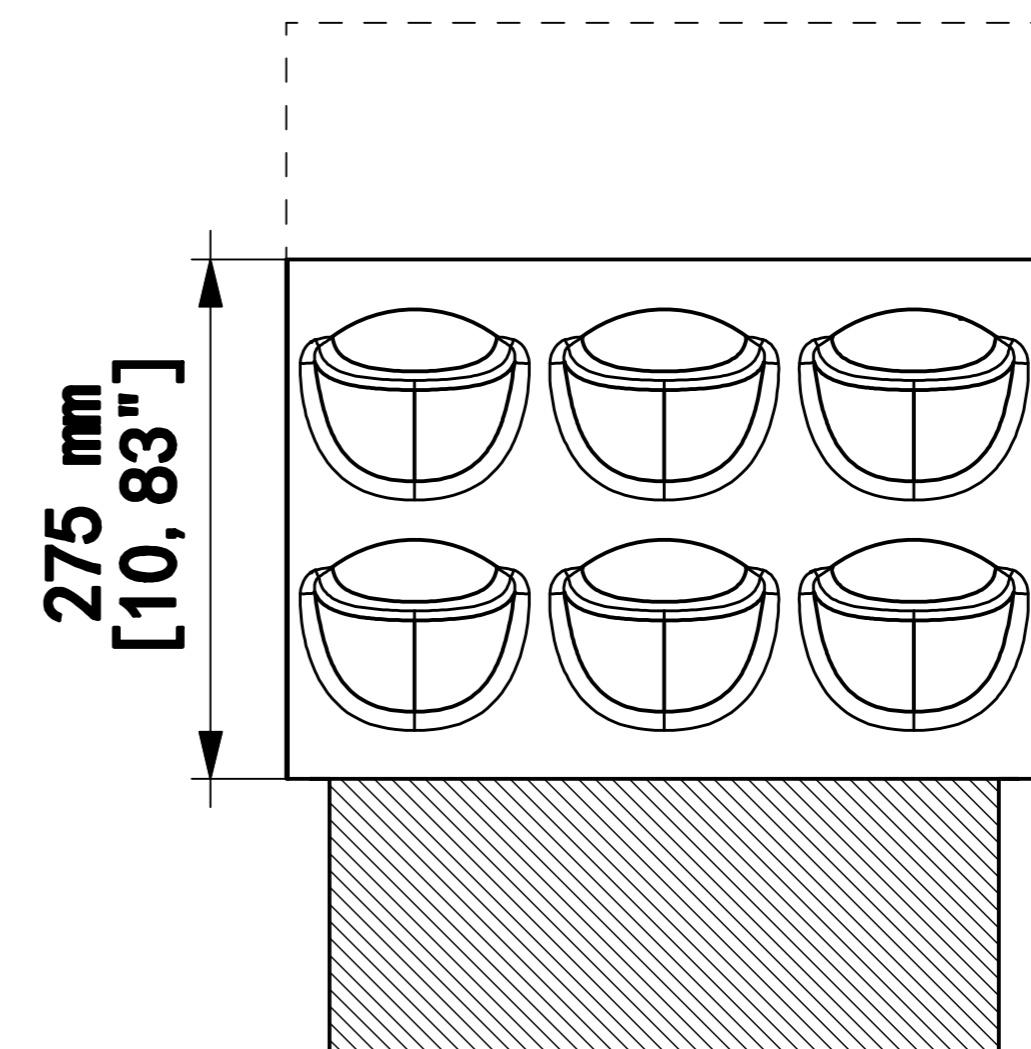

13B

Optional: Vertical cassette parting options.

SDS 8 mm [5/16"]

HSS 3,5 mm [9/64"]

PZ2

T15

WIDEA
250x30x80T
300x30x100T

1

24 Hrs.

2

WIDEA
250x30x80T
300x30x100T

3

fischer 5,0x60 CK RVS A2

fischer UX 8

SDS 8 mm [5/16"]

Ø8 mm [5/16"]