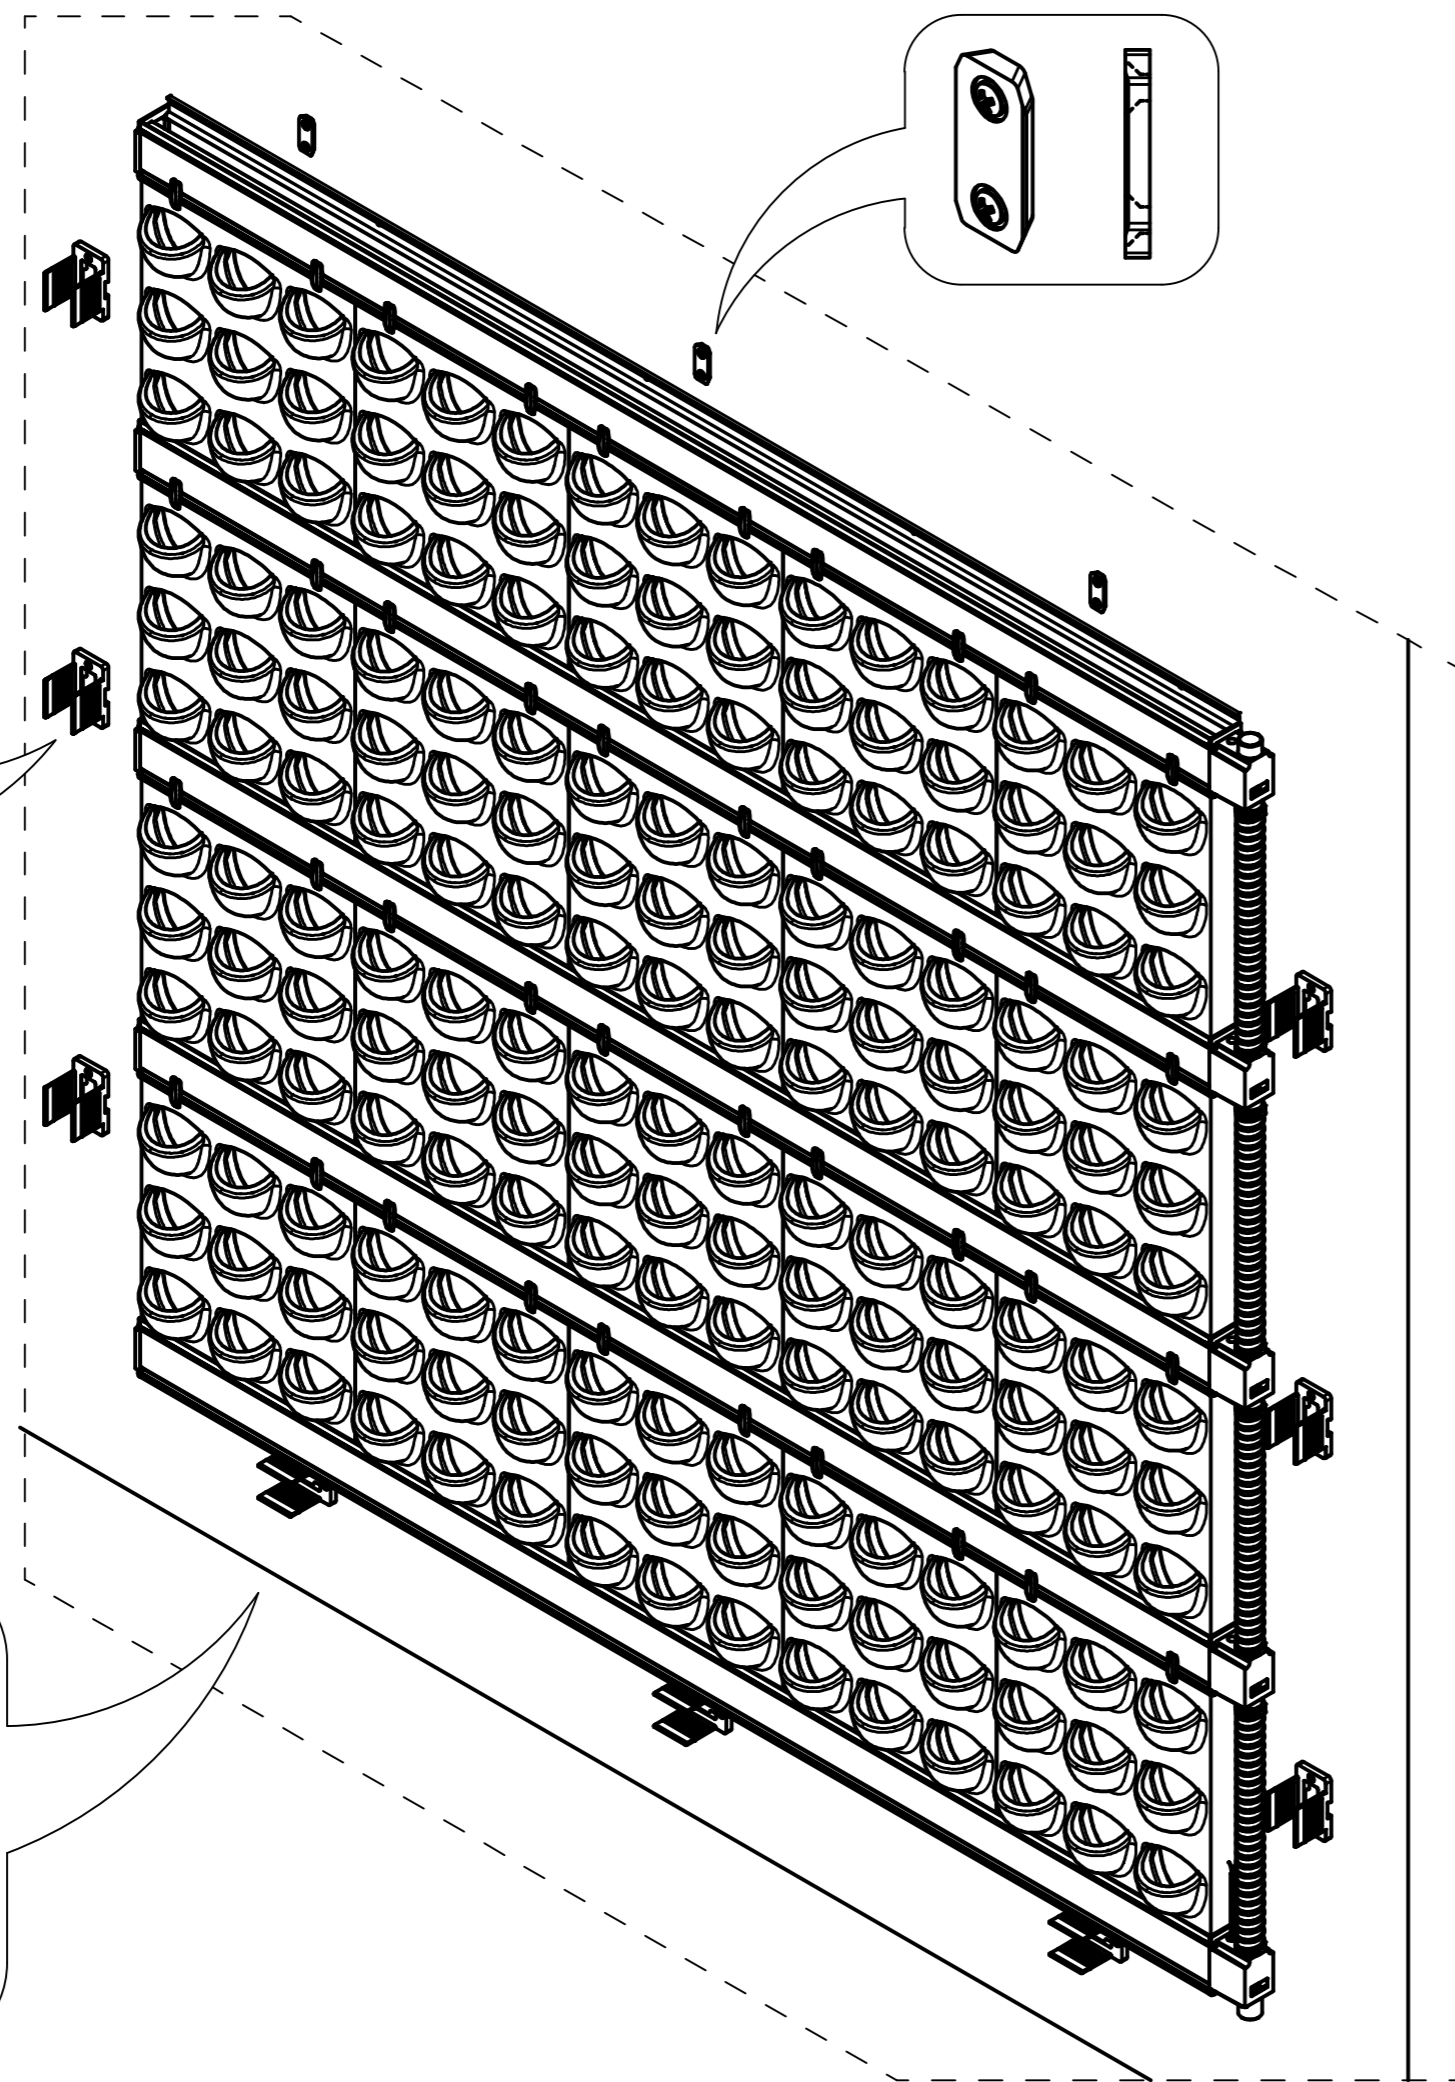

24 Hrs.

2

WIDEA
250x30x80T
300x30x100T

3

fischer 5,0x60 CK RVS A2

fischer UX 8

SDS 8 mm [5/16"]

Ø8 mm [5/16"]