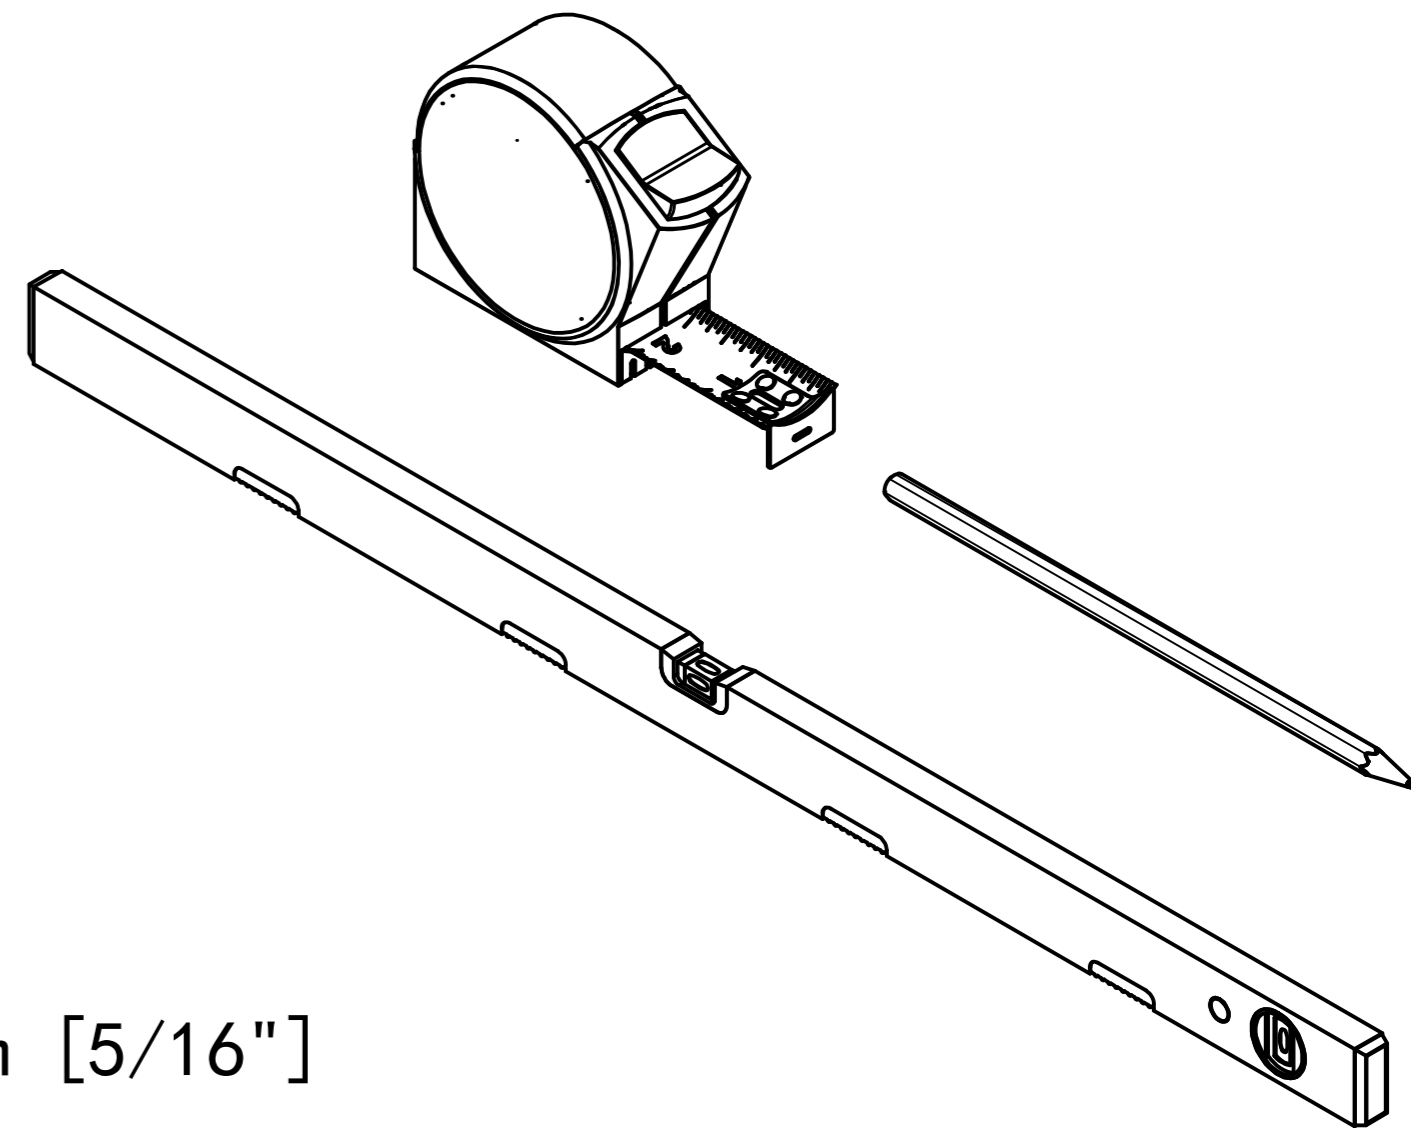

LivePanel Installation Manual
with Frame, see page 1-23.

LivePanel Installation Manual
without Frame, see page 1-14.

T15

PZ2

SDS 8 mm [5/16"]

WIDEA
250x30x80T
300x30x100T

SOCKET 7 mm [1/4"]

12 mm [1/2"]

1

WIDEA
250x30x80T
300x30x100T

2

CHECK SEAL!

3

1,8 Nm

T15

4 (ONLY FOR AUTOMATIC IRRIGATION SYSTEM)

5

CHECK SEAL!

6

T15

1,8 Nm

7 When LivePanel is being installed outdoor, at a height above 10 meters [33 ft] from groundlevel, please contact Mobilane.

FOR DRILL PATTERN
SEE PROJECT DRAWING

8

13B

Optional: Vertical cassette parting options.

SDS 8 mm [5/16"]

HSS 3,5 mm [9/64"]

PZ2

T15

WIDEA
250x30x80T
300x30x100T

1