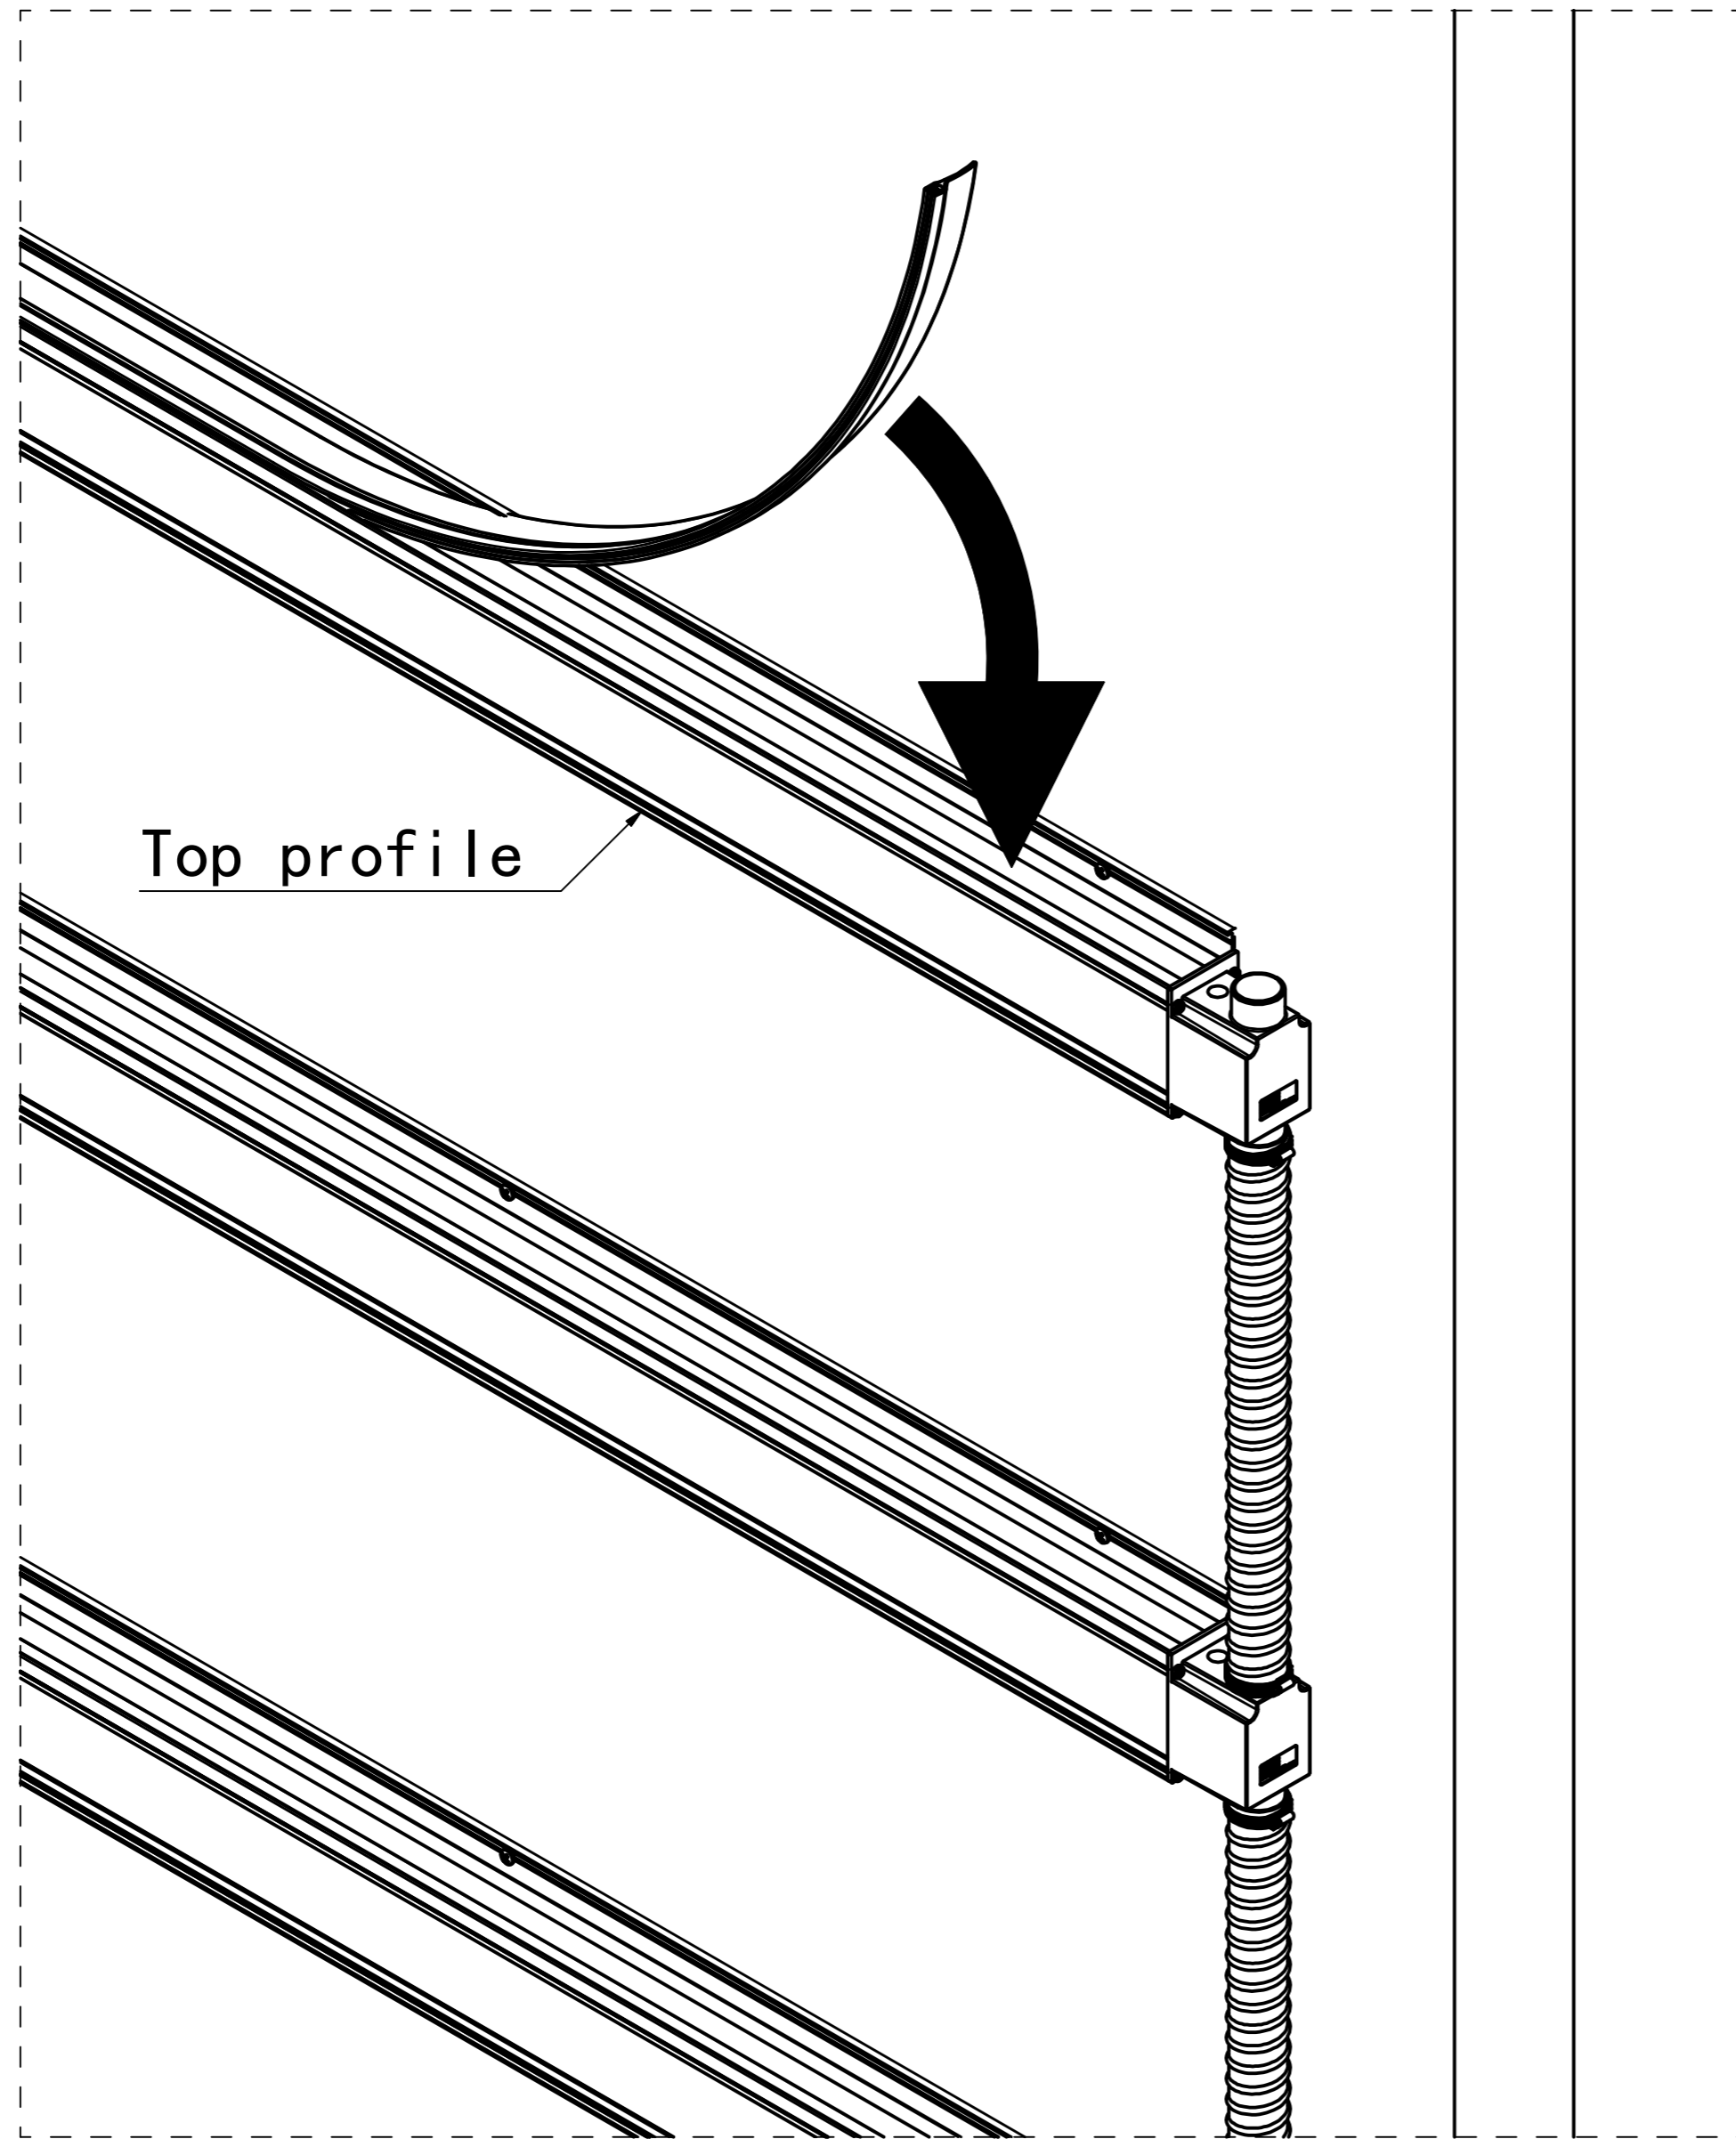

10

Optional use, only for outdoor without frame.